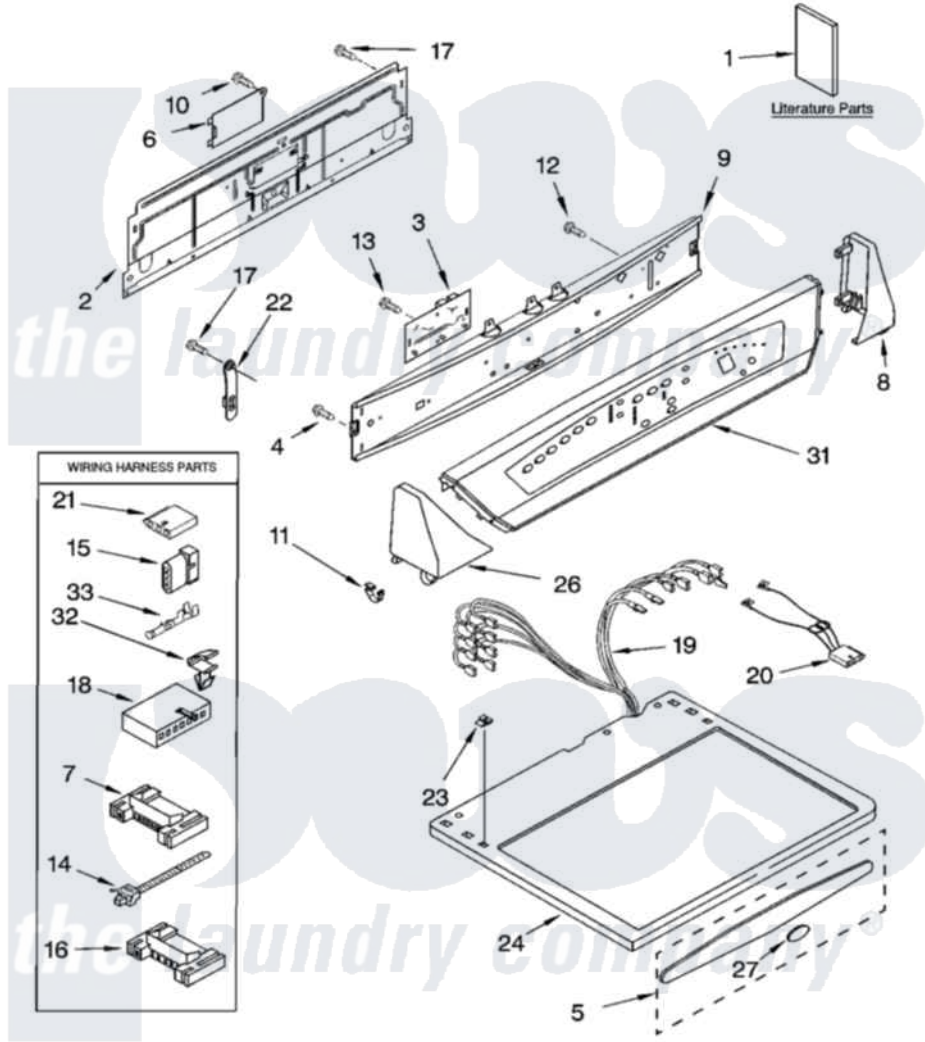

Whirlpool GEW9868KL4 01 - TOP AND CONSOLE PARTS

TOP AND CONSOLE PARTS

For Models: GEW9868KQ4, GEW9868KL4, GEW9868KT4
(Designer White) (Pewter) (Biscuit)

27" ELECTRIC DRYER

10-05 Litho in U.S.A.(LT)

1

Part No. 8180950

Whirlpool Residential Whirlpool GEW9868KL4 Dryer Parts Parts Diagram 01 - TOP AND CONSOLE PARTS
Click on the part number to view part

| Item | Original Part Number | Replaced By | Status | Part Description |
|------|-------------------------|---------------------------|---------------|--|
| 1 | 8578184 | | Not Available | Guide, Use & Care |
| " | 3979171 | | Not Available | Instructions Installation |
| " | 8541836 | | | Tech Sheet |
| " | N/A | | Not Available | Following May Be Purchased DO-IT-YOURSELF REPAIR MANUALS |
| " | 677818 | | Not Available | Manual, Do-It- Yourself Repair (Dryer) |
| 2 | 8274338 | 285906 | | Panel-Rear |
| 3 | 8566150 | | | Control Board |
| 4 | 304231 | | | Screw, 8-18 X 1/2 |
| 5 | 8521943 | | | Medallion Assembly |
| " | 8521944 | | | Medallion Assembly |
| 6 | 8317342 | W10119283 | | Cover, Terminal Block |
| 7 | 3395683 | | | Receptacle, Multi-Terminal |
| 8 | 8299686 | | | Cap, End |
| " | 8299688 | | | Cap, End |