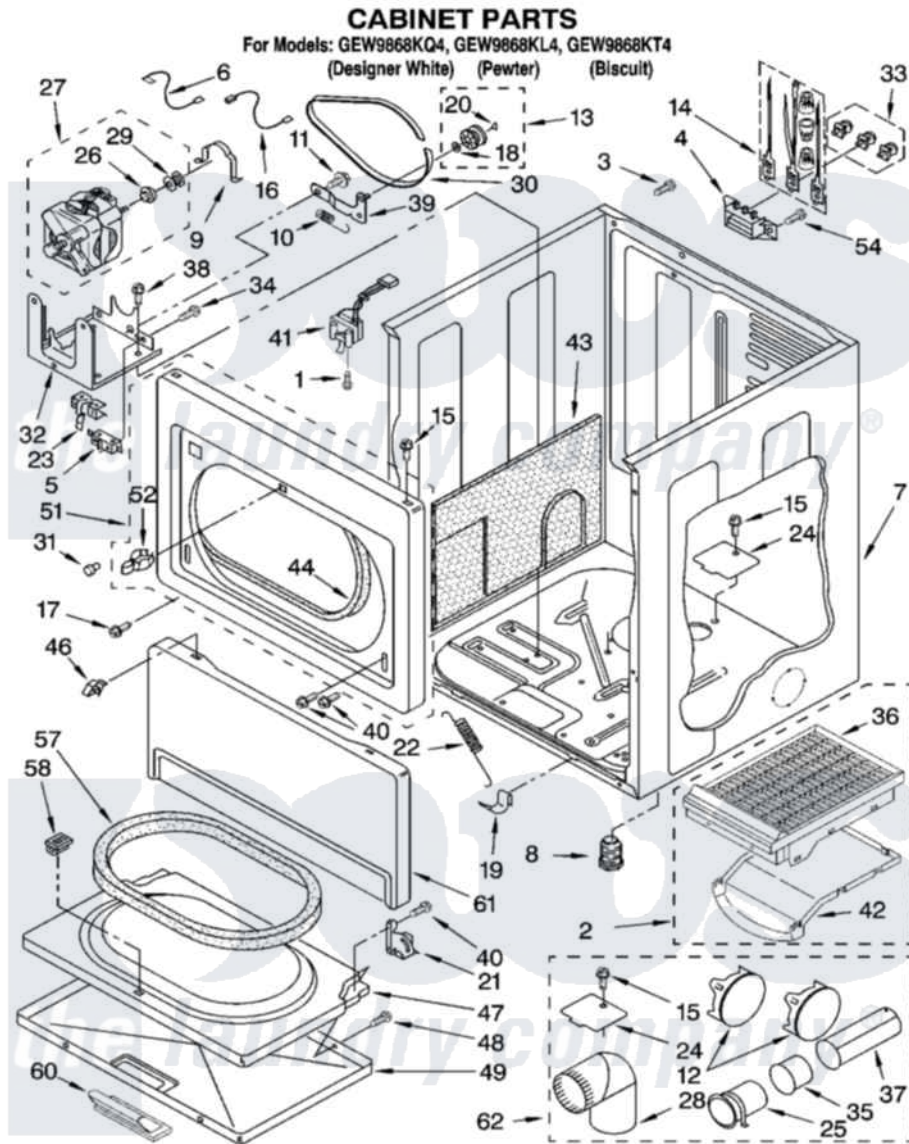

Whirlpool GEW9868KL4 02 - CABINET PARTS

8180950

3

Whirlpool Residential Whirlpool GEW9868KL4 Dryer Parts Parts Diagram 02 - CABINET PARTS

[Click on the part number to view part](#)

Item	Original Part Number	Replaced By	Status	Part Description
1	697773	3395530		Screw
2	3406911	8212450A		Dryer Rack
3	697776	4331106		Screw, No.10-32 X 7/16
4	3397659			Block, Terminal
5	3394881	279782		Switch-Lid
6	3398948			Wire, Jumper
7	8310656			Cabinet
"	8528155	3979259		Cabinet
"	8310659		Not Available	Cabinet (Biscuit)
8	3392100	49621		Feet-Leveling
"	279810			Foot-Optional
9	660658			Clamp, Motor Mounting 343481 685441
10	3387374			Spring, Idler
11	3389420			Retainer-Idler 1/4-20 X 1/16
12	697750	W10470674		Dryer Exhaust Kit
"	3979261			Plug, Multivent