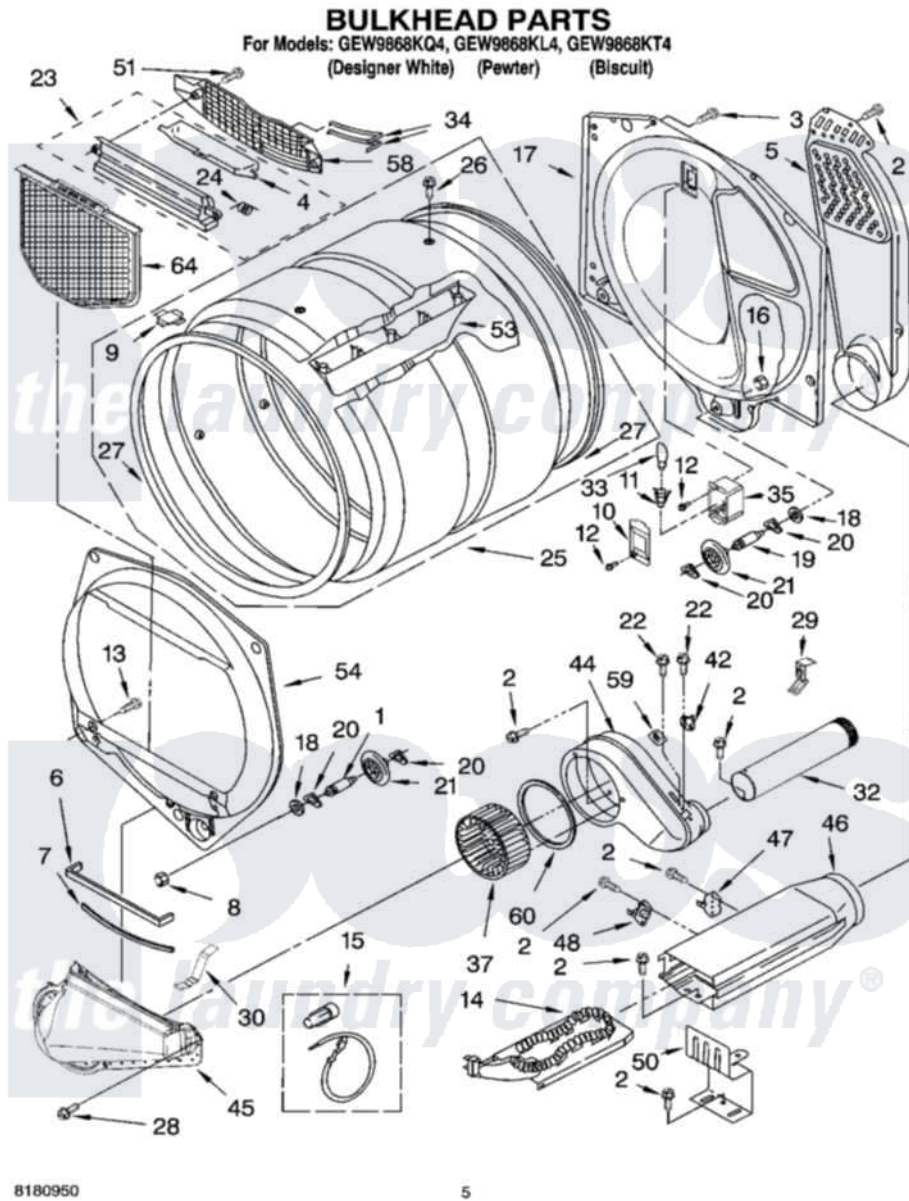

Whirlpool GEW9868KL4 03 - BULKHEAD PARTS, OPTIONAL PARTS (NOT INCLUDED)

Whirlpool [Residential Whirlpool GEW9868KL4 Dryer Parts](#) Parts Diagram 03 - BULKHEAD PARTS, OPTIONAL PARTS (NOT INCLUDED)

[Click on the part number to view part](#)

Item	Original Part Number	Replaced By	Status	Part Description
1	8575324	W10359271		Shaft, Drum Roller Threads
2	90767			Screw, 8A X 3/8 HeX Washer Head Tapping
3	3390647	488729		Screw
4	3394984	8563758		Door, Lint Screen
5	697354	3387911		Duct-Air
6	697813			Seal, Outlet Housing
7	697814	697813		Seal, Outlet Housing
8	3934666	W10080210		Nut, 3/8 X 16
9	8066086			Plug, Drum Hole
10	3402841	8532165		Lens, Drum Light
11	3403634	W10136369		Socket, Drum Light Assembly
12	487909	488729		Screw
13	695240	488729		Screw
14	3387747			Element, Heater