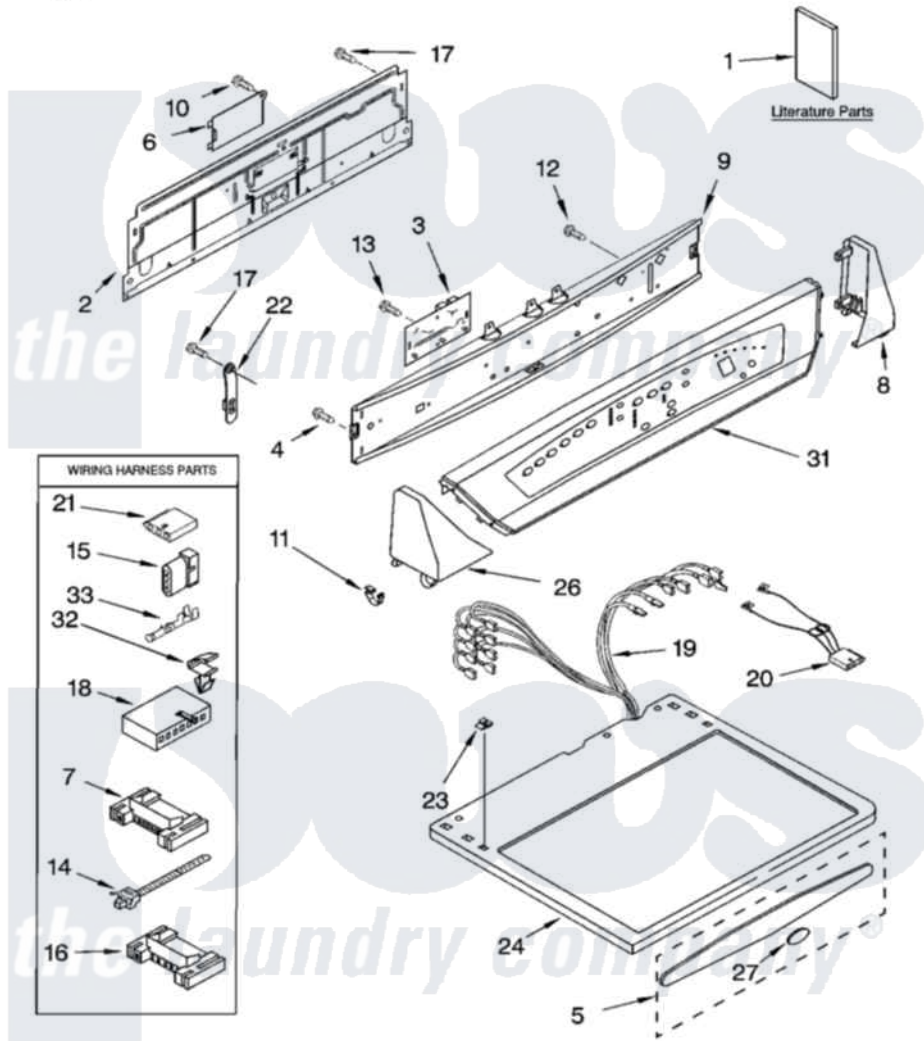

Whirlpool GEW9868KQ3 01 - TOP AND CONSOLE PARTS

TOP AND CONSOLE PARTS

For Models: GEW9868KQ3, GEW9868KL3, GEW9868KT3
(Designer White) (Pewter) (Biscuit)

27" ELECTRIC DRYER

5-04 Litho in U.S.A. (djc)

1

Part No. 8180433

Whirlpool Residential Whirlpool GEW9868KQ3 Dryer Parts Parts Diagram 01 - TOP AND CONSOLE PARTS
Click on the part number to view part

Item	Original Part Number	Replaced By	Status	Part Description
1	8528148		Not Available	Guide, Use & Care
"	3979171		Not Available	Instructions Installation
"	8541836			Tech Sheet
"	N/A		Not Available	Following May Be Purchased DO-IT-YOURSELF REPAIR MANUALS
"	677818		Not Available	Manual, Do-It- Yourself Repair (Dryer)
2	8274338	285906		Panel-Rear
3	3980061	8566150		Control Board
4	304231			Screw, 8-18 X 1/2
5	8521943			Medallion Assembly
"	8521944			Medallion Assembly
6	8317342	W10119283		Cover, Terminal Block
7	3395683			Receptacle, Multi-Terminal
8	8299686			Cap, End
"	8299688			Cap, End

"	8299687		Cap, End
9	8299690		Bracket, Control
10	3390814	90767	Screw, 8A X 3/8 HeX Washer Head Tapping
11	8312709		Clip-Console
12	3400073		Screw, Ground
13	3400826		Screw, 8-18 X 3/4
14	3391018		Tie Cable
15	353424		Plug, Terminal
16	2203186		Connector, 5-Circuit
17	693995		Screw, Hex Head
18	3936150		Connector, 7-Circuit
19	8529981	8576529	Harns-Wire
20	3406653		Harness, Sensor
21	3936144		Do-It-Yourself Repair Manuals
22	8318255	8568314	Strap, Console
23	357213		Nut, Push-In
24	3978832	3979256	Top
"	3978837	3979257	Top
"	3978833	3979258	Top
26	8299683	Not Available	Cap, End (L.H.) (Includes Item 13) (White)
"	8299685		Cap, End
"	8299684		Cap, End
27	8316751		Medallion Insert
31	3978825		Panel, Console
"	3978826		Panel, Console
32	3394427		Clip-Harness
33	94614		Terminal