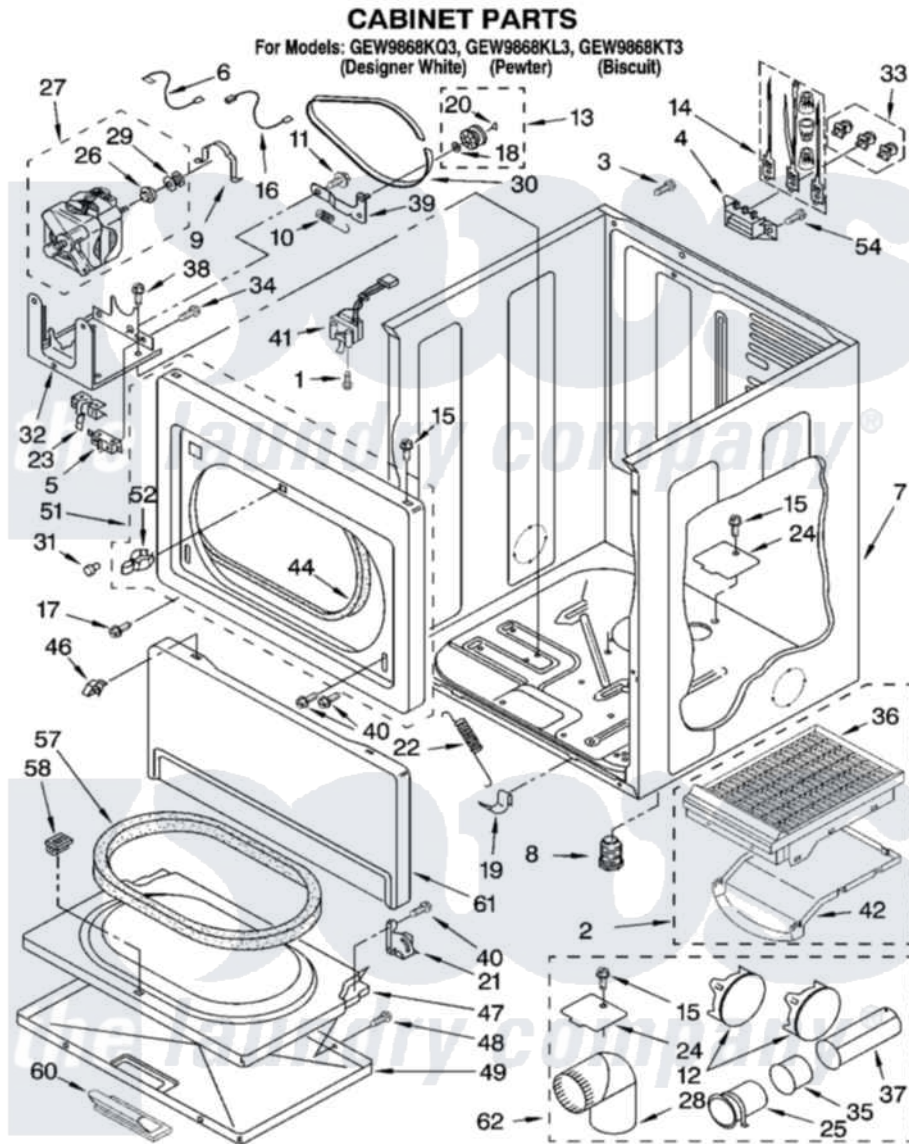

Whirlpool GEW9868KQ3 02 - CABINET PARTS

8180433

3

Whirlpool [Residential Whirlpool GEW9868KQ3 Dryer Parts](#) Parts Diagram 02 - CABINET PARTS
Click on the part number to view part

Item	Original Part Number	Replaced By	Status	Part Description
1	697773	3395530		Screw
2	3406911	8212450A		Dryer Rack
3	697776	4331106		Screw, No.10-32 X 7/16
4	3397659			Block, Terminal
5	3394881	279782		Switch-Lid
6	3398948			Wire, Jumper
7	8310656			Cabinet
"	8528155	3979259		Cabinet
"	8310659		Not Available	Cabinet (Biscuit)
8	3392100	49621		Feet-Leveling
"	279810			Foot-Optional
9	660658			Clamp, Motor Mounting 343481 685441
10	3387374			Spring, Idler
11	3389420			Retainer-Idler 1/4-20 X 1/16
12	697750	W10470674		Dryer Exhaust Kit
"	3979261			Plug, Multivent