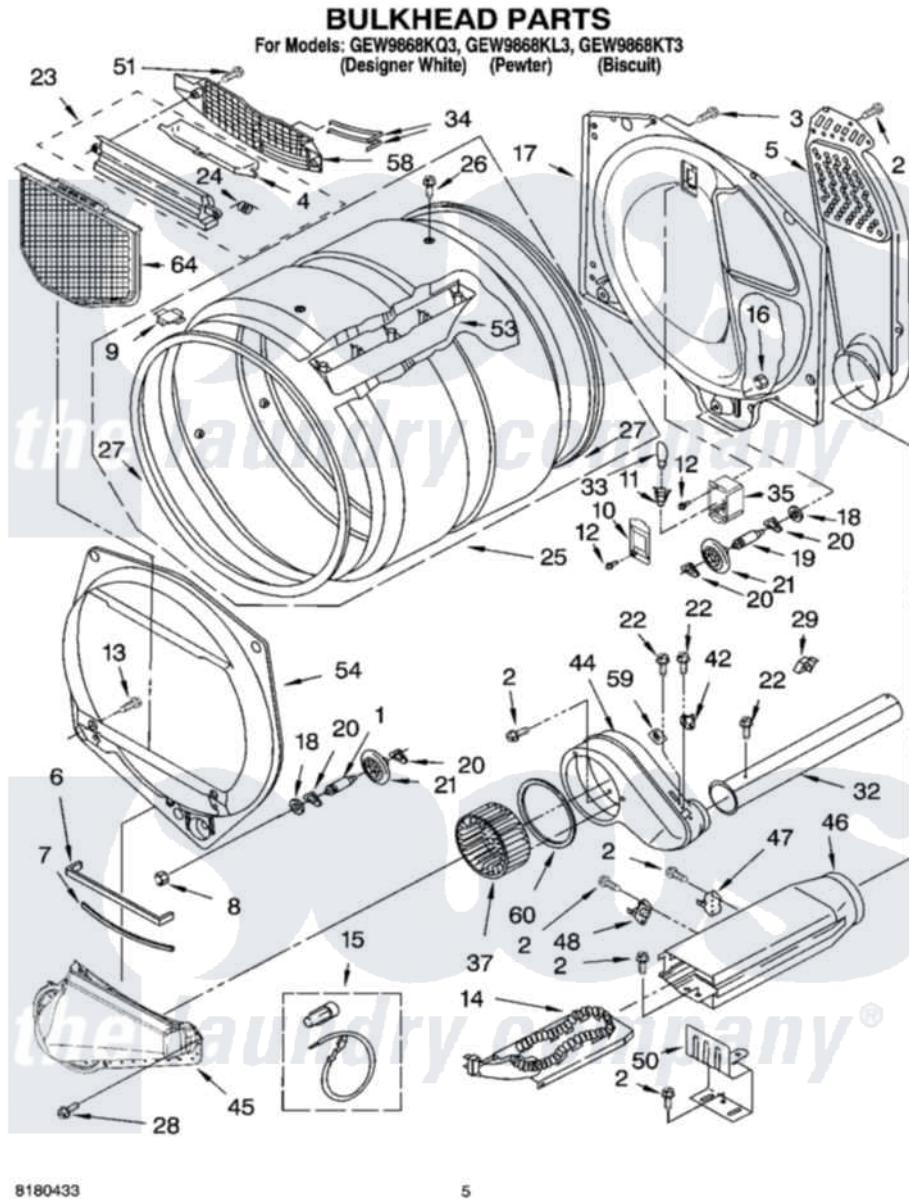

Whirlpool GEW9868KQ3 03 - BULKHEAD PARTS

Whirlpool [Residential Whirlpool GEW9868KQ3 Dryer Parts](#) Parts Diagram 03 - BULKHEAD PARTS
Click on the part number to view part

Item	Original Part Number	Replaced By	Status	Part Description
1	3399508	W10359271		Shaft, Drum Roller Threads
2	90767			Screw, 8A X 3/8 HeX Washer Head Tapping
3	3390647	488729		Screw
4	3394984	8563758		Door, Lint Screen
5	697354	3387911		Duct-Air
6	697813			Seal, Outlet Housing
7	697814	697813		Seal, Outlet Housing
8	3359452			Nut, Lock
9	8066086			Plug, Drum Hole
10	3402841	8532165		Lens, Drum Light
11	3403634	W10136369		Socket, Drum Light Assembly
12	487909	488729		Screw
13	695240	488729		Screw
14	3387747			Element, Heater
15	279457			Wire Kit, Terminal
16	3387709			Nut, 3/8-16