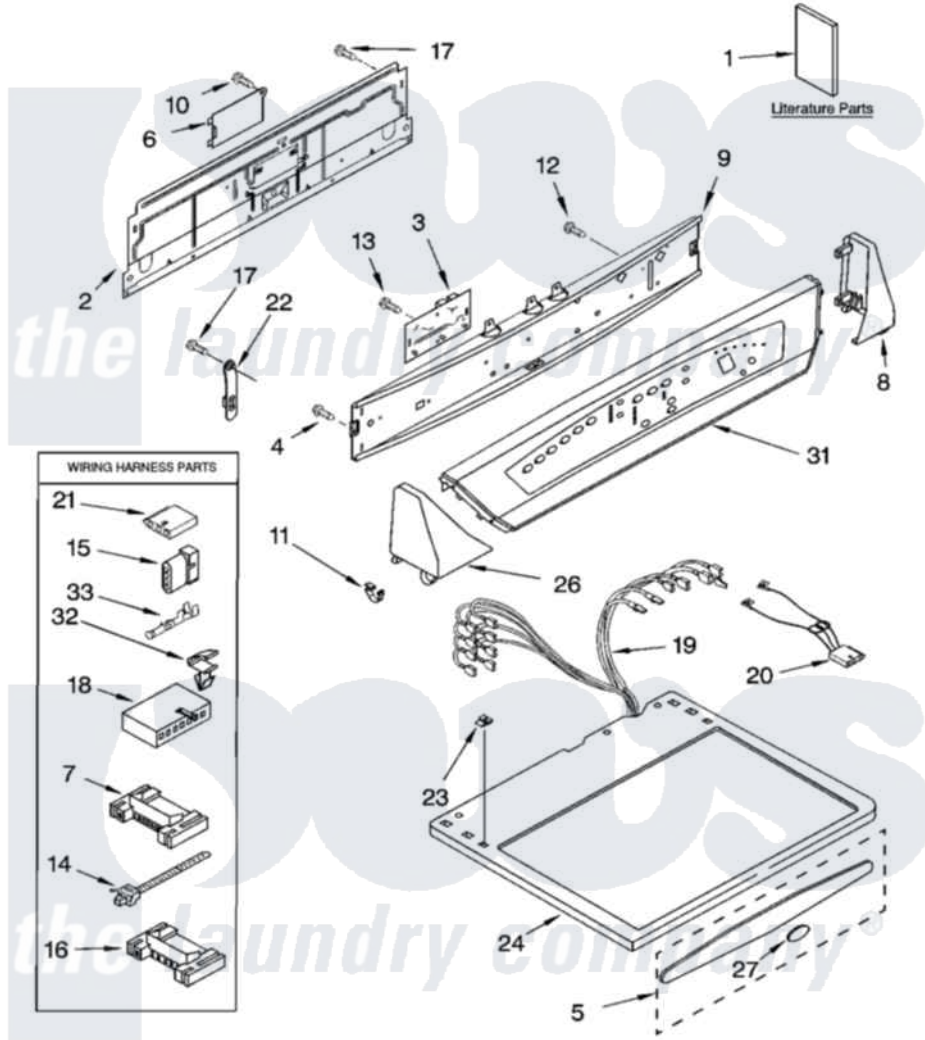

Whirlpool GEW9868KQ4 01 - TOP AND CONSOLE PARTS

TOP AND CONSOLE PARTS

For Models: GEW9868KQ4, GEW9868KL4, GEW9868KT4
(Designer White) (Pewter) (Biscuit)

27" ELECTRIC DRYER

10-05 Litho in U.S.A.(LT)

1

Part No. 8180950

Whirlpool Residential Whirlpool GEW9868KQ4 Dryer Parts Parts Diagram 01 - TOP AND CONSOLE PARTS
Click on the part number to view part

Item	Original Part Number	Replaced By	Status	Part Description
1	8578184		Not Available	Guide, Use & Care
"	3979171		Not Available	Instructions Installation
"	8541836			Tech Sheet
"	N/A		Not Available	Following May Be Purchased DO-IT-YOURSELF REPAIR MANUALS
"	677818		Not Available	Manual, Do-It- Yourself Repair (Dryer)
2	8274338	285906		Panel-Rear
3	8566150			Control Board
4	304231			Screw, 8-18 X 1/2
5	8521943			Medallion Assembly
"	8521944			Medallion Assembly
6	8317342	W10119283		Cover, Terminal Block
7	3395683			Receptacle, Multi-Terminal
8	8299686			Cap, End
"	8299688			Cap, End

"	8299687		Cap, End
9	8299690		Bracket, Control
10	3390814	90767	Screw, 8A X 3/8 HeX Washer Head Tapping
11	8312709		Clip-Console
12	3400073		Screw, Ground
13	3400826		Screw, 8-18 X 3/4
14	3391018		Tie Cable
15	353424		Plug, Terminal
16	2203186		Connector, 5-Circuit
17	693995		Screw, Hex Head
18	3936150		Connector, 7-Circuit
19	8529981	8576529	Harns-Wire
20	3406653		Harness, Sensor
21	3936144		Do-It-Yourself Repair Manuals
22	8568314		Strap, Console
23	357213		Nut, Push-In
24	3978832	3979256	Top
"	3978837	3979257	Top
"	3978833	3979258	Top
26	8299683	Not Available	Cap, End (L.H.) (Includes Item 13) (White)
"	8299685		Cap, End
"	8299684		Cap, End
27	8316751		Medallion Insert
31	3978825		Panel, Console
"	3978826		Panel, Console
32	3394427		Clip-Harness
33	94614		Terminal