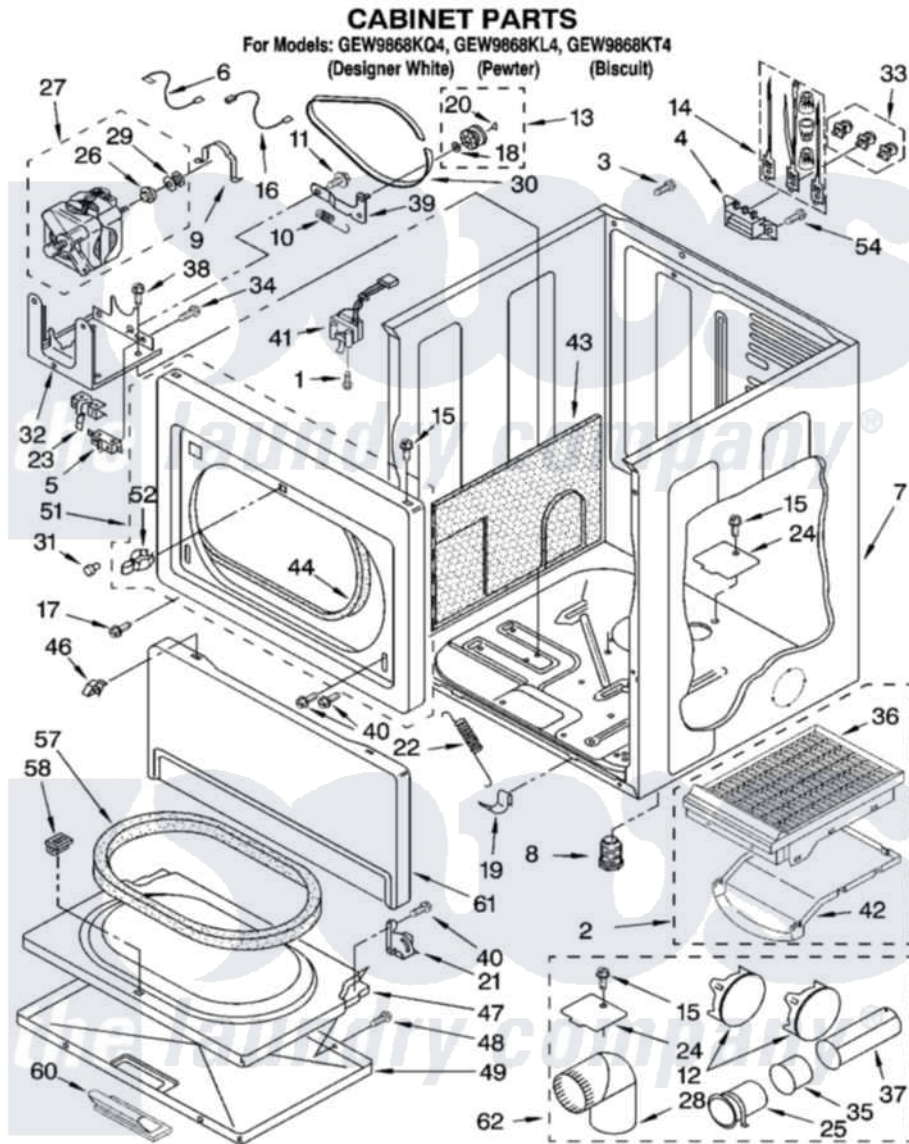

Whirlpool GEW9868KQ4 02 - CABINET PARTS

8180950

3

Whirlpool [Residential Whirlpool GEW9868KQ4 Dryer Parts](#) Parts Diagram 02 - CABINET PARTS

[Click on the part number to view part](#)

Item	Original Part Number	Replaced By	Status	Part Description
1	697773	3395530		Screw
2	3406911	8212450A		Dryer Rack
3	697776	4331106		Screw, No.10-32 X 7/16
4	3397659			Block, Terminal
5	3394881	279782		Switch-Lid
6	3398948			Wire, Jumper
7	8310656			Cabinet
"	8528155	3979259		Cabinet
"	8310659		Not Available	Cabinet (Biscuit)
8	3392100	49621		Feet-Leveling
"	279810			Foot-Optional
9	660658			Clamp, Motor Mounting 343481 685441
10	3387374			Spring, Idler
11	3389420			Retainer-Idler 1/4-20 X 1/16
12	697750	W10470674		Dryer Exhaust Kit
"	3979261			Plug, Multivent