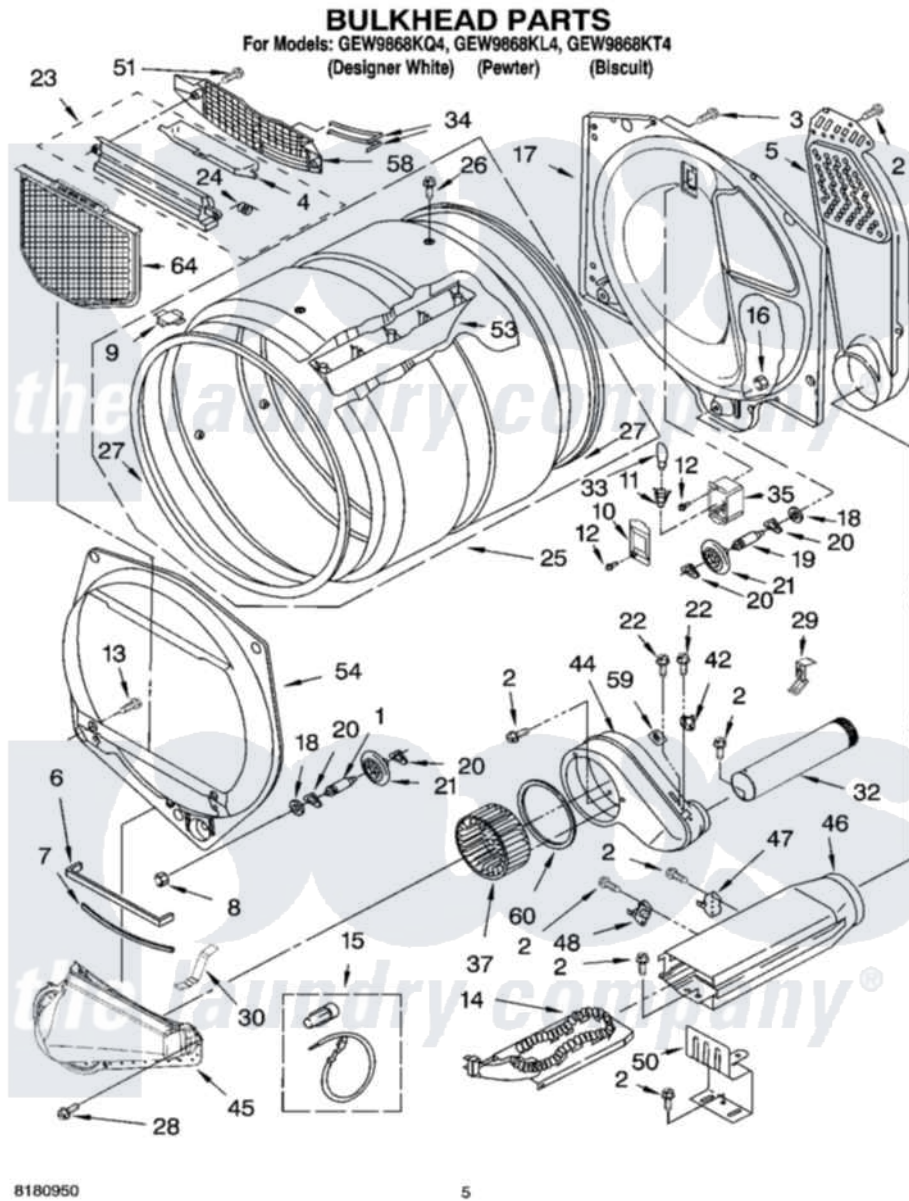

**Whirlpool GEW9868KQ4 03 - BULKHEAD PARTS, OPTIONAL PARTS  
(NOT INCLUDED)**

Whirlpool Residential Whirlpool GEW9868KQ4 Dryer Parts Parts Diagram 03 - BULKHEAD PARTS, OPTIONAL PARTS  
(NOT INCLUDED)

Click on the part number to view part

Item	Original Part Number	Replaced By	Status	Part Description
1	8575324	<a href="#">W10359271</a>		Shaft, Drum Roller Threads
2	<a href="#">90767</a>			Screw, 8A X 3/8 HeX Washer Head Tapping
3	3390647	<a href="#">488729</a>		Screw
4	3394984	<a href="#">8563758</a>		Door, Lint Screen
5	697354	<a href="#">3387911</a>		Duct-Air
6	<a href="#">697813</a>			Seal, Outlet Housing
7	697814	<a href="#">697813</a>		Seal, Outlet Housing
8	3934666	<a href="#">W10080210</a>		Nut, 3/8 X 16
9	<a href="#">8066086</a>			Plug, Drum Hole
10	3402841	<a href="#">8532165</a>		Lens, Drum Light
11	3403634	<a href="#">W10136369</a>		Socket, Drum Light Assembly
12	487909	<a href="#">488729</a>		Screw
13	695240	<a href="#">488729</a>		Screw
14	<a href="#">3387747</a>			Element, Heater