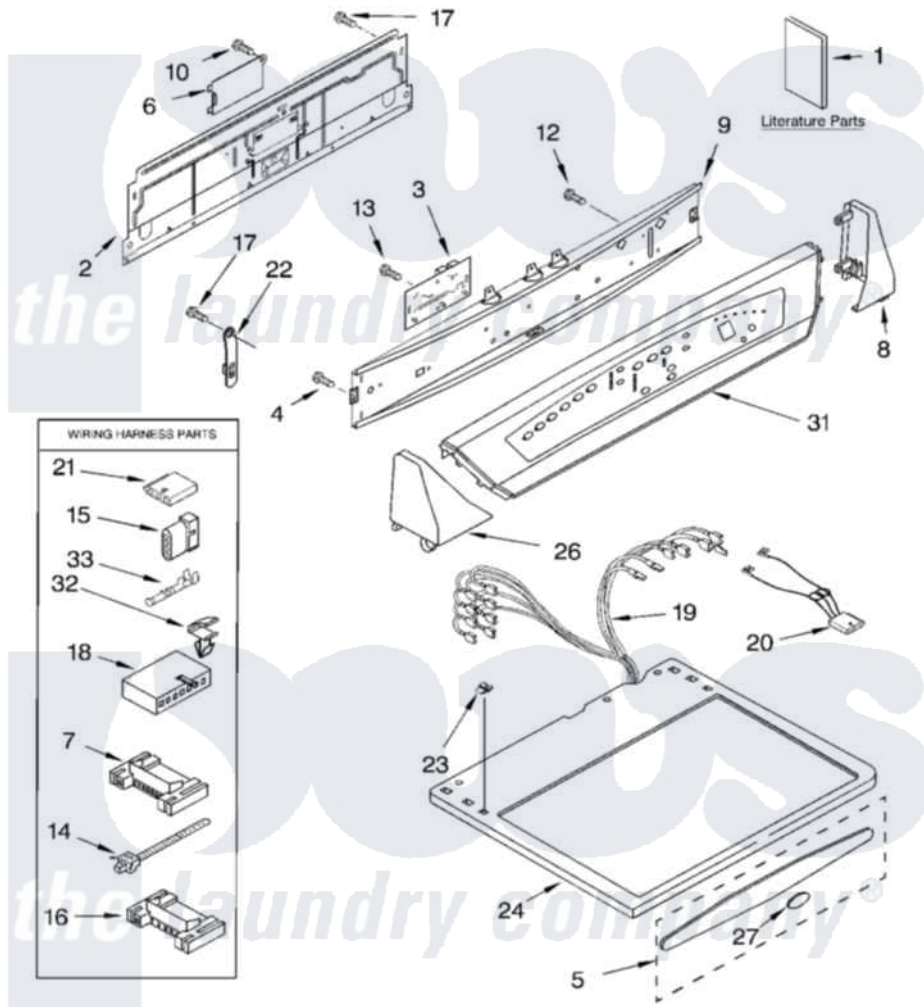

Whirlpool GEW9868KT2 01 - TOP AND CONSOLE PARTS

TOP AND CONSOLE PARTS

For Models: GEW9868KQ2, GEW9868KL2, GEW9868KT2
(Designer White) (Pewter) (Biscuit)

27" ELECTRIC DRYER

03-03 Litho in U.S.A. (djc)

1

Part No. 8180009

Whirlpool Residential Whirlpool GEW9868KT2 Dryer Parts Parts Diagram 01 - TOP AND CONSOLE PARTS

[Click on the part number to view part](#)

Item	Original Part Number	Replaced By	Status	Part Description
1	LIT8528148		Not Available	Literature Parts (Guide, Use & Care)
"	LIT3979171		Not Available	Literature Parts (Instructions Installation)
"	LIT8541836		Not Available	Literature Parts (Tech Sheet)
"	N/A		Not Available	Following May Be Purchased DO-IT-YOURSELF REPAIR MANUALS
"	LIT677818	677818L		Diy
2	8274338	285906		Panel-Rear
3	3980061	8566150		Control Board
4	304231			Screw, 8-18 X 1/2
5	8521943			Medallion Assembly
"	8521944			Medallion Assembly
6	8317342	W10119283		Cover, Terminal Block
7	3395683			Receptacle, Multi-Terminal
8	8299686			Cap, End
"	8299688			Cap, End

"	8299687		Cap, End
9	8299690		Bracket, Control
10	3390814	90767	Screw, 8A X 3/8 HeX Washer Head Tapping
12	3400073		Screw, Ground
13	3400826		Screw, 8-18 X 3/4
14	3391018		Tie Cable
15	353424		Plug, Terminal
16	2203186		Connector, 5-Circuit
17	693995		Screw, Hex Head
18	3936150		Connector, 7-Circuit
19	8529981	8576529	Harns-Wire
20	3406653		Harness, Sensor
21	3936144		Do-It-Yourself Repair Manuals
22	8318255	8568314	Strap, Console
23	357213		Nut, Push-In
24	3978832	3979256	Top
"	3978837	3979257	Top
"	3978833	3979258	Top
26	8299683	Not Available	Cap, End (L.H.) (Includes Item 13) (White)
"	8299685		Cap, End
"	8299684		Cap, End
27	8316751		Medallion Insert
31	3978825		Panel, Console
"	3978826		Panel, Console
32	3394427		Clip-Harness
33	94614		Terminal