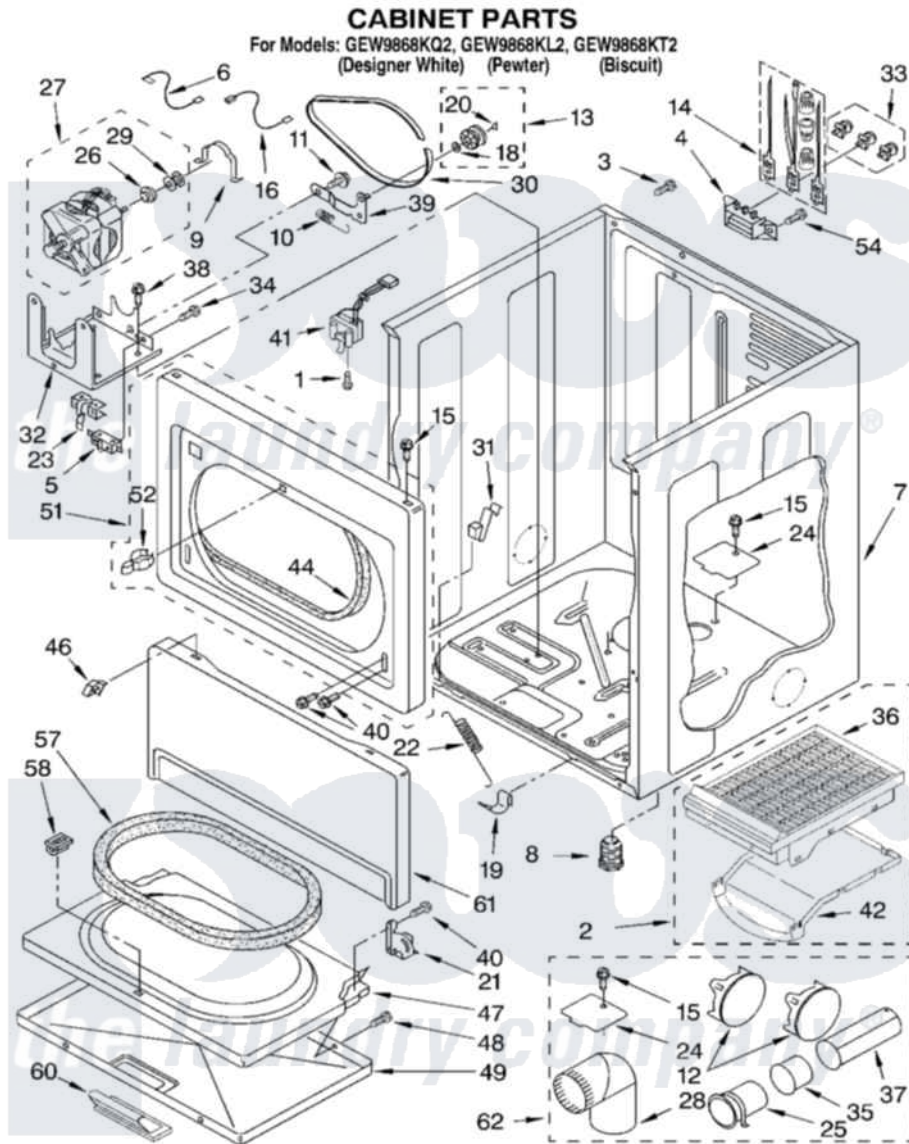

Whirlpool GEW9868KT2 02 - CABINET PARTS

8180009

3

Whirlpool Residential Whirlpool GEW9868KT2 Dryer Parts Parts Diagram 02 - CABINET PARTS

[Click on the part number to view part](#)

Item	Original Part Number	Replaced By	Status	Part Description
1	697773	3395530		Screw
2	3406911	8212450A		Dryer Rack
3	697776	4331106		Screw, No.10-32 X 7/16
4	3397659			Block, Terminal
5	3394881	279782		Switch-Lid
6	3398948			Wire, Jumper
7	8310656			Cabinet
"	8528155	3979259		Cabinet
"	8310659		Not Available	Cabinet (Biscuit)
8	3392100	49621		Feet-Leveling
"	279810			Foot-Optional
9	660658			Clamp, Motor Mounting 343481 685441
10	3387374			Spring, Idler
11	3389420			Retainer-Idler 1/4-20 X 1/16
12	697750	W10470674		Dryer Exhaust Kit
"	3979261			Plug, Multivalent