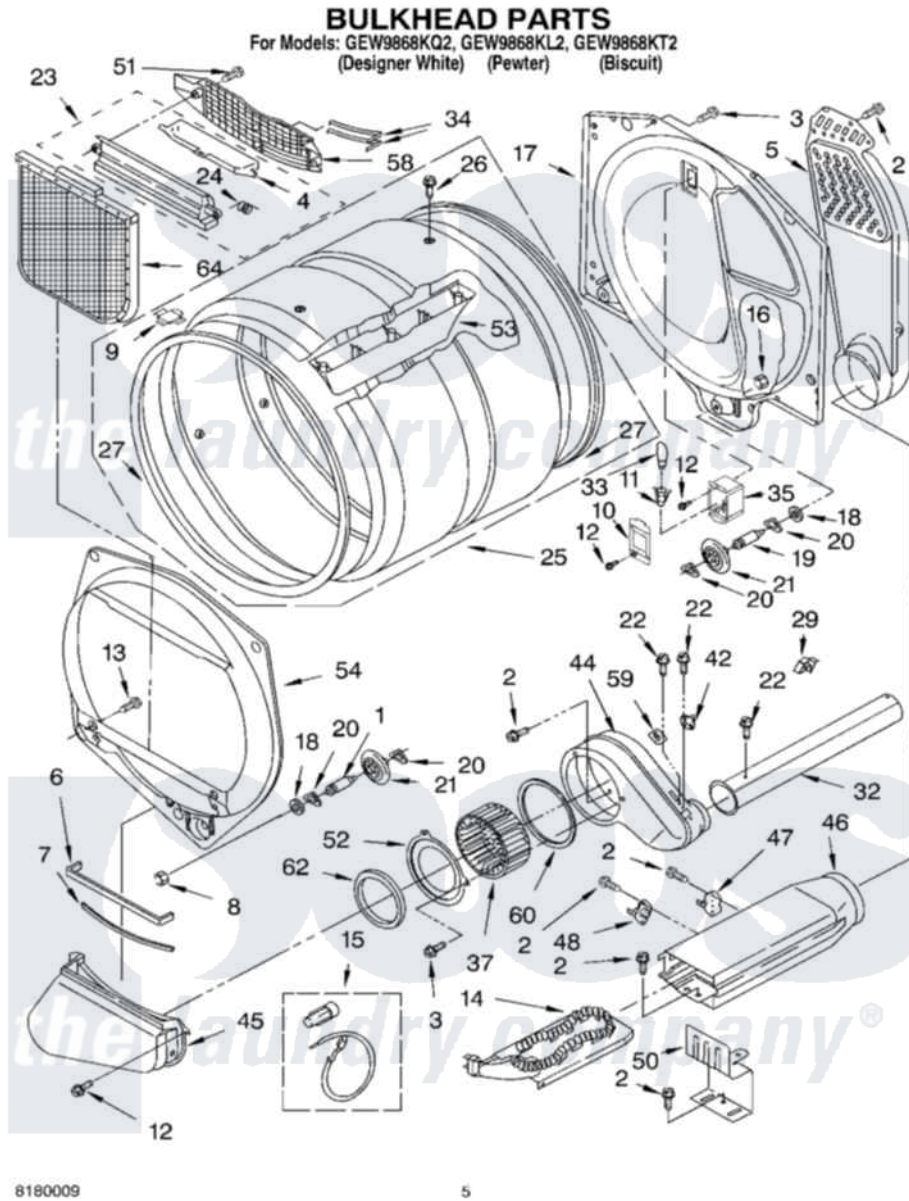

Whirlpool GEW9868KT2 03 - BULKHEAD PARTS

Whirlpool [Residential Whirlpool GEW9868KT2 Dryer Parts](#) Parts Diagram 03 - BULKHEAD PARTS
Click on the part number to view part

Item	Original Part Number	Replaced By	Status	Part Description
1	3399508	W10359271		Shaft, Drum Roller Threads
2	90767			Screw, 8A X 3/8 HeX Washer Head Tapping
3	3390647	488729		Screw
4	3394984	8563758		Door, Lint Screen
5	697354	3387911		Duct-Air
6	697813			Seal, Outlet Housing
7	697814	697813		Seal, Outlet Housing
8	3359452			Nut, Lock
9	8066086			Plug, Drum Hole
10	3402841	8532165		Lens, Drum Light
11	3403634	W10136369		Socket, Drum Light Assembly
12	487909	488729		Screw
13	695240	488729		Screw
14	3387747			Element, Heater
15	279457			Wire Kit, Terminal
16	3387709			Nut, 3/8-16