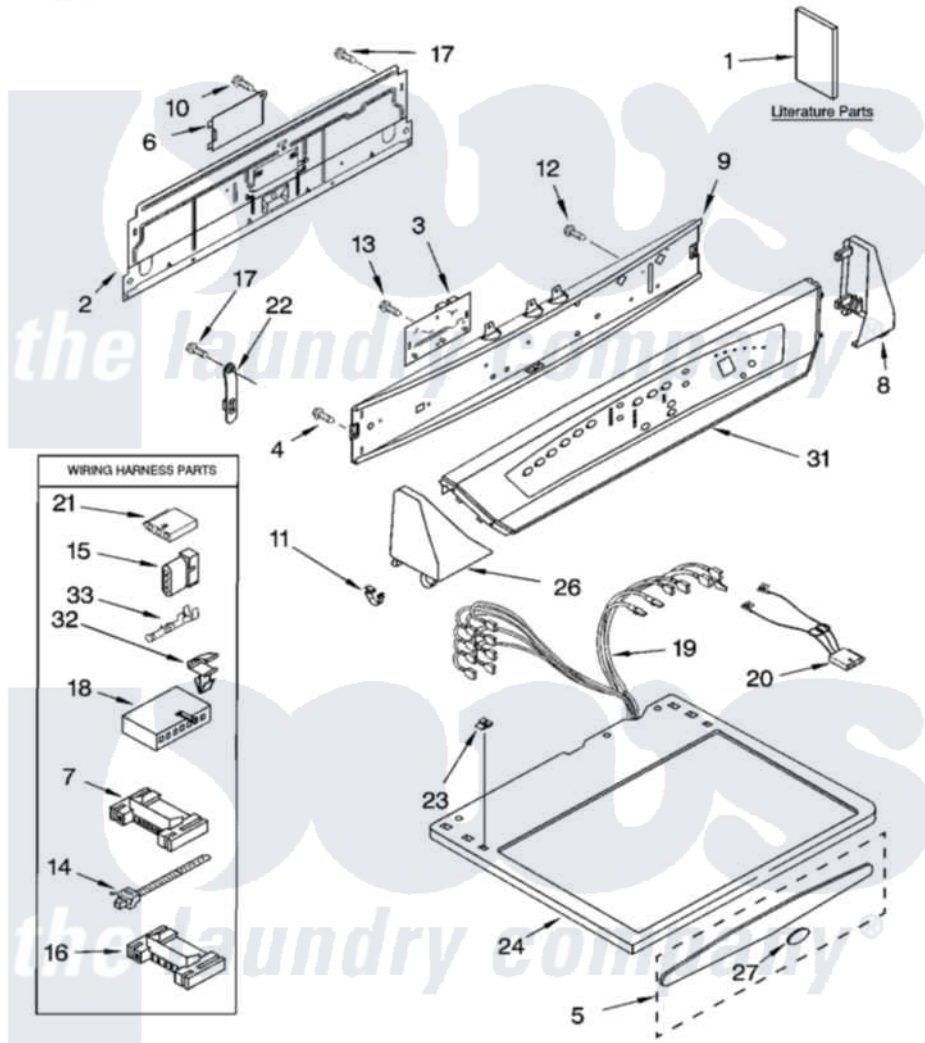

# Whirlpool GEW9868KT3 01 - TOP AND CONSOLE PARTS

## TOP AND CONSOLE PARTS

For Models: GEW9868KQ3, GEW9868KL3, GEW9868KT3  
(Designer White) (Pewter) (Biscuit)

27" ELECTRIC DRYER

5-04 Litho in U.S.A. (djc)

1

Part No. 8180433

Whirlpool Residential Whirlpool GEW9868KT3 Dryer Parts Parts Diagram 01 - TOP AND CONSOLE PARTS  
Click on the part number to view part

"	<a href="#">8299687</a>		Cap, End
9	<a href="#">8299690</a>		Bracket, Control
10	3390814	<a href="#">90767</a>	Screw, 8A X 3/8 HeX Washer Head Tapping
11	<a href="#">8312709</a>		Clip-Console
12	<a href="#">3400073</a>		Screw, Ground
13	<a href="#">3400826</a>		Screw, 8-18 X 3/4
14	<a href="#">3391018</a>		Tie Cable
15	<a href="#">353424</a>		Plug, Terminal
16	<a href="#">2203186</a>		Connector, 5-Circuit
17	<a href="#">693995</a>		Screw, Hex Head
18	<a href="#">3936150</a>		Connector, 7-Circuit
19	8529981	<a href="#">8576529</a>	Harns-Wire
20	<a href="#">3406653</a>		Harness, Sensor
21	<a href="#">3936144</a>		Do-It-Yourself Repair Manuals
22	8318255	<a href="#">8568314</a>	Strap, Console
23	<a href="#">357213</a>		Nut, Push-In
24	3978832	<a href="#">3979256</a>	Top
"	3978837	<a href="#">3979257</a>	Top
"	3978833	<a href="#">3979258</a>	Top
26	8299683	Not Available	Cap, End (L.H.) (Includes Item 13) (White)
"	<a href="#">8299685</a>		Cap, End
"	<a href="#">8299684</a>		Cap, End
27	<a href="#">8316751</a>		Medallion Insert
31	<a href="#">3978825</a>		Panel, Console
"	<a href="#">3978826</a>		Panel, Console
32	<a href="#">3394427</a>		Clip-Harness
33	<a href="#">94614</a>		Terminal