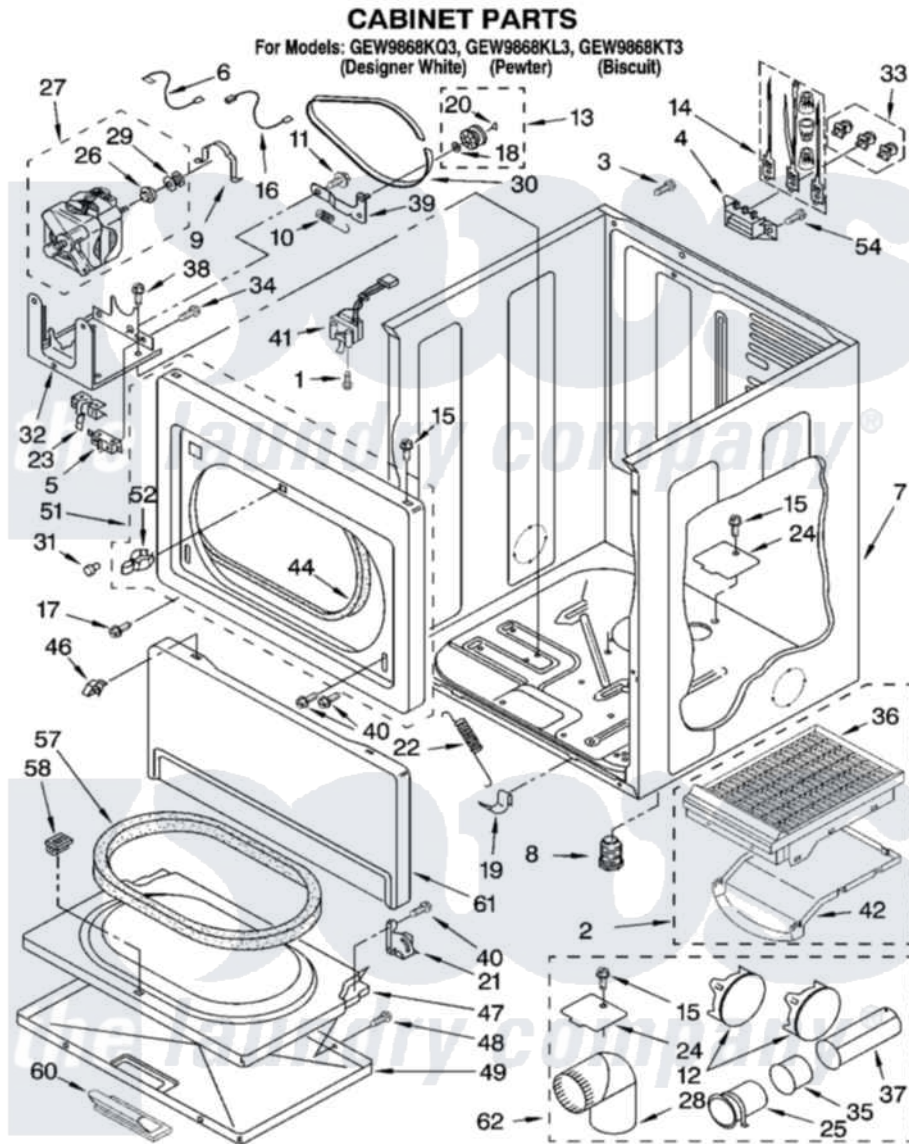

Whirlpool GEW9868KT3 02 - CABINET PARTS

8180433

3

Whirlpool [Residential Whirlpool GEW9868KT3 Dryer Parts](#) Parts Diagram 02 - CABINET PARTS

[Click on the part number to view part](#)

Item	Original Part Number	Replaced By	Status	Part Description
1	697773	3395530		Screw
2	3406911	8212450A		Dryer Rack
3	697776	4331106		Screw, No.10-32 X 7/16
4	3397659			Block, Terminal
5	3394881	279782		Switch-Lid
6	3398948			Wire, Jumper
7	8310656			Cabinet
"	8528155	3979259		Cabinet
"	8310659		Not Available	Cabinet (Biscuit)
8	3392100	49621		Feet-Leveling
"	279810			Foot-Optional
9	660658			Clamp, Motor Mounting 343481 685441
10	3387374			Spring, Idler
11	3389420			Retainer-Idler 1/4-20 X 1/16
12	697750	W10470674		Dryer Exhaust Kit
"	3979261			Plug, Multivent