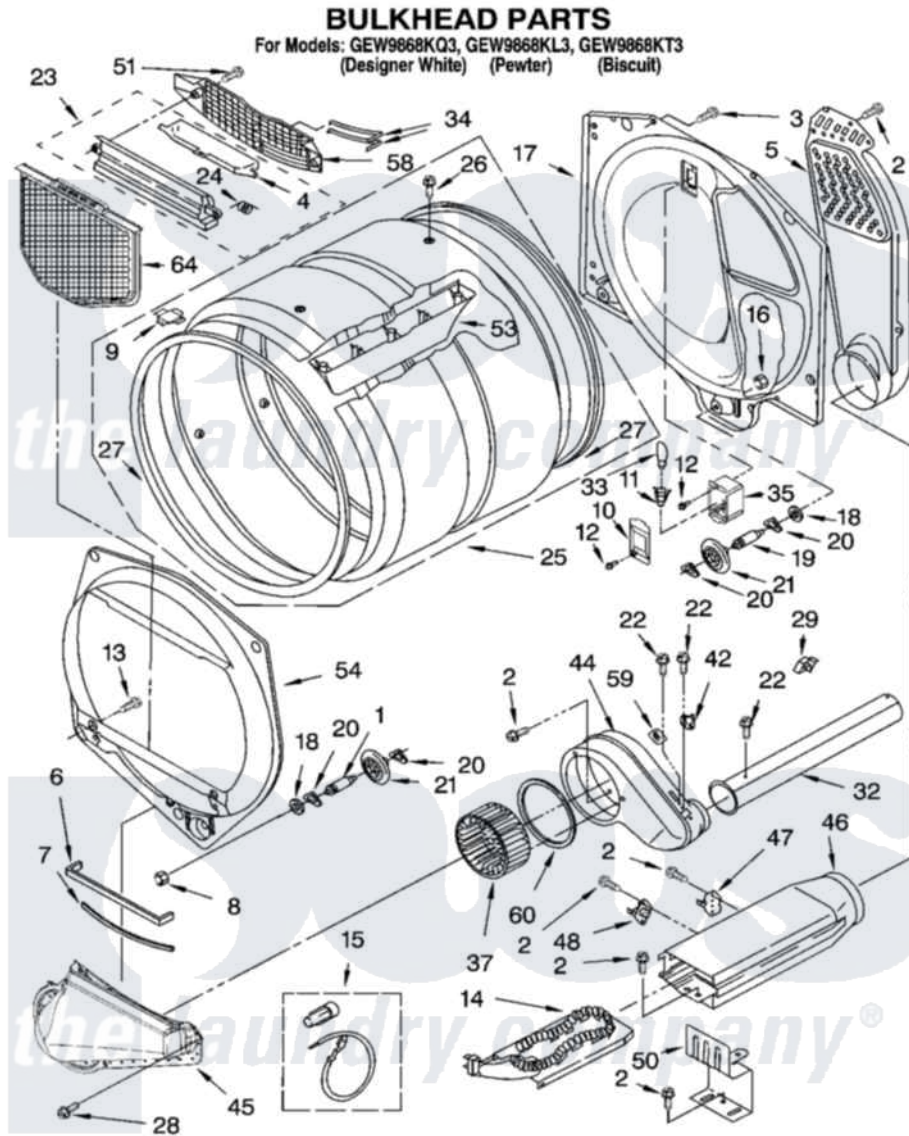

Whirlpool GEW9868KT3 03 - BULKHEAD PARTS

8180433

5

Whirlpool [Residential Whirlpool GEW9868KT3 Dryer Parts](#) Parts Diagram 03 - BULKHEAD PARTS
 Click on the part number to view part

Item	Original Part Number	Replaced By	Status	Part Description
1	3399508	W10359271		Shaft, Drum Roller Threads
2	90767			Screw, 8A X 3/8 HeX Washer Head Tapping
3	3390647	488729		Screw
4	3394984	8563758		Door, Lint Screen
5	697354	3387911		Duct-Air
6	697813			Seal, Outlet Housing
7	697814	697813		Seal, Outlet Housing
8	3359452			Nut, Lock
9	8066086			Plug, Drum Hole
10	3402841	8532165		Lens, Drum Light
11	3403634	W10136369		Socket, Drum Light Assembly
12	487909	488729		Screw
13	695240	488729		Screw
14	3387747			Element, Heater
15	279457			Wire Kit, Terminal
16	3387709			Nut, 3/8-16