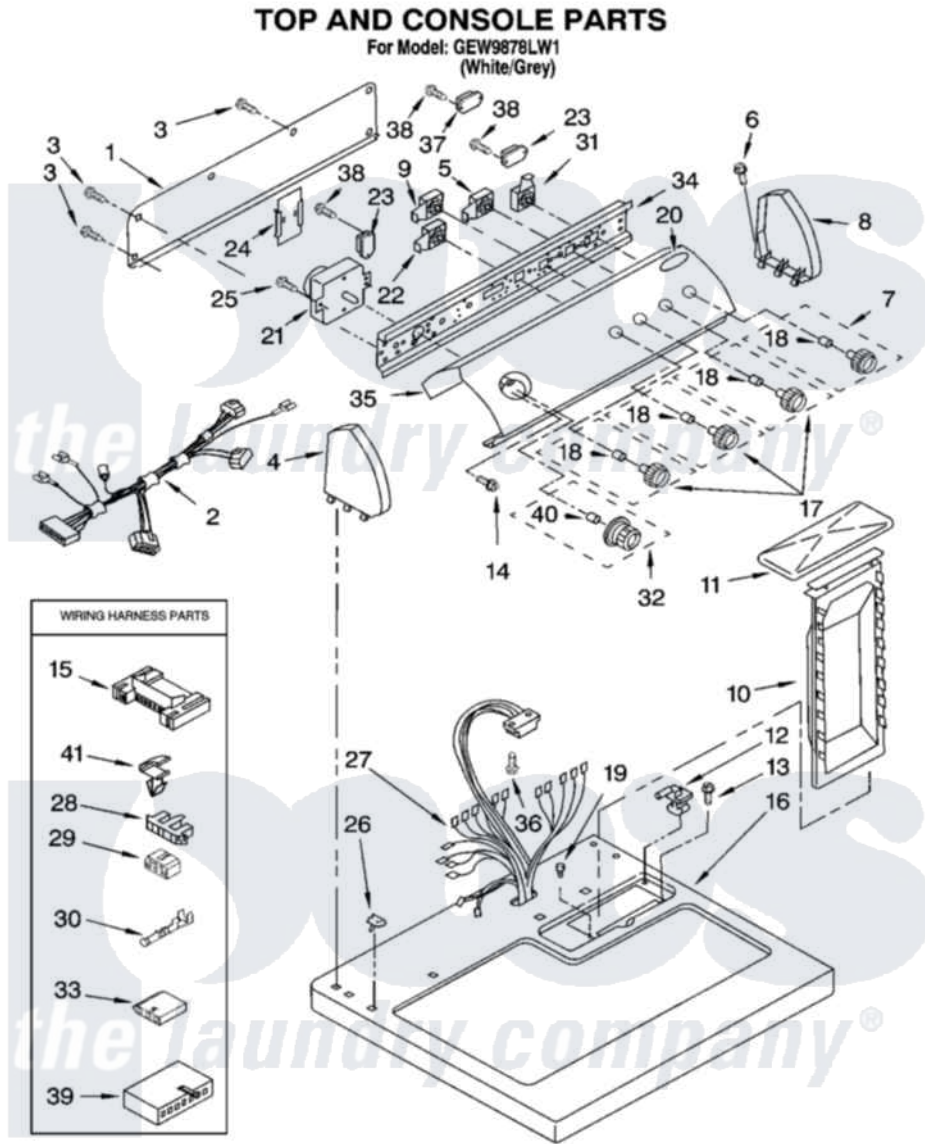

# Whirlpool GEW9878LW1 02 - TOP AND CONSOLE PARTS

Whirlpool Residential Whirlpool GEW9878LW1 Dryer Parts Parts Diagram 02 - TOP AND CONSOLE PARTS  
Click on the part number to view part

Item	Original Part Number	Replaced By	Status	Part Description
1	<a href="#">8274261</a>			Do-It-Yourself Repair Manuals
2	<a href="#">8283135</a>			Harness, Console
3	<a href="#">693995</a>			Screw, Hex Head
4	8271365	<a href="#">279962</a>		Endcap
5	<a href="#">3405151</a>			Switch, End Of Cycle
6	<a href="#">388326</a>			Screw, 8-18 X 1.25
7	<a href="#">8538959</a>			Knob, Push-To-Start
8	8271359	<a href="#">279962</a>		Endcap
9	<a href="#">3405152</a>			Switch, Wrinkle Shield
10	<a href="#">349639</a>			HANDLE AND LINT SCREEN ASSEMBLY
11	<a href="#">8283378</a>			Cover, Lint Screen
12	3978605	<a href="#">W10044470</a>		Hinge, RH
"	<a href="#">3978606</a>			Hinge, Lint Lid
13	688983	<a href="#">487240</a>		Screw, For Mtg. Service Capacitor
14	<a href="#">3400859</a>			Screw, Grounding