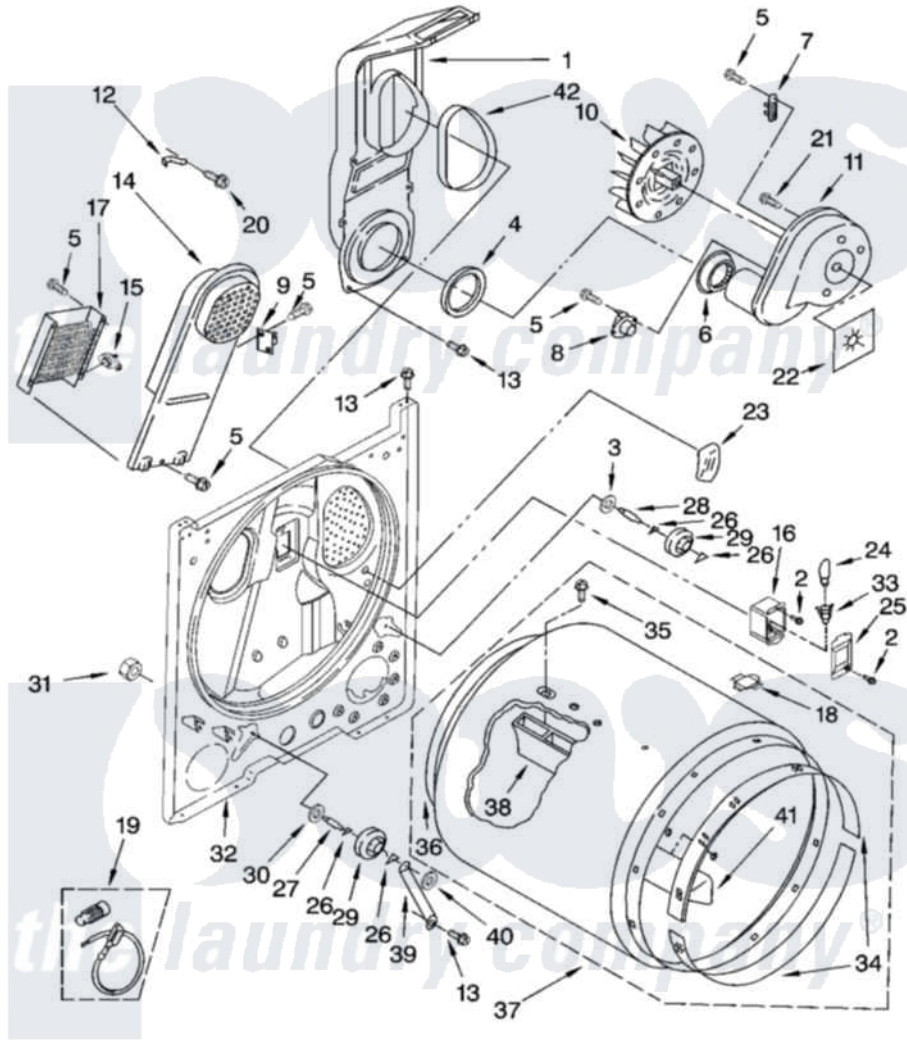

Whirlpool GEW9878LW1 03 - BULKHEAD PARTS

BULKHEAD PARTS

For Model: GEW9878LW1
(White/Grey)

8180249

5

Whirlpool [Residential Whirlpool GEW9878LW1 Dryer Parts](#) Parts Diagram 03 - BULKHEAD PARTS
Click on the part number to view part

Item	Original Part Number	Replaced By	Status	Part Description
1	348368			Lint Chute Assembly
2	487909	488729		Screw
3	3388703			Washer, Support
4	347139			Seal, Lint Chute
5	90767			Screw, 8A X 3/8 HeX Washer Head Tapping
6	696302			Shield, Exhaust
7	3390719			Thermal-Fuse
8	3976615	8577274		Thermostat 295F
9	3977393	279816		Cutoff-Tml
10	694089			Wheel, Blower
11	8557385			Housing, Blower
12	3398161			CLIP
13	343641	681414		Screw, 10AB X 1/2
14	8541818			Box, Heater
15	3404153			Thermostat, 180F
16	3977373			Bracket, Drum Light

17	3401338		Element, Heater
18	8066086		Plug, Drum Hole
19	279457		Wire Kit, Terminal
20	489463		Screw, 8-18 X 1/16
21	3390647	488729	Screw
22	3394196		Seal, Blower Shaft
23	3976479	279366	Electrode
24	3406124	22002263	Lamp
25	3402841	8532165	Lens, Drum Light
26	690997		Washer, Thrust
27	3399506	W10359270	Shaft, Drum Roller Threads
28	3399507	W10359269	Shaft, Drum Roller Threads
29	3397588	349241T	Support
30	348197		Washer, Support
31	3359452		Nut, Lock
32	3403414		Bulkhead
33	3403634	W10136369	Socket, Drum Light Assembly
34	692526	279441	BeaRng-Rng
35	97787	W10109200	Screw, Baffle Mounting
36	3406130	279857	Seal
37	695587		Drum Assembly
38	692490		Baffle, Drum
39	3976434		Bracket, Support Shaft
40	90296		Nut, Push On
41	3403636		Baffle, Drum
42	339956		Seal, Air Duct To Bulkhead
"	N/A	Not Available	ACCESSORY PARTS
"	279948	4392065	Kit, Dryer Repair
"	3406839		Dry Rack Assembly
"	8522199		Accessory Parts
"	72017		Paint, Touch-Up
"	350930		Paint, Pressurized Spray B
"	350938		Paint, Pressurized Spray B
"	799344		Paint, Touch-Up)