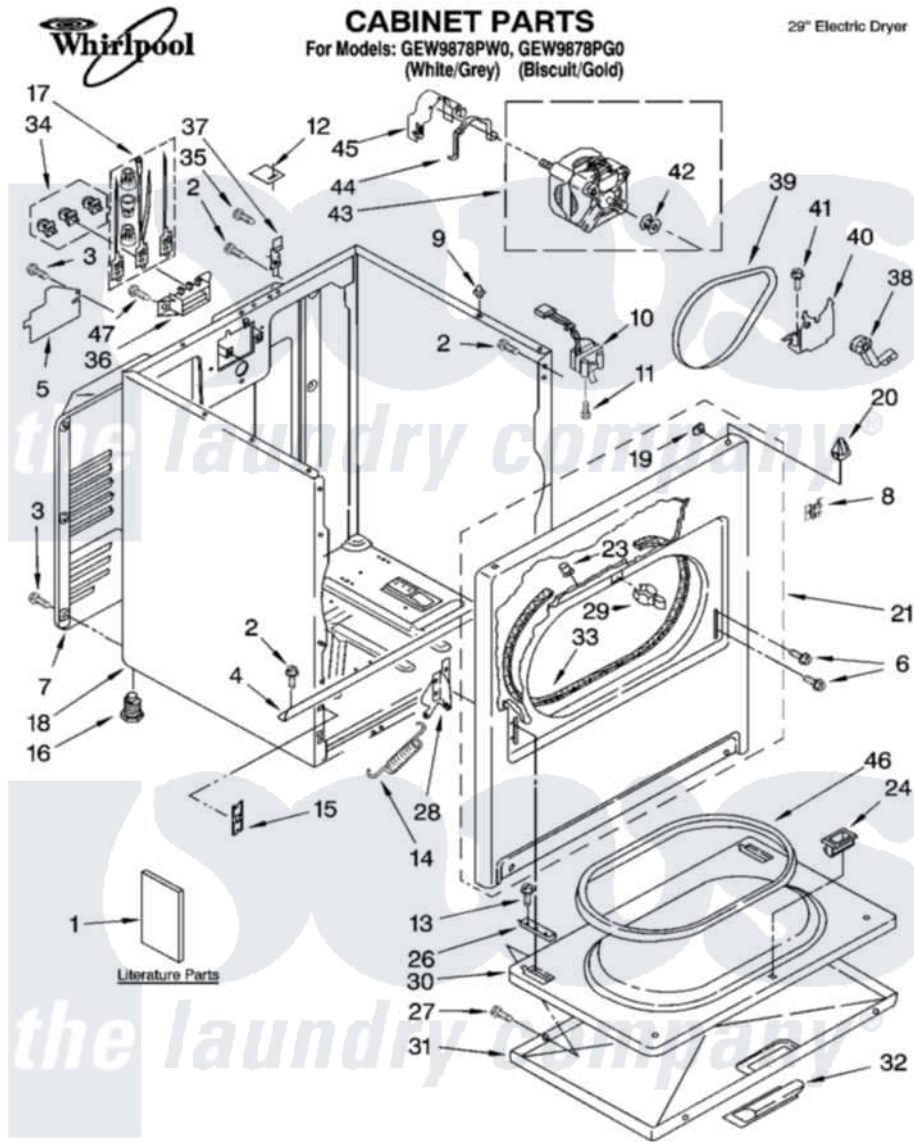

Whirlpool GEW9878PG0 01 - CABINET PARTS

03-04 Litho in U.S.A. (djc)

1

Part No. 8180265

Whirlpool [Residential Whirlpool GEW9878PG0 Dryer Parts](#) Parts Diagram 01 - CABINET PARTS

[Click on the part number to view part](#)

Item	Original Part Number	Replaced By	Status	Part Description
1	LIT8535829		Not Available	Literature Parts (Instructions, Installation)
"	LIT8533771		Not Available	Literature Parts (Sheet, Cycle Feature)
"	LIT8522243		Not Available	Literature Parts (Guide, Use & Care)
"	LIT8533775		Not Available	Literature Parts (Tech Sheet)
"	LIT8535825		Not Available	Literature Parts (Sheet, Feature Resource Saver)
"	N/A		Not Available	Following May Be Purchased DO-IT-YOURSELF REPAIR MANUALS
"	LIT677818	677818L		Diy
2	343641	681414		Screw, 10AB X 1/2
3	693995			Screw, Hex Head
4	8541400			Bracket, Cabinet
5	3396795			Cover, Terminal Block
6	342043	486146		Screw
7	3396805	280043		Panel-Rear