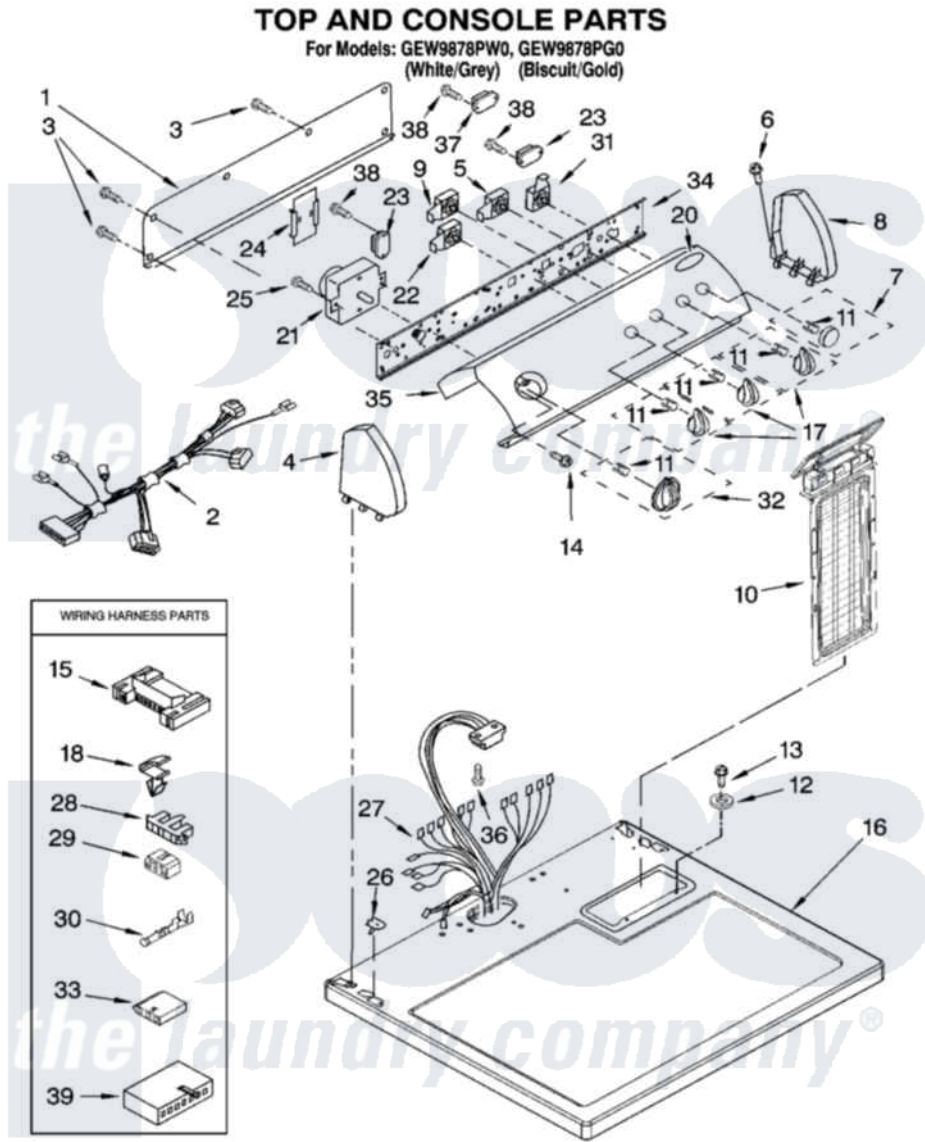

Whirlpool GEW9878PG0 02 - TOP AND CONSOLE PARTS

8180265

3

Whirlpool [Residential Whirlpool GEW9878PG0 Dryer Parts](#) Parts Diagram 02 - TOP AND CONSOLE PARTS
Click on the part number to view part

Item	Original Part Number	Replaced By	Status	Part Description
1	8274261			Do-It-Yourself Repair Manuals
2	8283135			Harness, Console
3	693995			Screw, Hex Head
4	8271365	279962		Endcap
"	8271368	279965		Endcap
5	3405151			Switch, End Of Cycle
6	388326			Screw, 8-18 X 1.25
7	8544941			Knob, Push-To-Start
"	8544942			Knob, Push-To-Start
8	8271359	279962		Endcap
"	8271362	279965		Endcap
9	3405152			Switch, Wrinkle Shield
10	8557857			Screen, Lint
"	8557858			Screen, Lint
11	8536939			Clip, Knob
12	237446	487596		Washer

13	688983	487240	Screw, For Mtg. Service Capacitor
14	3400859		Screw, Grounding
15	3395683		Receptacle, Multi-Terminal
16	8557927	8563993	Top
"	8557928	8563994	Top
17	8544937		Knob, Control
"	8544938		Knob, Control
18	3394427		Clip-Harness
20	8533990		Medallion
21	8299771		Timer Assembly
22	8299970		Switch, Temperature
23	3405281		Power Relay
24	3976623	W10116566	Control-Elec
25	3390646	W10139210	Screw, 8-18 X 5/16
26	357213		Nut, Push-In
27	8299897		Harness, Wiring
28	3397269		Connector, Timer
29	3347243		Block, Disconnect
30	94614		Terminal
31	3977456		Switch, Push-To-Start
32	8544957		Timer Knob Assembly
"	8544958		Timer Knob Assembly
33	3936144		Do-It-Yourself Repair Manuals
34	8544895		Bracket, Control
35	8545982		Panel, Control
"	8545984		Panel, Control
36	343641	681414	Screw, 10AB X 1/2
37	697812	8566493	Power Relay
38	3388228		Screw, 8-18 X 1/32
39	3936150		Connector, 7-Circuit