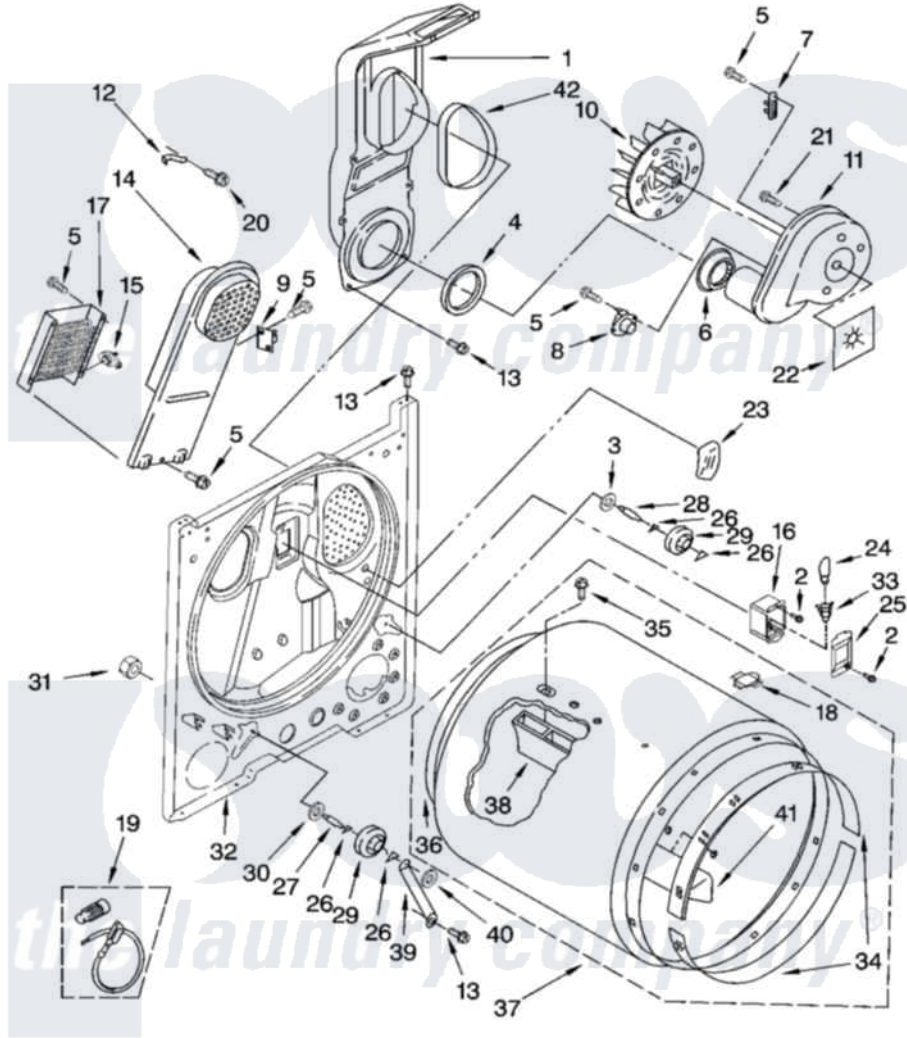

Whirlpool GEW9878PG0 03 - BULKHEAD PARTS

BULKHEAD PARTS

For Models: GEW9878PW0, GEW9878PG0
(White/Grey) (Biscuit/Gold)

8180265

5

Whirlpool [Residential Whirlpool GEW9878PG0 Dryer Parts](#) Parts Diagram 03 - BULKHEAD PARTS
Click on the part number to view part

Item	Original Part Number	Replaced By	Status	Part Description
1	348368			Lint Chute Assembly
2	487909	488729		Screw
3	3388703			Washer, Support
4	347139			Seal, Lint Chute
5	90767			Screw, 8A X 3/8 HeX Washer Head Tapping
6	696302			Shield, Exhaust
7	3390719			Thermal-Fuse
8	3976615	8577274		Thermostat 295F
9	3977393	279816		Cutoff-Tml
10	694089			Wheel, Blower
11	8557385			Housing, Blower
12	3398161			CLIP
13	343641	681414		Screw, 10AB X 1/2
14	3397566	8541818		Box, Heater
15	3404153			Thermostat, 180F
16	3977373			Bracket, Drum Light

17	3401338		Element, Heater
18	8066086		Plug, Drum Hole
19	279457		Wire Kit, Terminal
20	489463		Screw, 8-18 X 1/16
21	3390647	488729	Screw
22	3394196		Seal, Blower Shaft
23	3976479	279366	Electrode
24	3406124	22002263	Lamp
25	3402841	8532165	Lens, Drum Light
26	690997		Washer, Thrust
27	3399506	W10359270	Shaft, Drum Roller Threads
28	3399507	W10359269	Shaft, Drum Roller Threads
29	3397588	349241T	Support
30	348197		Washer, Support
31	3359452		Nut, Lock
32	3403414		Bulkhead
33	3403634	W10136369	Socket, Drum Light Assembly
34	692526	279441	BeaRng-Rng
35	97787	W10109200	Screw, Baffle Mounting
36	3406130	279857	Seal
37	695587		Drum Assembly
38	692490		Baffle, Drum
39	3976434		Bracket, Support Shaft
40	90296		Nut, Push On
41	3403636		Baffle, Drum
42	339956		Seal, Air Duct To Bulkhead
"	N/A	Not Available	ACCESSORY PARTS
"	279948	4392065	Kit, Dryer Repair
"	3406839		Dry Rack Assembly
"	8522199		Accessory Parts
"	72017		Paint, Touch-Up
"	4392899		Paint, Touch-Up
"	350930		Paint, Pressurized Spray B
"	4392901		Paint, Pressurized Spray
"	350938		Paint, Pressurized Spray B
"	799344		Paint, Touch-Up)
"	4392900		Paint, Bulk)