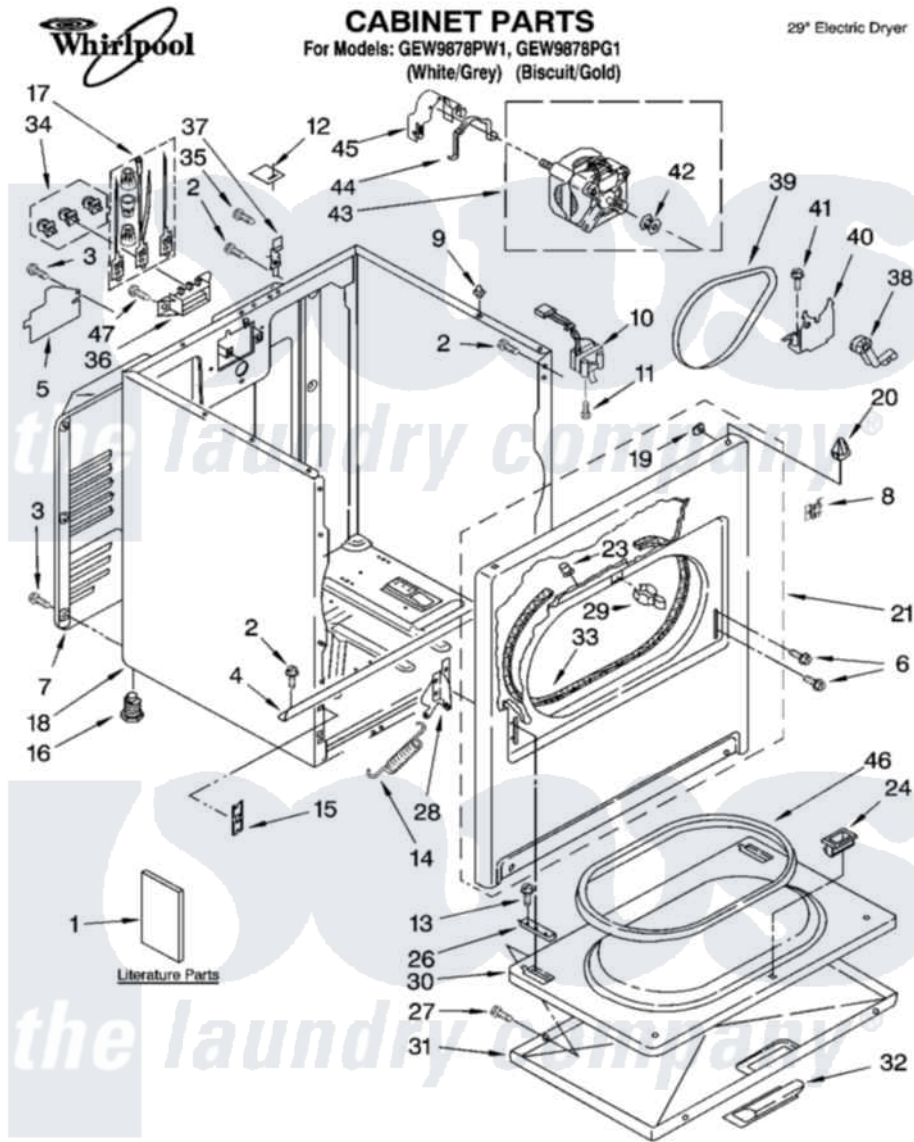

# Whirlpool GEW9878PG1 01 - CABINET PARTS

10-05 Litho in U.S.A.(LT)

1

Part No. 8180925

Whirlpool Residential Whirlpool GEW9878PG1 Dryer Parts Parts Diagram 01 - CABINET PARTS  
 Click on the part number to view part

Item	Original Part Number	Replaced By	Status	Part Description
1	8577188		Not Available	Instructions, Installation
"	8533771		Not Available	Sheet, Cycle Feature
"	8578183		Not Available	Use And Care Guide
"	8533775		Not Available	Tech Sheet
"	8535825		Not Available	Sheet, Feature Resource Saver
"	N/A		Not Available	Following May Be Purchased DO-IT-YOURSELF REPAIR MANUALS
"	677818		Not Available	Manual, Do-It- Yourself Repair (Dryer)
2	343641	<a href="#">681414</a>		Screw, 10AB X 1/2
3	<a href="#">693995</a>			Screw, Hex Head
4	<a href="#">8541400</a>			Bracket, Cabinet
5	<a href="#">3396795</a>			Cover, Terminal Block
6	342043	<a href="#">486146</a>		Screw
7	3396805	<a href="#">280043</a>		Panel-Rear
8	8546676	<a href="#">W10041960</a>		Spring, Door