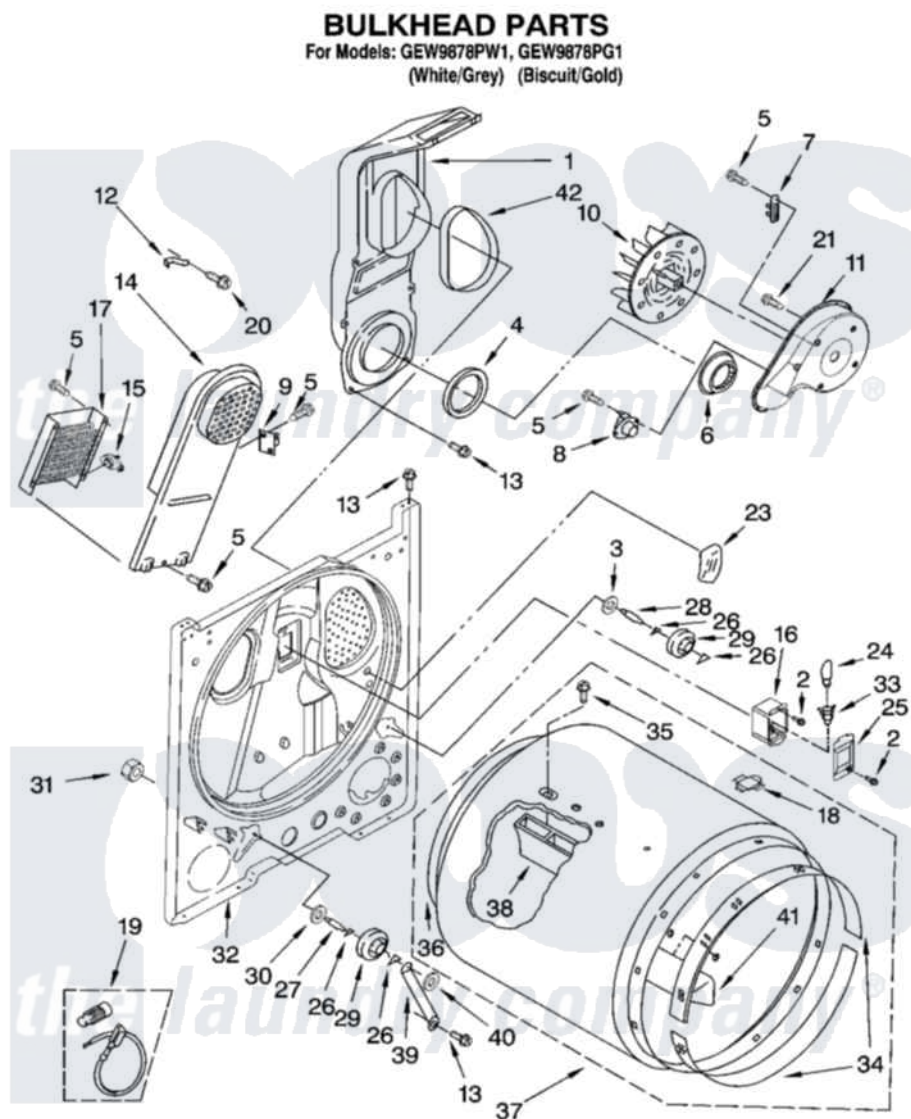

Whirlpool GEW9878PG1 03 - BULKHEAD PARTS, OPTIONAL PARTS (NOT INCLUDED)

8180925

5

Whirlpool [Residential Whirlpool GEW9878PG1 Dryer Parts](#) Parts Diagram 03 - BULKHEAD PARTS, OPTIONAL PARTS
(NOT INCLUDED)

[Click on the part number to view part](#)

Item	Original Part Number	Replaced By	Status	Part Description
1	348368			Lint Chute Assembly
2	487909	488729		Screw
3	3388703			Washer, Support
4	347139			Seal, Lint Chute
5	90767			Screw, 8A X 3/8 HeX Washer Head Tapping
6	696302			Shield, Exhaust
7	3390719			Thermal-Fuse
8	3976615	8577274		Thermostat 295F
9	3977393	279816		Cutoff-Tml
10	694089			Wheel, Blower
11	8577231			Housing, Blower
12	3398161			CLIP
13	343641	681414		Screw, 10AB X 1/2
14	8541818			Box, Heater

15	3404153		Thermostat, 180F
16	3977373		Bracket, Drum Light
17	3401338		Element, Heater
18	8066086		Plug, Drum Hole
19	279457		Wire Kit, Terminal
20	489463		Screw, 8-18 X 1/16
21	3390647	488729	Screw
23	3976479	279366	Electrode
24	3406124	22002263	Lamp
25	3402841	8532165	Lens, Drum Light
26	690997		Washer, Thrust
27	3399506	W10359270	Shaft, Drum Roller Threads
28	3399507	W10359269	Shaft, Drum Roller Threads
29	3397590	349241T	Support
30	348197		Washer, Support
31	3359452		Nut, Lock
32	3403414		Bulkhead
33	3403634	W10136369	Socket, Drum Light Assembly
34	692526	279441	BeaRng-Rng
35	97787	W10109200	Screw, Baffle Mounting
36	3406130	279857	Seal
37	695587		Drum Assembly
38	692490		Baffle, Drum
39	3976434		Bracket, Support Shaft
40	90296		Nut, Push On
41	3403636		Baffle, Drum
42	339956		Seal, Air Duct To Bulkhead
	N/A	Not Available	ACCESSORY PARTS
"	279948	4392065	Kit, Dryer Repair
"	3406839		Dry Rack Assembly
"	8522199		Accessory Parts
"	72017		Paint, Touch-Up
"	4392899		Paint, Touch-Up
"	350930		Paint, Pressurized Spray B
"	4392901		Paint, Pressurized Spray
"	350938		Paint, Pressurized Spray B
"	799344		Paint, Touch-Up)
"	4392900		Paint, Bulk)