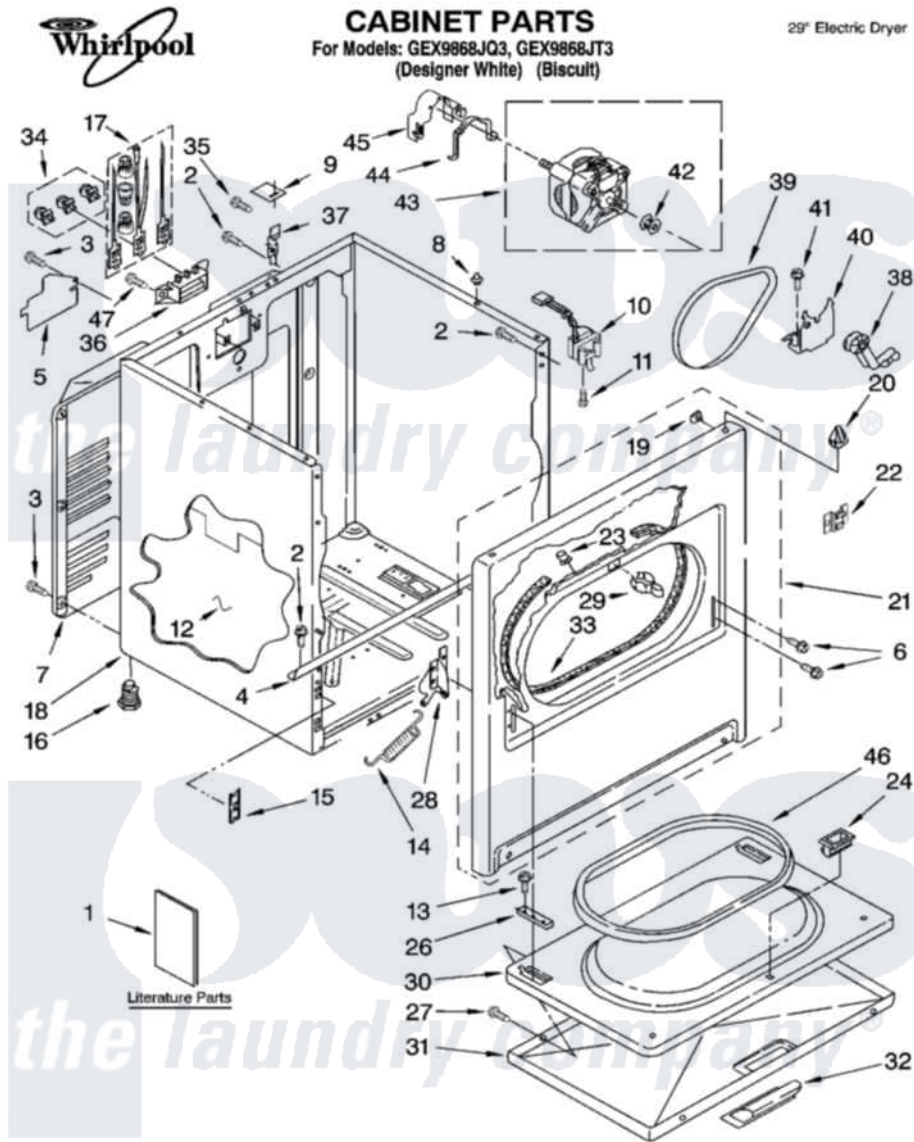

Whirlpool GEX9868JQ3 01 - CABINET PARTS

Whirlpool Residential Whirlpool GEX9868JQ3 Dryer Parts Parts Diagram 01 - CABINET PARTS
Click on the part number to view part

Item	Original Part Number	Replaced By	Status	Part Description
1	LIT3397618		Not Available	Literature Parts (Instructions, Installation)
"	LIT8314840		Not Available	Literature Parts (Use & Care Guide)
"	LIT8535880		Not Available	Literature Parts (Tech Sheet)
"	N/A		Not Available	Following May Be Purchased DO-IT-YOURSELF REPAIR MANUALS
"	LIT677818	677818L		Diy
2	343641	681414		Screw, 10AB X 1/2
3	693995			Screw, Hex Head
4	8541400			Bracket, Cabinet
5	3396795			Cover, Terminal Block
6	342043	486146		Screw
7	3396805	280043		Panel-Rear
8	98669			Lock, Front Top
9	18849			Pad, Top Hinge
10	3406107			Door Switch Assembly