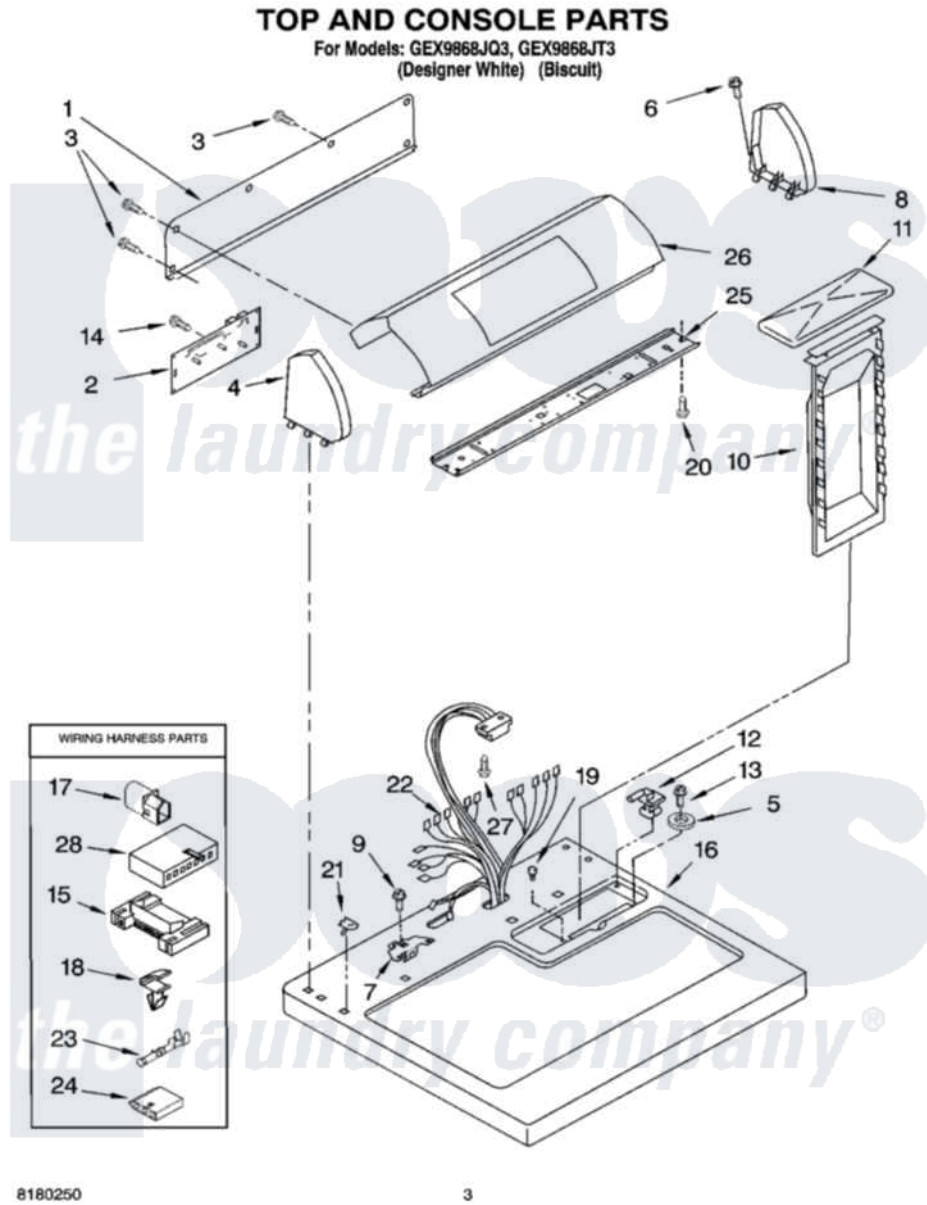

Whirlpool GEX9868JQ3 02 - TOP AND CONSOLE PARTS

Whirlpool Residential Whirlpool GEX9868JQ3 Dryer Parts Parts Diagram 02 - TOP AND CONSOLE PARTS
Click on the part number to view part

Item	Original Part Number	Replaced By	Status	Part Description
1	8274261			Do-It-Yourself Repair Manuals
2	3978958	280071		Control-Elec
3	693995			Screw, Hex Head
4	8271365	279962		Endcap
"	8271368	279965		Endcap
5	237446	487596		Washer
6	388326			Screw, 8-18 X 1.25
7	3355753			Clip, Static Ground
8	8271359	279962		Endcap
"	8271362	279965		Endcap
9	337686		Not Available	SCREW, 8-18 X .500
10	349639			HANdle And Lint Screen Assembly
11	8283378			Cover, Lint Screen
"	8283380			Cover, Lint Screen
12	3978605	W10044470		Hinge, RH
"	3978606			Hinge, Lint Lid

13	688983	487240		Screw, For Mtg. Service Capacitor
14	3400826			Screw, 8-18 X 3/4
15	3395683			Receptacle, Multi-Terminal
16	8271395	8521921		Top
"	8271397	8521922		Top
17	353424			Plug, Terminal
18	3394427			Clip-Harness
19	297535	17258		Bumper
20	3390646	W10139210		Screw, 8-18 X 5/16
21	357213			Nut, Push-In
22	8299905			Harness, Wiring
23	94614			Terminal
24	3936144			Do-It-Yourself Repair Manuals
25	8274305			Bracket, Control
26	8274398		Not Available	Panel, Control (White)
"	8274399		Not Available	Panel, Control (Biscuit)
27	343641	681414		Screw, 10AB X 1/2
28	3936150			Connector, 7-Circuit
"	N/A		Not Available	ACCESSORY PARTS
"	279948	4392065		Kit, Dryer Repair
"	8522199			Accessory Parts
"	72017			Paint, Touch-Up
"	4392899			Paint, Touch-Up
"	350930			Paint, Pressurized Spray B
"	350938			Paint, Pressurized Spray B
"	4392901			Paint, Pressurized Spray
"	799344			Paint, Touch-Up)
"	4392900			Paint, Bulk)