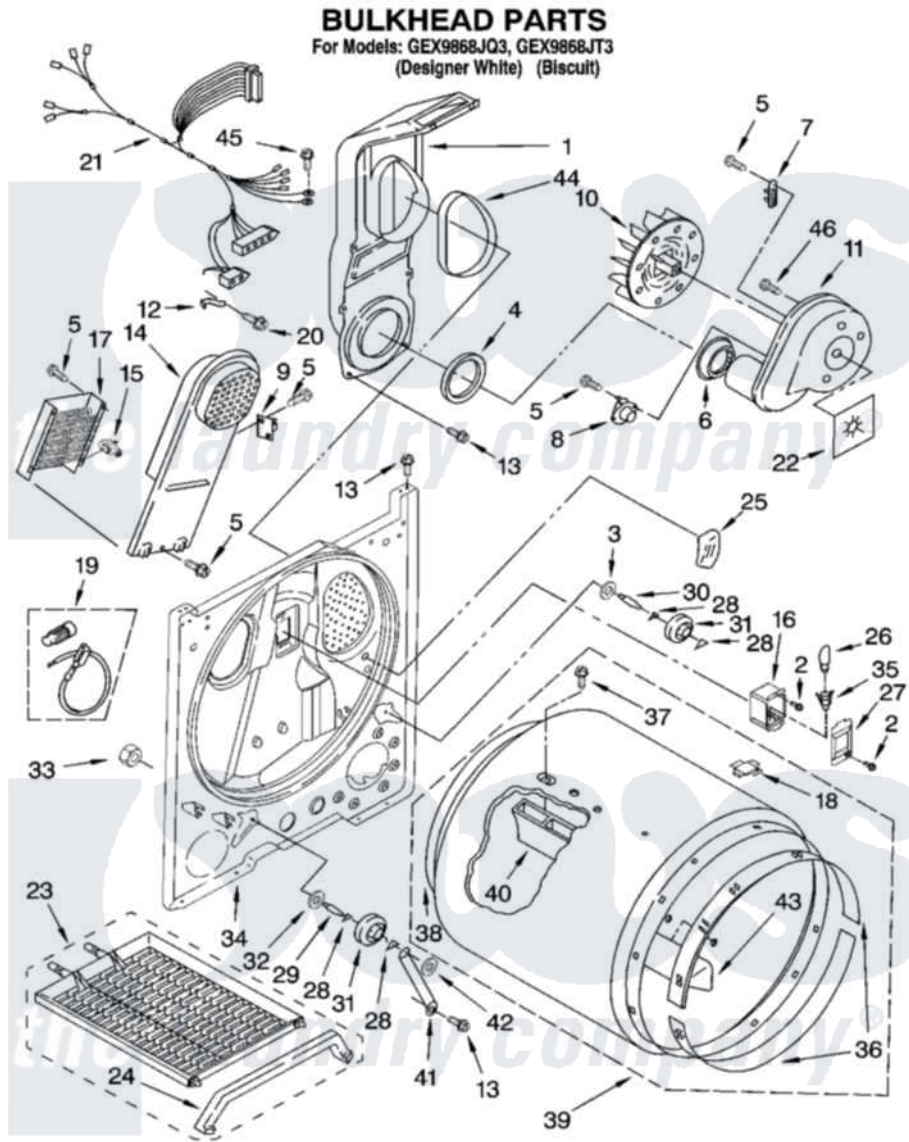

Whirlpool GEX9868JQ3 03 - BULKHEAD PARTS

8180250

5

Whirlpool [Residential Whirlpool GEX9868JQ3 Dryer Parts](#) Parts Diagram 03 - BULKHEAD PARTS
Click on the part number to view part

Item	Original Part Number	Replaced By	Status	Part Description
1	348368			Lint Chute Assembly
2	487909	488729		Screw
3	3388703			Washer, Support
4	347139			Seal, Lint Chute
5	90767			Screw, 8A X 3/8 HeX Washer Head Tapping
6	696302			Shield, Exhaust
7	3390719			Thermal-Fuse
8	3976615	8577274		Thermostat 295F
9	3977393	279816		Cutoff-Tml
10	694089			Wheel, Blower
11	8557385			Housing, Blower
12	3398161			CLIP
13	343641	681414		Screw, 10AB X 1/2
14	8541818			Box, Heater
15	3977767			Thermostat, High Limit 250 F
16	3977373			Bracket, Drum Light

17	3403585	279838	Element
18	8066086		Plug, Drum Hole
19	279457		Wire Kit, Terminal
20	489463		Screw, 8-18 X 1/16
21	3406653		Harness, Sensor
22	3394196		Seal, Blower Shaft
23	3406839		Dry Rack Assembly
24	692989		BRacket, Dry Rack
25	3406656		Pad, Sensor
26	3406124	22002263	Lamp
27	3402841	8532165	Lens, Drum Light
28	690997		Washer, Thrust
29	3399506	W10359270	Shaft, Drum Roller Threads
30	3399507	W10359269	Shaft, Drum Roller Threads
31	3397588	349241T	Support
32	348197		Washer, Support
33	3359452		Nut, Lock
34	3403414		Bulkhead
35	3403634	W10136369	Socket, Drum Light Assembly
36	692526	279441	BeaRng-Rng
37	97787	W10109200	Screw, Baffle Mounting
38	3406130	279857	Seal
39	695587		Drum Assembly
40	692490		Baffle, Drum
41	3976434		Bracket, Support Shaft
42	90296		Nut, Push On
43	3403636		Baffle, Drum
44	339956		Seal, Air Duct To Bulkhead
45	3390646	W10139210	Screw, 8-18 X 5/16
46	3390647	488729	Screw