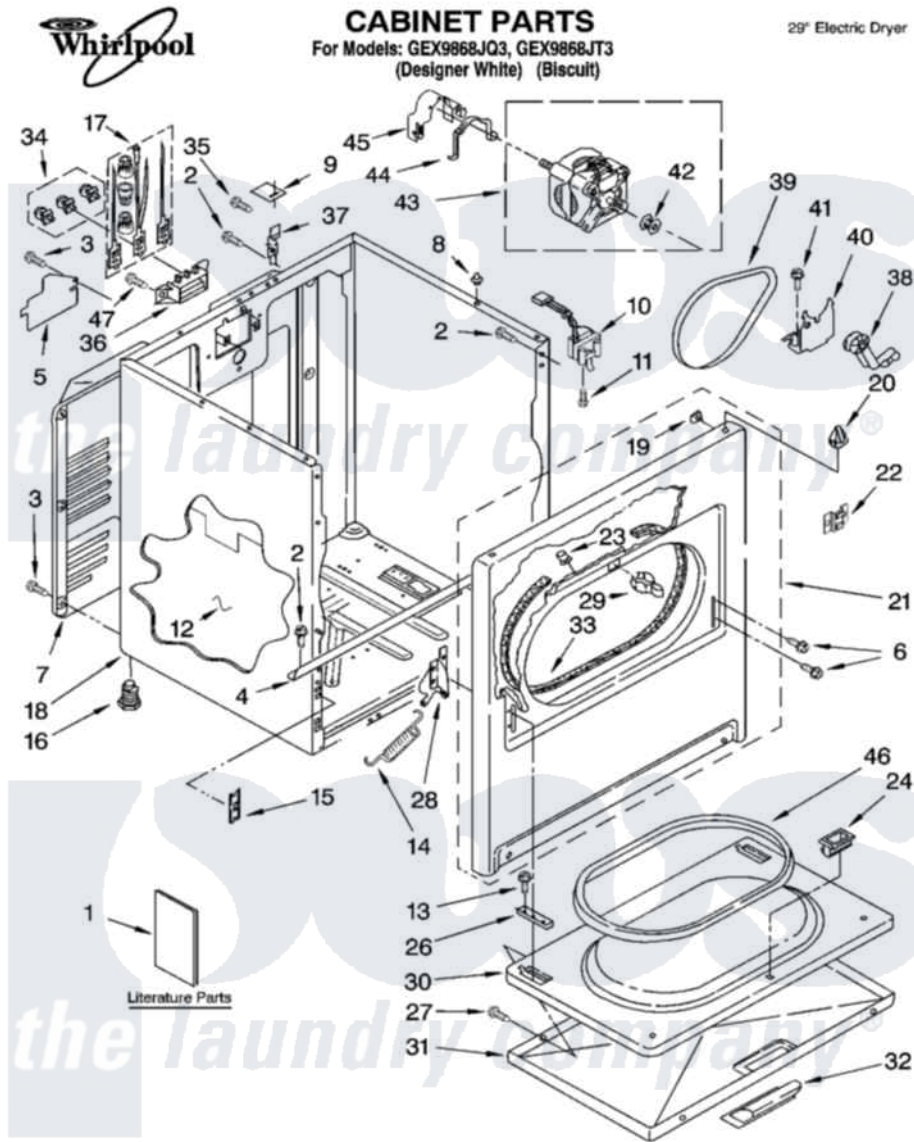

# Whirlpool GEX9868JT3 01 - CABINET PARTS

03-04 Litho in U.S.A. (djc)

1

Part No. 8180250

Whirlpool [Residential Whirlpool GEX9868JT3 Dryer Parts](#) Parts Diagram 01 - CABINET PARTS

[Click on the part number to view part](#)

Item	Original Part Number	Replaced By	Status	Part Description
1	LIT3397618		Not Available	Literature Parts (Instructions, Installation)
"	LIT8314840		Not Available	Literature Parts (Use & Care Guide)
"	LIT8535880		Not Available	Literature Parts (Tech Sheet)
"	N/A		Not Available	Following May Be Purchased DO-IT-YOURSELF REPAIR MANUALS
"	LIT677818	<a href="#">677818L</a>		Diy
2	343641	<a href="#">681414</a>		Screw, 10AB X 1/2
3	<a href="#">693995</a>			Screw, Hex Head
4	<a href="#">8541400</a>			Bracket, Cabinet
5	<a href="#">3396795</a>			Cover, Terminal Block
6	342043	<a href="#">486146</a>		Screw
7	3396805	<a href="#">280043</a>		Panel-Rear
8	<a href="#">98669</a>			Lock, Front Top
9	<a href="#">18849</a>			Pad, Top Hinge
10	<a href="#">3406107</a>			Door Switch Assembly