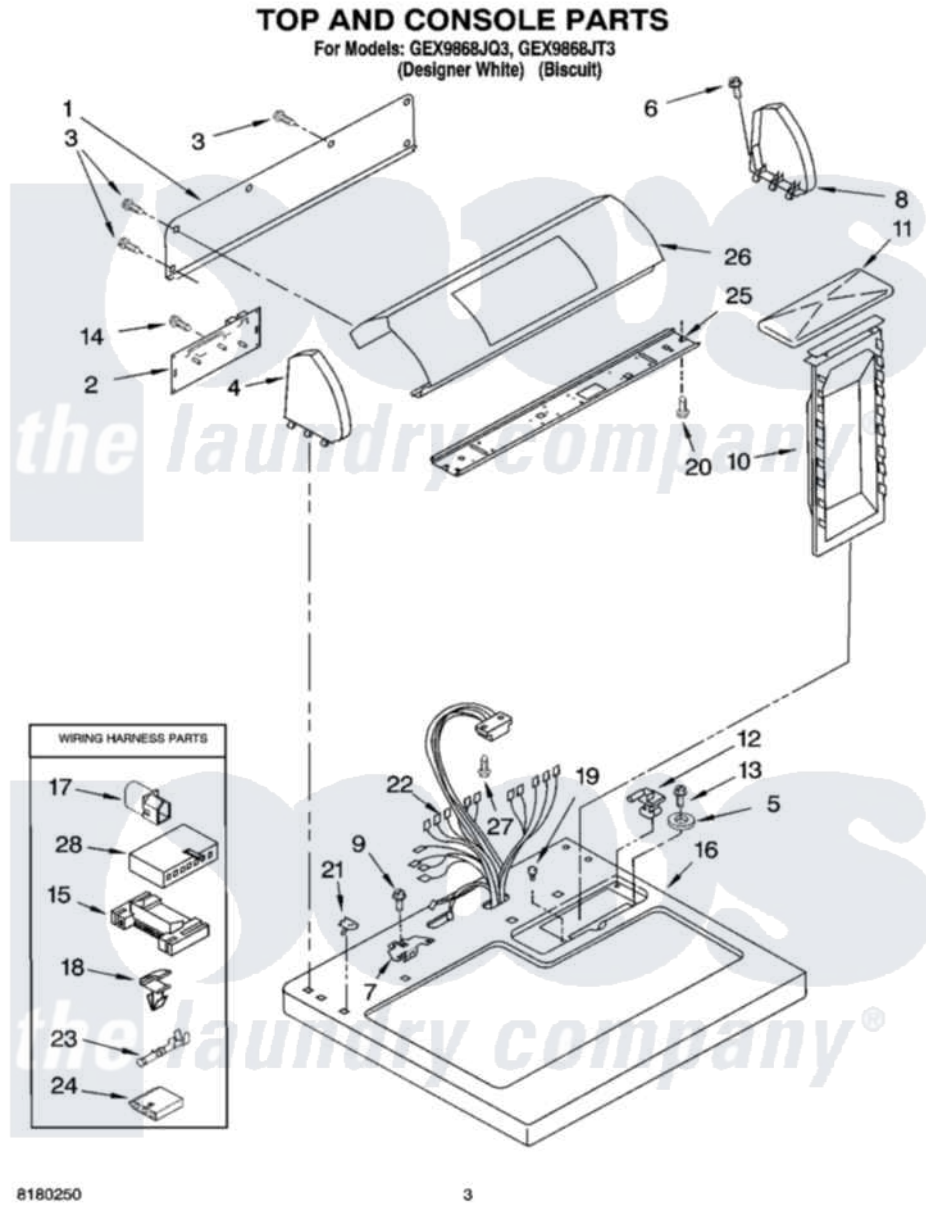

Whirlpool GEX9868JT3 02 - TOP AND CONSOLE PARTS

Whirlpool [Residential Whirlpool GEX9868JT3 Dryer Parts](#) Parts Diagram 02 - TOP AND CONSOLE PARTS
Click on the part number to view part

Item	Original Part Number	Replaced By	Status	Part Description
1	8274261			Do-It-Yourself Repair Manuals
2	3978958	280071		Control-Elec
3	693995			Screw, Hex Head
4	8271365	279962		Endcap
"	8271368	279965		Endcap
5	237446	487596		Washer
6	388326			Screw, 8-18 X 1.25
7	3355753			Clip, Static Ground
8	8271359	279962		Endcap
"	8271362	279965		Endcap
9	337686		Not Available	SCREW, 8-18 X .500
10	349639			HANdle And Lint Screen Assembly
11	8283378			Cover, Lint Screen
"	8283380			Cover, Lint Screen
12	3978605	W10044470		Hinge, RH
"	3978606			Hinge, Lint Lid

13	688983	487240		Screw, For Mtg. Service Capacitor
14	3400826			Screw, 8-18 X 3/4
15	3395683			Receptacle, Multi-Terminal
16	8271395	8521921		Top
"	8271397	8521922		Top
17	353424			Plug, Terminal
18	3394427			Clip-Harness
19	297535	17258		Bumper
20	3390646	W10139210		Screw, 8-18 X 5/16
21	357213			Nut, Push-In
22	8299905			Harness, Wiring
23	94614			Terminal
24	3936144			Do-It-Yourself Repair Manuals
25	8274305			Bracket, Control
26	8274398		Not Available	Panel, Control (White)
"	8274399		Not Available	Panel, Control (Biscuit)
27	343641	681414		Screw, 10AB X 1/2
28	3936150			Connector, 7-Circuit
"	N/A		Not Available	ACCESSORY PARTS
"	279948	4392065		Kit, Dryer Repair
"	8522199			Accessory Parts
"	72017			Paint, Touch-Up
"	4392899			Paint, Touch-Up
"	350930			Paint, Pressurized Spray B
"	350938			Paint, Pressurized Spray B
"	4392901			Paint, Pressurized Spray
"	799344			Paint, Touch-Up)
"	4392900			Paint, Bulk)