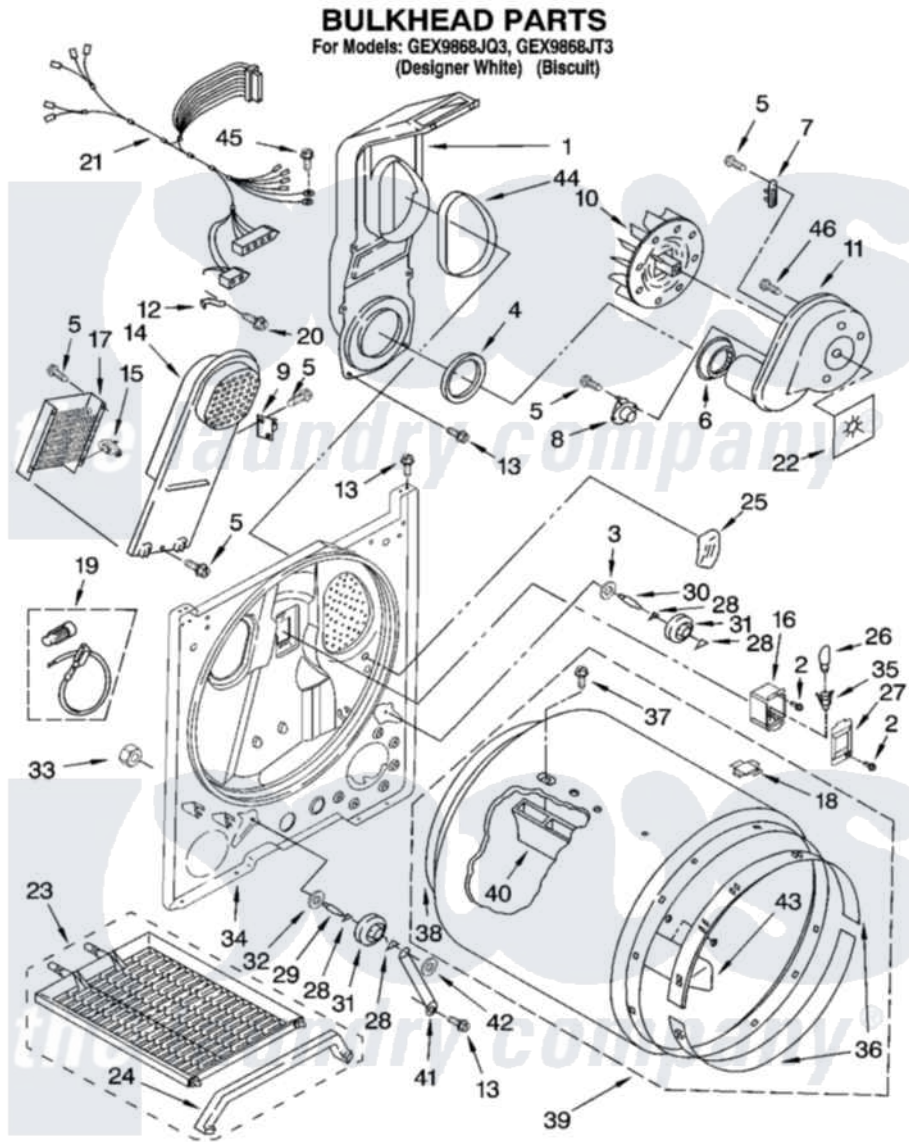

Whirlpool GEX9868JT3 03 - BULKHEAD PARTS

8180250

5

Whirlpool [Residential Whirlpool GEX9868JT3 Dryer Parts](#) Parts Diagram 03 - BULKHEAD PARTS
Click on the part number to view part

Item	Original Part Number	Replaced By	Status	Part Description
1	348368			Lint Chute Assembly
2	487909	488729		Screw
3	3388703			Washer, Support
4	347139			Seal, Lint Chute
5	90767			Screw, 8A X 3/8 HeX Washer Head Tapping
6	696302			Shield, Exhaust
7	3390719			Thermal-Fuse
8	3976615	8577274		Thermostat 295F
9	3977393	279816		Cutoff-Tml
10	694089			Wheel, Blower
11	8557385			Housing, Blower
12	3398161			CLIP
13	343641	681414		Screw, 10AB X 1/2
14	8541818			Box, Heater
15	3977767			Thermostat, High Limit 250 F
16	3977373			Bracket, Drum Light

17	3403585	279838	Element
18	8066086		Plug, Drum Hole
19	279457		Wire Kit, Terminal
20	489463		Screw, 8-18 X 1/16
21	3406653		Harness, Sensor
22	3394196		Seal, Blower Shaft
23	3406839		Dry Rack Assembly
24	692989		BRacket, Dry Rack
25	3406656		Pad, Sensor
26	3406124	22002263	Lamp
27	3402841	8532165	Lens, Drum Light
28	690997		Washer, Thrust
29	3399506	W10359270	Shaft, Drum Roller Threads
30	3399507	W10359269	Shaft, Drum Roller Threads
31	3397588	349241T	Support
32	348197		Washer, Support
33	3359452		Nut, Lock
34	3403414		Bulkhead
35	3403634	W10136369	Socket, Drum Light Assembly
36	692526	279441	BeaRng-Rng
37	97787	W10109200	Screw, Baffle Mounting
38	3406130	279857	Seal
39	695587		Drum Assembly
40	692490		Baffle, Drum
41	3976434		Bracket, Support Shaft
42	90296		Nut, Push On
43	3403636		Baffle, Drum
44	339956		Seal, Air Duct To Bulkhead
45	3390646	W10139210	Screw, 8-18 X 5/16
46	3390647	488729	Screw