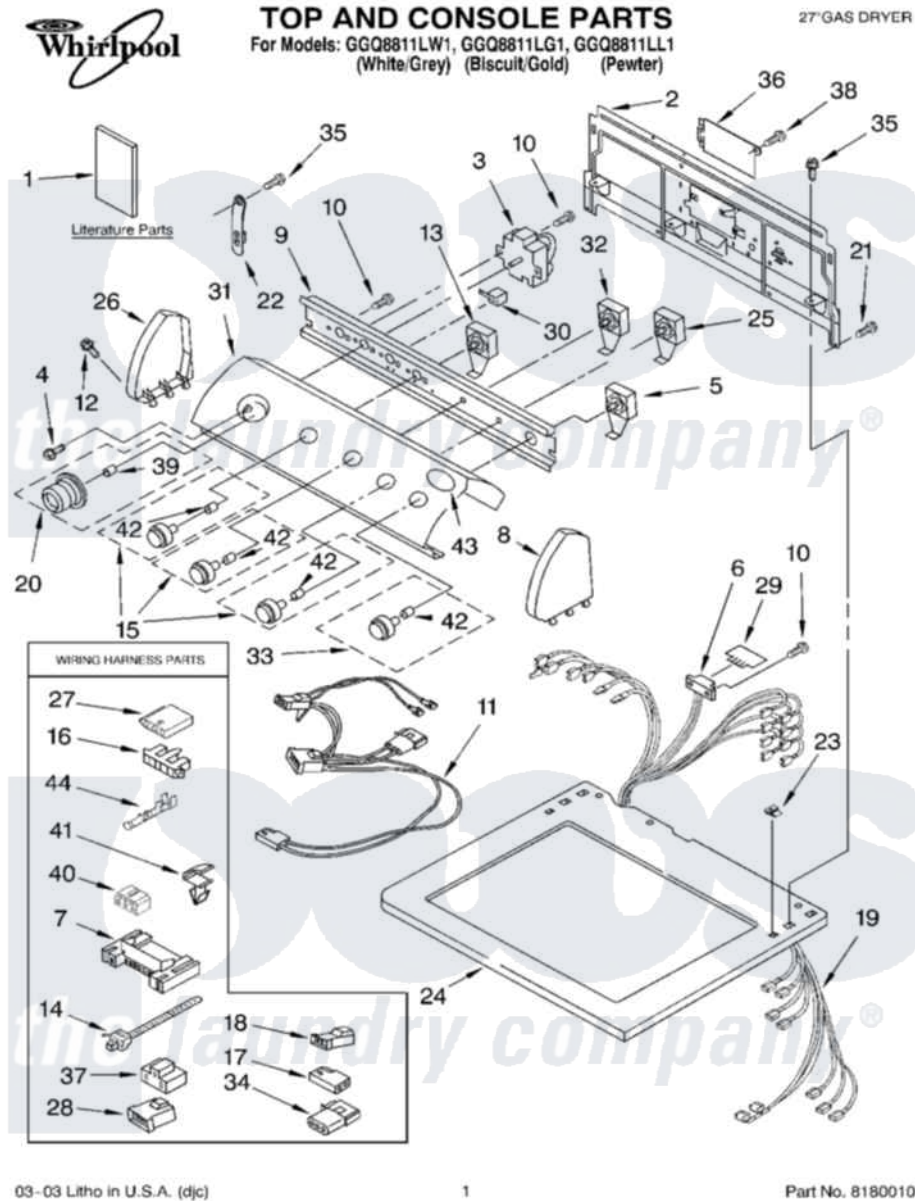

Whirlpool GGQ8811LG1 01 - TOP AND CONSOLE PARTS

03-03 Litho in U.S.A. (djc)

1

Part No. 8180010

Whirlpool [Residential Whirlpool GGQ8811LG1 Dryer Parts](#) Parts Diagram 01 - TOP AND CONSOLE PARTS
Click on the part number to view part

Item	Original Part Number	Replaced By	Status	Part Description
1	LIT8541831		Not Available	Literature Parts (Wiring Diagram)
"	LIT8535837		Not Available	Literature Parts (Guide, Use & Care)
"	LIT8535841		Not Available	Literature Parts (Instructions, Installation)
"	N/A		Not Available	Following May Be Purchased DO-IT-YOURSELF REPAIR MANUALS
"	LIT677818	677818L		Diy
2	8317305	285909		Panel-Rear
3	3406725			Timer Assembly
4	3400859			Screw, Grounding
5	3398094			Switch, Push To Start
6	3391885			Connector, Edge
7	3395683			Receptacle, Multi-Terminal
8	8271359	279962		Endcap
"	8271362	279965		Endcap