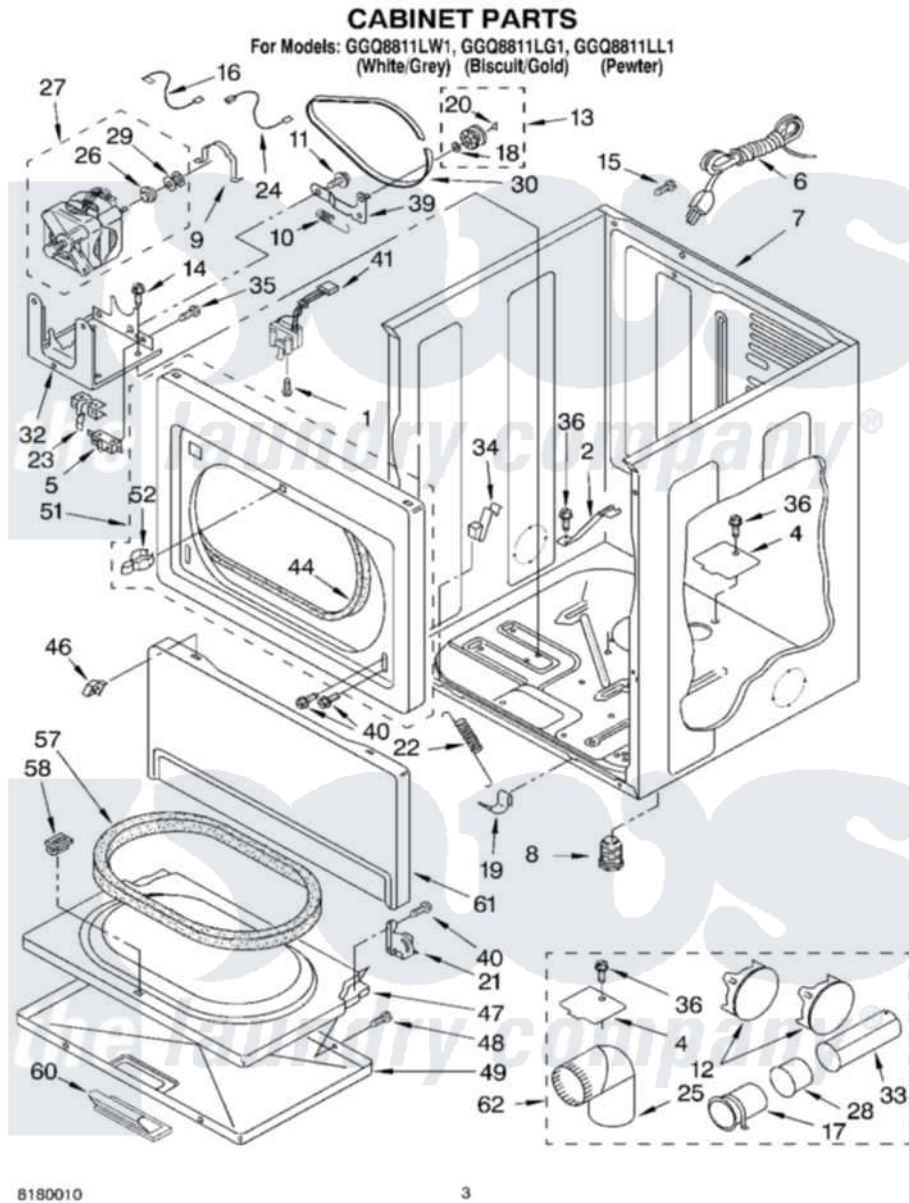

# Whirlpool GGQ8811LG1 02 - CABINET PARTS

Whirlpool [Residential Whirlpool GGQ8811LG1 Dryer Parts](#) Parts Diagram 02 - CABINET PARTS  
Click on the part number to view part

Item	Original Part Number	Replaced By	Status	Part Description
1	697773	<a href="#">3395530</a>		Screw
2	<a href="#">8529757</a>			Bracket, Burner
4	<a href="#">3394331</a>			Plate Cover
5	3394881	<a href="#">279782</a>		Switch-Lid
6	344020	<a href="#">3401402</a>		Cord, Power
7	<a href="#">8310656</a>			Cabinet
"	8310659		Not Available	Cabinet (Biscuit)
"	8528155	<a href="#">3979259</a>		Cabinet
8	3392100	<a href="#">49621</a>		Feet-Leveling
"	<a href="#">279810</a>			Foot-Optional
9	<a href="#">660658</a>			Clamp, Motor Mounting 343481 685441
10	<a href="#">3387374</a>			Spring, Idler
11	<a href="#">3389420</a>			Retainer-Idler 1/4-20 X 1/16
12	697750	<a href="#">W10470674</a>		Dryer Exhaust Kit
"	<a href="#">3388311</a>			Plug, Multivent
"	<a href="#">3979261</a>			Plug, Multivent