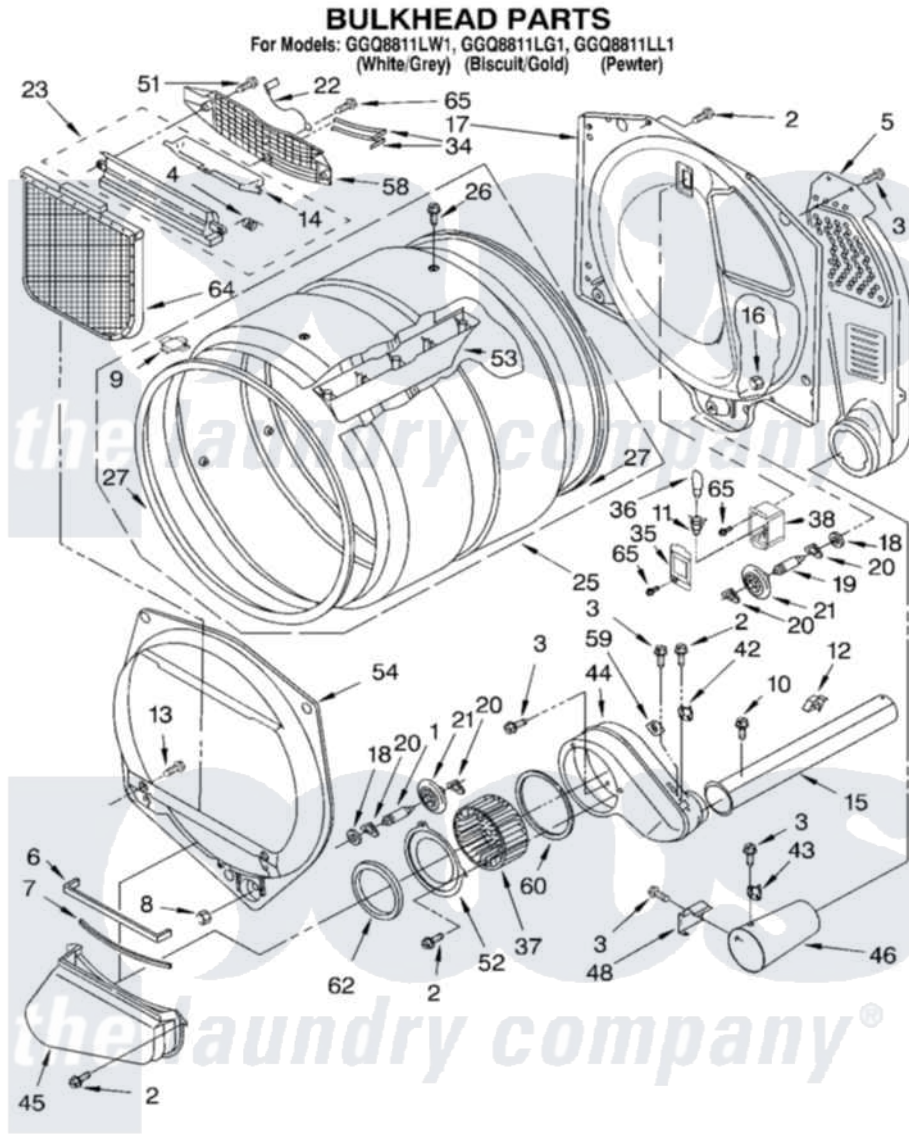

Whirlpool GGQ8811LG1 03 - BULKHEAD PARTS

8180010

5

Whirlpool [Residential Whirlpool GGQ8811LG1 Dryer Parts](#) Parts Diagram 03 - BULKHEAD PARTS
Click on the part number to view part

Item	Original Part Number	Replaced By	Status	Part Description
1	3399508	W10359271		Shaft, Drum Roller Threads
2	3390647	488729		Screw
3	90767			Screw, 8A X 3/8 HeX Washer Head Tapping
4	3394986			Spring, Lint Screen Door
5	3394346			Air Duct Assembly
6	697813			Seal, Outlet Housing
7	697814	697813		Seal, Outlet Housing
8	3359452			Nut, Lock
9	8066086			Plug, Drum Hole
10	3390646	W10139210		Screw, 8-18 X 5/16
11	3403634	W10136369		Socket, Drum Light Assembly
12	3388229			Retainer, Toe Panel
13	695240	488729		Screw
14	3394984	8563758		Door, Lint Screen
15	8318486	279936		Kit-Exhst
16	3387709			Nut, 3/8-16

17	8520836		Bulkhead, Rear
18	3387459	W10080960	Washer, Support
19	3399509	W10359272	Shaft, Roller Drum Threads
20	690997		Washer, Thrust
21	8536973	W10314173	Support
22	3392258	3393840	Wire
23	3394985	8563755	Housing, Outlet Assembly
25	8318215	W10197999	Drum
26	97787	W10109200	Screw, Baffle Mounting
27	697694	280114	Seal
34	3387223		Electrode, Sensor
35	3402841	8532165	Lens, Drum Light
36	3406124	22002263	Lamp
37	697772		Wheel, Blower
38	3977373		Bracket, Drum Light
42	8318268		Thermostat, Internal-Bias
43	3403140		Thermostat, High-Limit 205F
44	8541568	W10119255	Housing, Blower
45	8530036		Lint Duct Assembly
46	8066047		Funnel, Burner
48	338906		Radiant, Sensor
51	3387230		Screw, 10-16 X 13/16
52	697771	279780	Cover
53	697693	W10113136	Baffle, Drum
54	697557		Bulkhead, Front
58	8299979		Grill, Outlet Screen Door
59	3392519		Thermal Limiter
60	697770		Seal, Cover Plate Blower Housing
62	697769	8566209	Seal, Transition Duct
64	3390721	W10120998	Screen
65	487909	488729	Screw