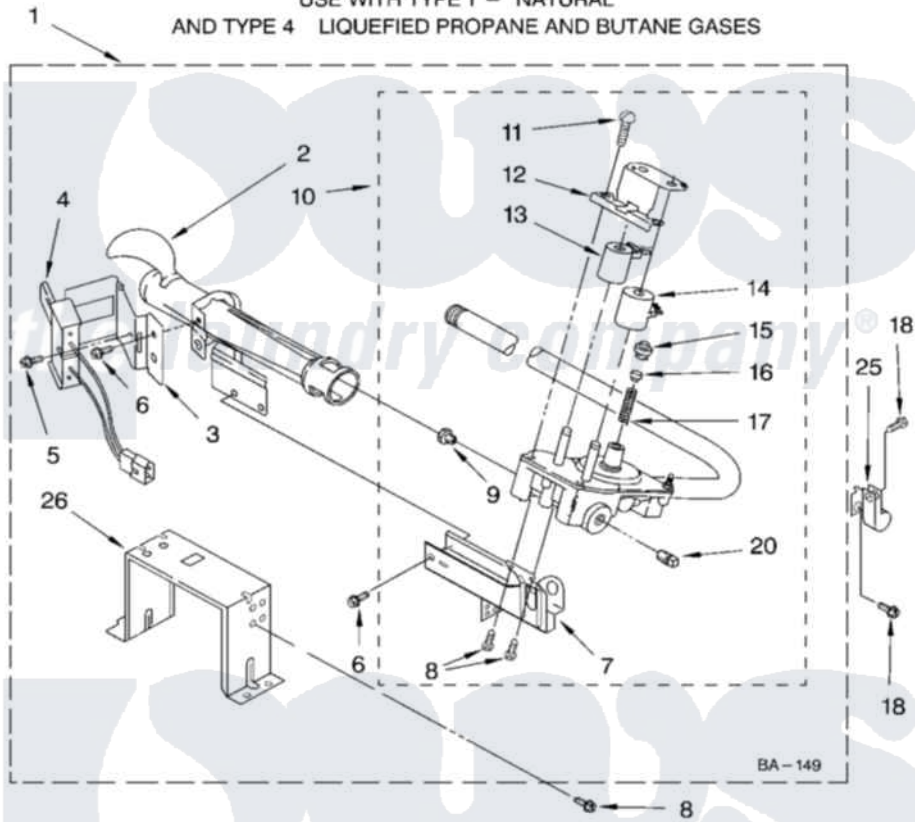

Whirlpool GGQ8811LG1 04 - 8318276 BURNER ASSEMBLY

8318276 BURNER ASSEMBLY

For Models: GGQ8811LW1, GGQ8811LG1, GGQ8811LL1
(White/Grey) (Biscuit/Gold) (Pewter)

USE WITH TYPE 1 - NATURAL
AND TYPE 4 LIQUEFIED PROPANE AND BUTANE GASES

8180010

7

Whirlpool Residential Whirlpool GGQ8811LG1 Dryer Parts Parts Diagram 04 - 8318276 BURNER ASSEMBLY
Click on the part number to view part

Item	Original Part Number	Replaced By	Status	Part Description
1	8318276	280119		Burner-Gas
2	688617	693140		Burner
3	694298			Bracket, Ignitor
4	686590	279311		Ignitor
5	3393909			Screw, 8-32 X 7/8
6	343641	681414		Screw, 10AB X 1/2
7	3389871		Not Available	Base, Burner
8	3387057			Screw, 10-16 X 1/2 Orifice, Burner
9	234826			Orifice, Burner Type 1
"	229742			Orifice, Burner
"	234868			Orifice, Burner
10	8318281	W10480542		Valve-Gas
11	694421			Screw, Bracket Mounting
12	694538			Bracket, Shunt
13	694540			Coil, 60 Hz
14	694539			Coil, 60 Hz

15	694424		Leak, Limiter
16	694423		Screw, Regulator Adjustment
17	694422		Spring, Regulator
18	3390647	488729	Screw
20	239822	W10295523	Plug, Pipe
25	3387561		Clamp-Pipe
26	3389889		Bracket, Support
"	N/A		FOLLOWING PARTS NOT ILLUSTRATED
"	694572	49572A	Conversion Kit To Type L.p.g.f