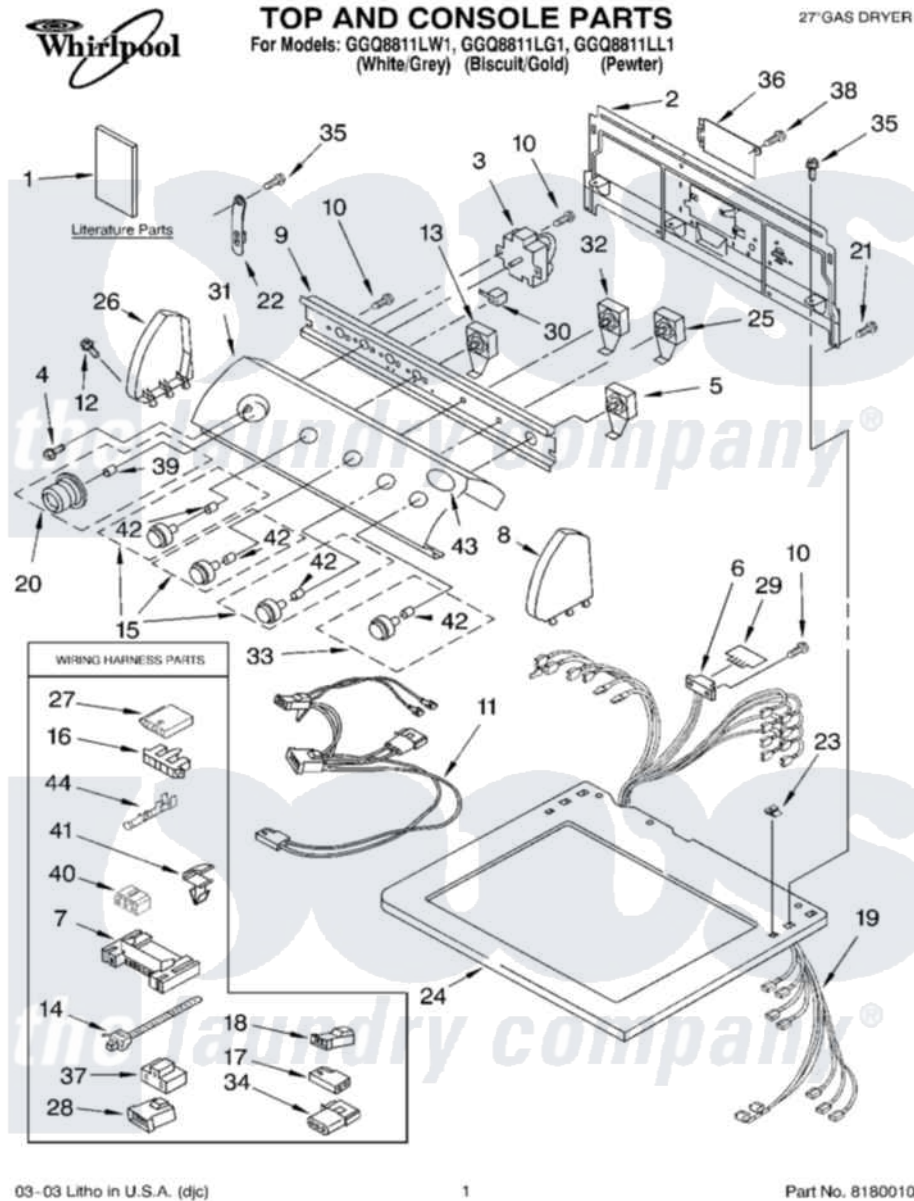

Whirlpool GGQ8811LL1 01 - TOP AND CONSOLE PARTS

03-03 Litho in U.S.A. (djc)

1

Part No. 8180010

Whirlpool Residential Whirlpool GGQ8811LL1 Dryer Parts Parts Diagram 01 - TOP AND CONSOLE PARTS
 Click on the part number to view part

"	3956023	285980	Endcap
9	8271316		Bracket, Control
10	3390646	W10139210	Screw, 8-18 X 5/16
11	3401850		Harness-Gas
12	388326		Screw, 8-18 X 1.25
13	3405155		Switch, Temperature
14	3391018		Tie Cable
15	8538957		Knob, Control
"	8538958		Knob, Control
16	3397269		Connector, Timer
17	717252		Receptacle, Terminal
18	3403499		Connector, 2-Postion
19	8299951		Harness, Wiring
20	8538953		Timer Knob Assembly
"	8538954		Timer Knob Assembly
21	693995		Screw, Hex Head
22	8318255	8568314	Strap, Console
23	357213		Nut, Push-In
24	8535848	8563987	Top
"	8535849	8563988	Top
"	8535850	8563989	Top
25	3405152		Switch, Wrinkle Shield
26	8271365	279962	Endcap
"	8271368	279965	Endcap
"	3956024	285980	Endcap
27	3936144		Do-It-Yourself Repair Manuals
28	3403498		Connector, 3-Position
29	3390537	8558178	Control, Electronic
30	694419		Mini-Buzzer
31	8532625		Panel, Control
"	8532626		Panel, Control
32	3405154		Switch Rotary
33	8538959		Knob, Push-To-Start
"	8538960		Knob, Push-To-Start
34	697779		Plug, 3-Way
35	3390647	488729	Screw
36	8317340		Cover, Terminal Block
37	3401144		Connector
38	3390814	90767	Screw, 8A X 3/8 HeX Washer Head Tapping
39	688805		Clip, Spring Knob
40	3347243		Block, Disconnect
41	3394427		Clip-Harness
42	8536939		Clip, Knob
43	3955776		Medallion
44	94614		Terminal