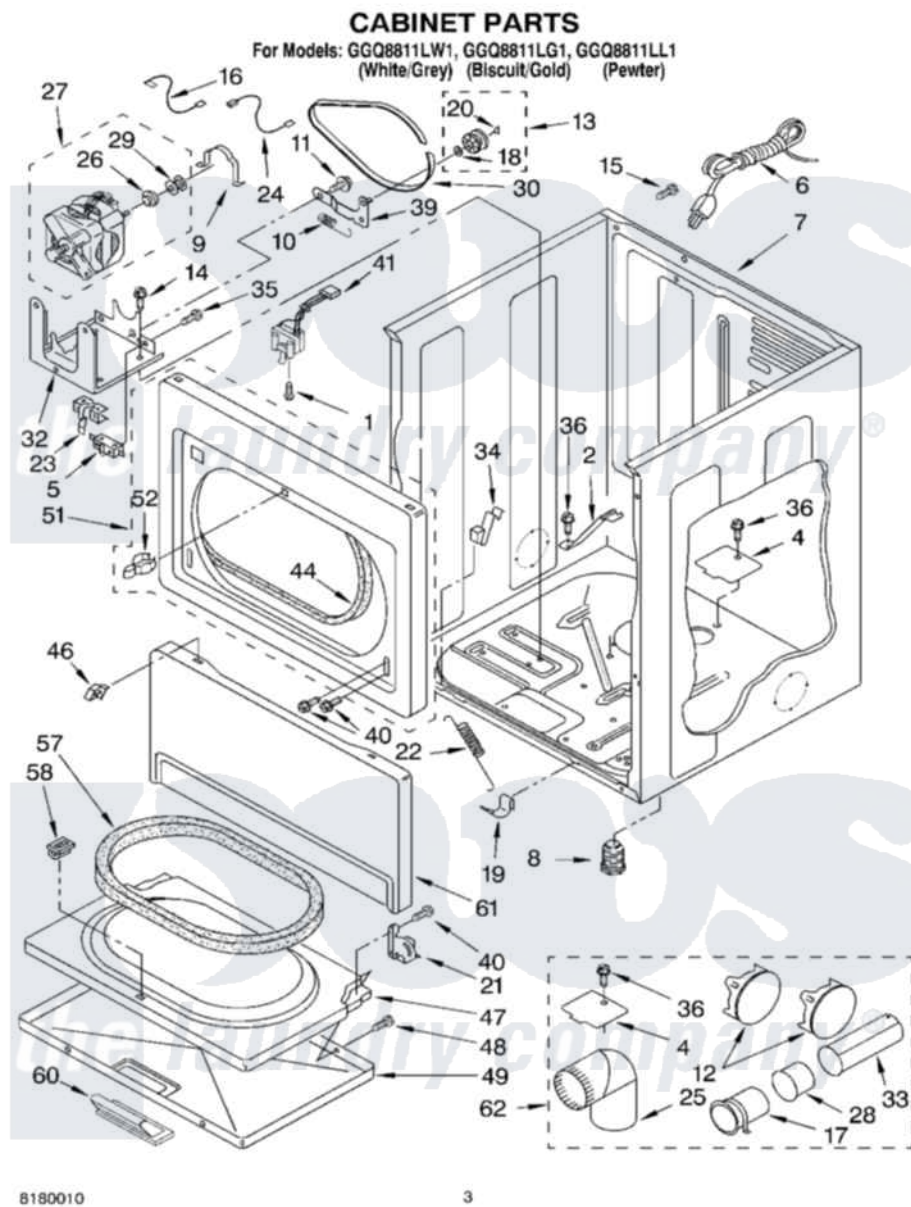

Whirlpool GGQ8811LL1 02 - CABINET PARTS

Whirlpool Residential Whirlpool GGQ8811LL1 Dryer Parts Parts Diagram 02 - CABINET PARTS
Click on the part number to view part

Item	Original Part Number	Replaced By	Status	Part Description
1	697773	3395530		Screw
2	8529757			Bracket, Burner
4	3394331			Plate Cover
5	3394881	279782		Switch-Lid
6	344020	3401402		Cord, Power
7	8310656			Cabinet
"	8310659		Not Available	Cabinet (Biscuit)
"	8528155	3979259		Cabinet
8	3392100	49621		Feet-Leveling
"	279810			Foot-Optional
9	660658			Clamp, Motor Mounting 343481 685441
10	3387374			Spring, Idler
11	3389420			Retainer-Idler 1/4-20 X 1/16
12	697750	W10470674		Dryer Exhaust Kit
"	3388311			Plug, Multivent
"	3979261			Plug, Multivent