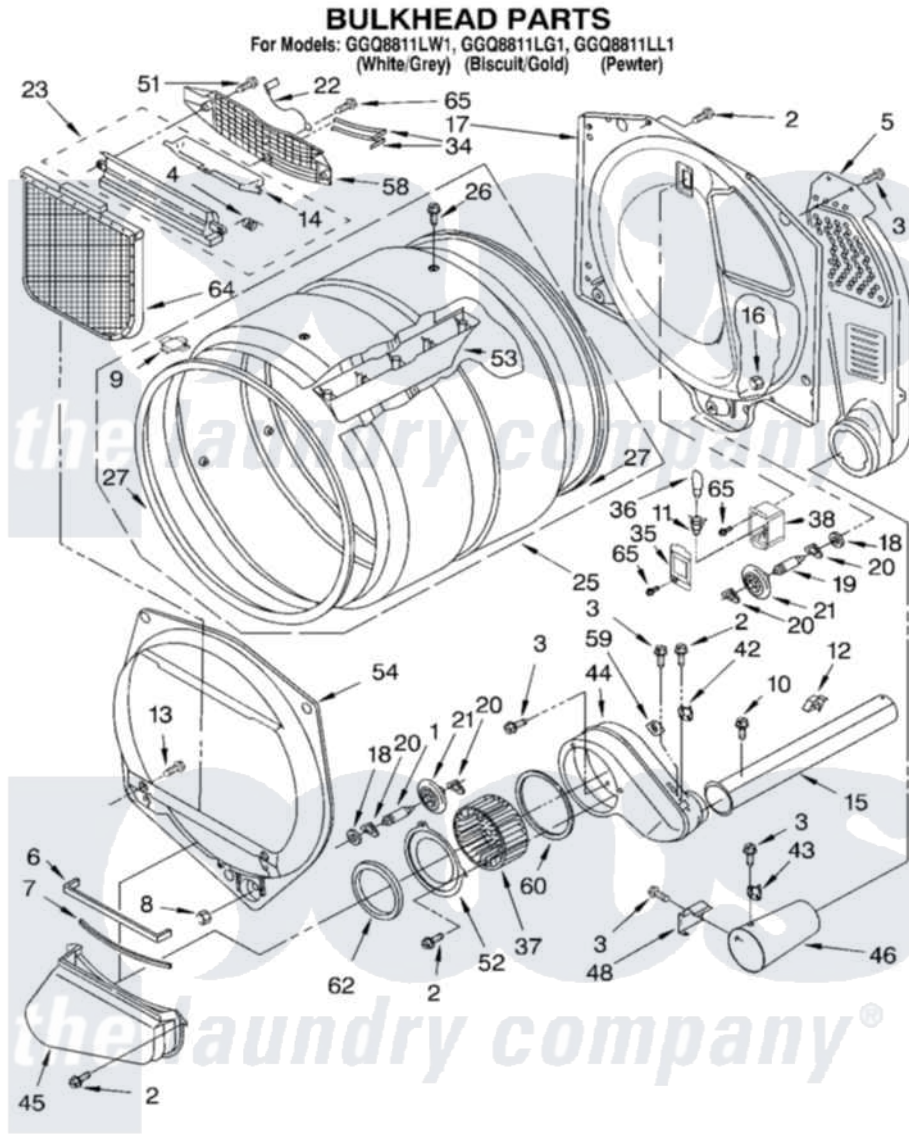

Whirlpool GGQ8811LL1 03 - BULKHEAD PARTS

8180010

5

Whirlpool [Residential Whirlpool GGQ8811LL1 Dryer Parts](#) Parts Diagram 03 - BULKHEAD PARTS
Click on the part number to view part

Item	Original Part Number	Replaced By	Status	Part Description
1	3399508	W10359271		Shaft, Drum Roller Threads
2	3390647	488729		Screw
3	90767			Screw, 8A X 3/8 HeX Washer Head Tapping
4	3394986			Spring, Lint Screen Door
5	3394346			Air Duct Assembly
6	697813			Seal, Outlet Housing
7	697814	697813		Seal, Outlet Housing
8	3359452			Nut, Lock
9	8066086			Plug, Drum Hole
10	3390646	W10139210		Screw, 8-18 X 5/16
11	3403634	W10136369		Socket, Drum Light Assembly
12	3388229			Retainer, Toe Panel
13	695240	488729		Screw
14	3394984	8563758		Door, Lint Screen
15	8318486	279936		Kit-Exhst
16	3387709			Nut, 3/8-16

17	8520836		Bulkhead, Rear
18	3387459	W10080960	Washer, Support
19	3399509	W10359272	Shaft, Roller Drum Threads
20	690997		Washer, Thrust
21	8536973	W10314173	Support
22	3392258	3393840	Wire
23	3394985	8563755	Housing, Outlet Assembly
25	8318215	W10197999	Drum
26	97787	W10109200	Screw, Baffle Mounting
27	697694	280114	Seal
34	3387223		Electrode, Sensor
35	3402841	8532165	Lens, Drum Light
36	3406124	22002263	Lamp
37	697772		Wheel, Blower
38	3977373		Bracket, Drum Light
42	8318268		Thermostat, Internal-Bias
43	3403140		Thermostat, High-Limit 205F
44	8541568	W10119255	Housing, Blower
45	8530036		Lint Duct Assembly
46	8066047		Funnel, Burner
48	338906		Radiant, Sensor
51	3387230		Screw, 10-16 X 13/16
52	697771	279780	Cover
53	697693	W10113136	Baffle, Drum
54	697557		Bulkhead, Front
58	8299979		Grill, Outlet Screen Door
59	3392519		Thermal Limiter
60	697770		Seal, Cover Plate Blower Housing
62	697769	8566209	Seal, Transition Duct
64	3390721	W10120998	Screen
65	487909	488729	Screw