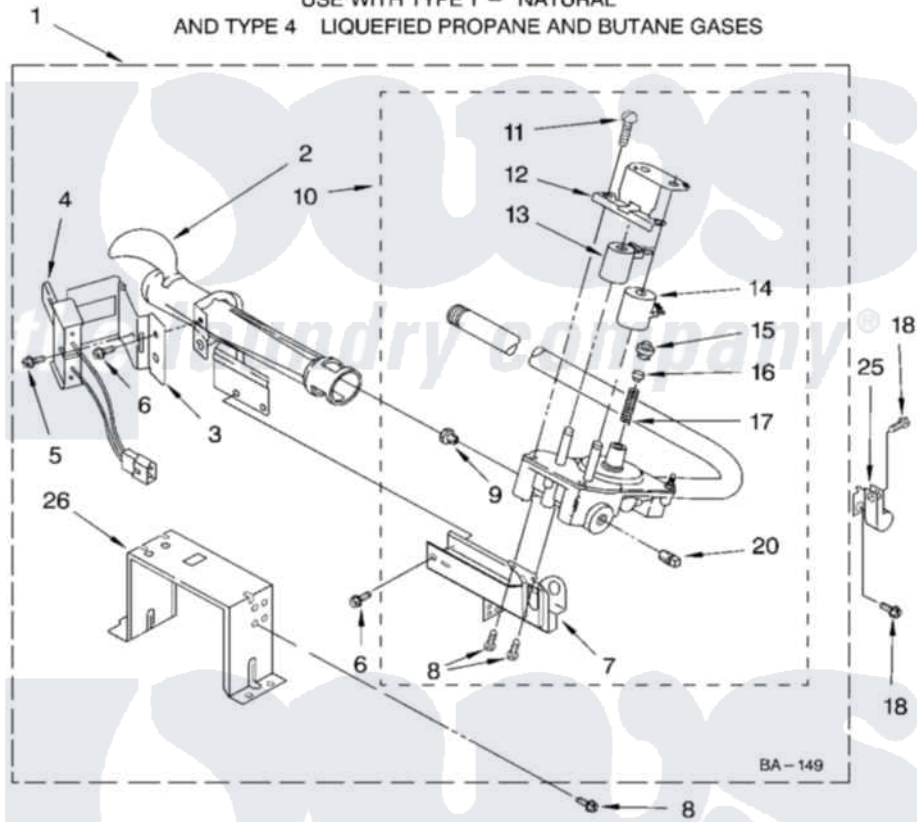

# Whirlpool GGQ8811LL1 04 - 8318276 BURNER ASSEMBLY

## 8318276 BURNER ASSEMBLY

For Models: GGQ8811LW1, GGQ8811LG1, GGQ8811LL1  
(White/Grey) (Biscuit/Gold) (Pewter)

USE WITH TYPE 1 - NATURAL  
AND TYPE 4 LIQUEFIED PROPANE AND BUTANE GASES

8180010

7

Whirlpool [Residential Whirlpool GGQ8811LL1 Dryer Parts](#) Parts Diagram 04 - 8318276 BURNER ASSEMBLY  
Click on the part number to view part

Item	Original Part Number	Replaced By	Status	Part Description
1	8318276	<a href="#">280119</a>		Burner-Gas
2	688617	<a href="#">693140</a>		Burner
3	<a href="#">694298</a>			Bracket, Ignitor
4	686590	<a href="#">279311</a>		Ignitor
5	<a href="#">3393909</a>			Screw, 8-32 X 7/8
6	343641	<a href="#">681414</a>		Screw, 10AB X 1/2
7	3389871		Not Available	Base, Burner
8	<a href="#">3387057</a>			Screw, 10-16 X 1/2 Orifice, Burner
9	<a href="#">234826</a>			Orifice, Burner Type 1
"	<a href="#">229742</a>			Orifice, Burner
"	<a href="#">234868</a>			Orifice, Burner
10	8318281	<a href="#">W10480542</a>		Valve-Gas
11	<a href="#">694421</a>			Screw, Bracket Mounting
12	<a href="#">694538</a>			Bracket, Shunt
13	<a href="#">694540</a>			Coil, 60 Hz
14	<a href="#">694539</a>			Coil, 60 Hz