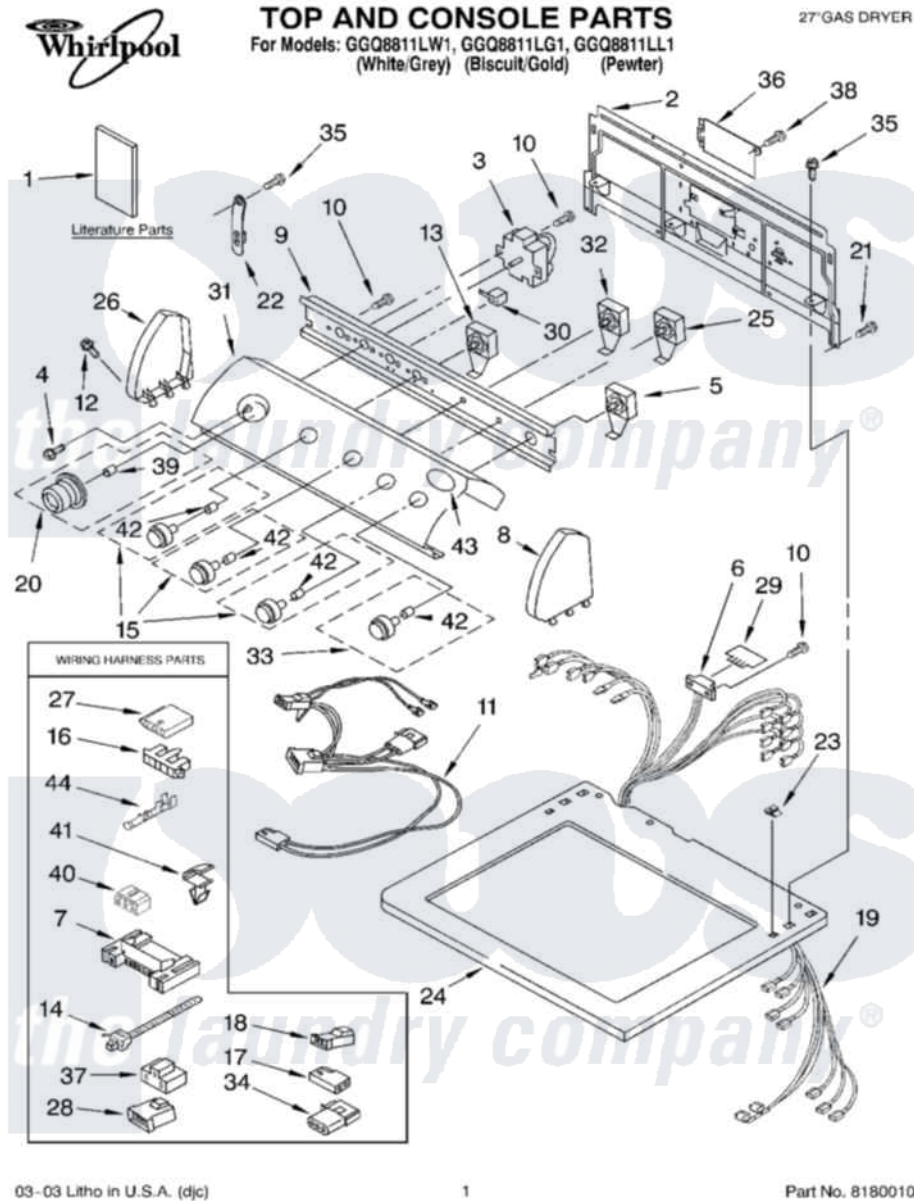

Whirlpool GGQ8811LW1 01 - TOP AND CONSOLE PARTS

03-03 Litho in U.S.A. (djc)

1

Part No. 8180010

Whirlpool Residential Whirlpool GGQ8811LW1 Dryer Parts Parts Diagram 01 - TOP AND CONSOLE PARTS
 Click on the part number to view part

"	3956023	285980	Endcap
9	8271316		Bracket, Control
10	3390646	W10139210	Screw, 8-18 X 5/16
11	3401850		Harness-Gas
12	388326		Screw, 8-18 X 1.25
13	3405155		Switch, Temperature
14	3391018		Tie Cable
15	8538957		Knob, Control
"	8538958		Knob, Control
16	3397269		Connector, Timer
17	717252		Receptacle, Terminal
18	3403499		Connector, 2-Postion
19	8299951		Harness, Wiring
20	8538953		Timer Knob Assembly
"	8538954		Timer Knob Assembly
21	693995		Screw, Hex Head
22	8318255	8568314	Strap, Console
23	357213		Nut, Push-In
24	8535848	8563987	Top
"	8535849	8563988	Top
"	8535850	8563989	Top
25	3405152		Switch, Wrinkle Shield
26	8271365	279962	Endcap
"	8271368	279965	Endcap
"	3956024	285980	Endcap
27	3936144		Do-It-Yourself Repair Manuals
28	3403498		Connector, 3-Position
29	3390537	8558178	Control, Electronic
30	694419		Mini-Buzzer
31	8532625		Panel, Control
"	8532626		Panel, Control
32	3405154		Switch Rotary
33	8538959		Knob, Push-To-Start
"	8538960		Knob, Push-To-Start
34	697779		Plug, 3-Way
35	3390647	488729	Screw
36	8317340		Cover, Terminal Block
37	3401144		Connector
38	3390814	90767	Screw, 8A X 3/8 HeX Washer Head Tapping
39	688805		Clip, Spring Knob
40	3347243		Block, Disconnect
41	3394427		Clip-Harness
42	8536939		Clip, Knob
43	3955776		Medallion
44	94614		Terminal