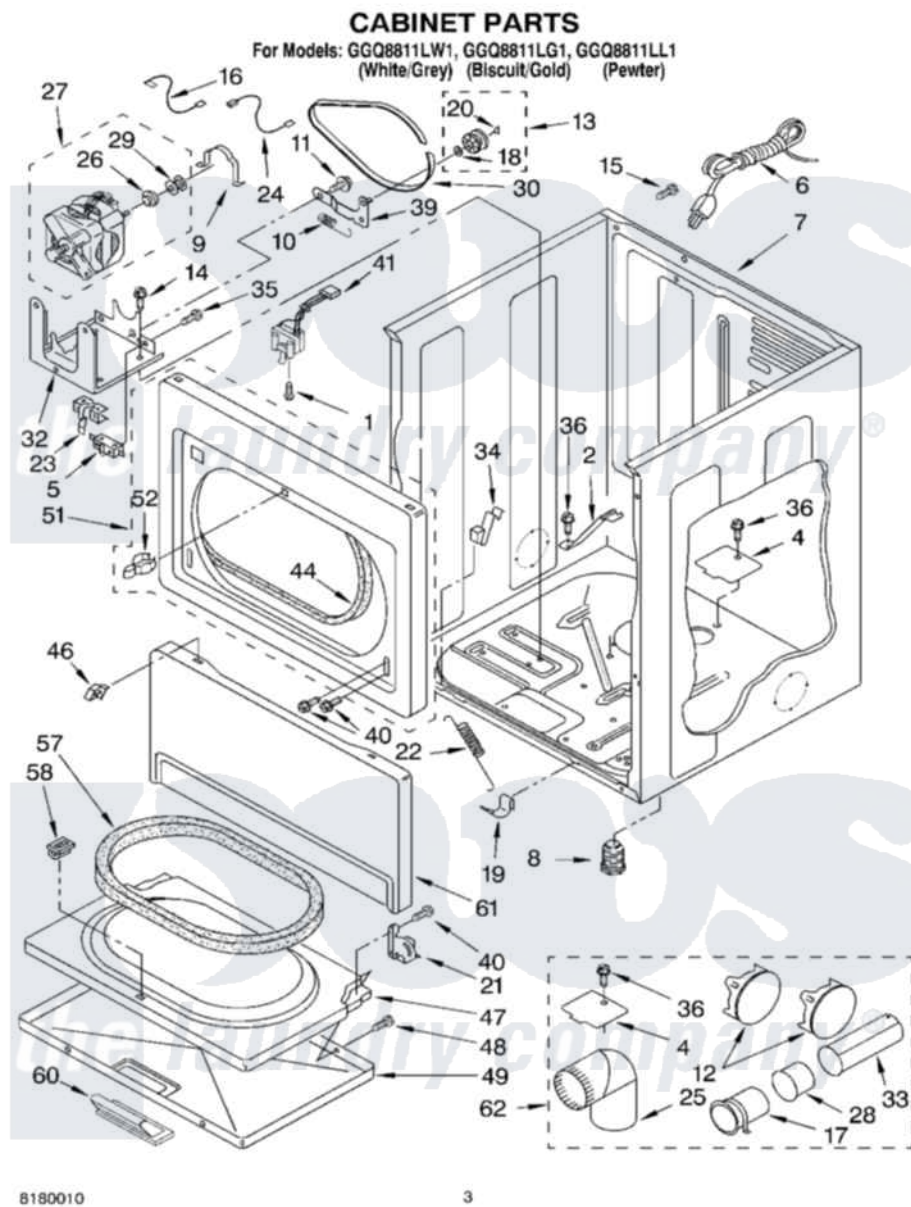

Whirlpool GGQ8811LW1 02 - CABINET PARTS

Whirlpool Residential Whirlpool GGQ8811LW1 Dryer Parts Parts Diagram 02 - CABINET PARTS
Click on the part number to view part

Item	Original Part Number	Replaced By	Status	Part Description
1	697773	3395530		Screw
2	8529757			Bracket, Burner
4	3394331			Plate Cover
5	3394881	279782		Switch-Lid
6	344020	3401402		Cord, Power
7	8310656			Cabinet
"	8310659		Not Available	Cabinet (Biscuit)
"	8528155	3979259		Cabinet
8	3392100	49621		Feet-Leveling
"	279810			Foot-Optional
9	660658			Clamp, Motor Mounting 343481 685441
10	3387374			Spring, Idler
11	3389420			Retainer-Idler 1/4-20 X 1/16
12	697750	W10470674		Dryer Exhaust Kit
"	3388311			Plug, Multivent
"	3979261			Plug, Multivent