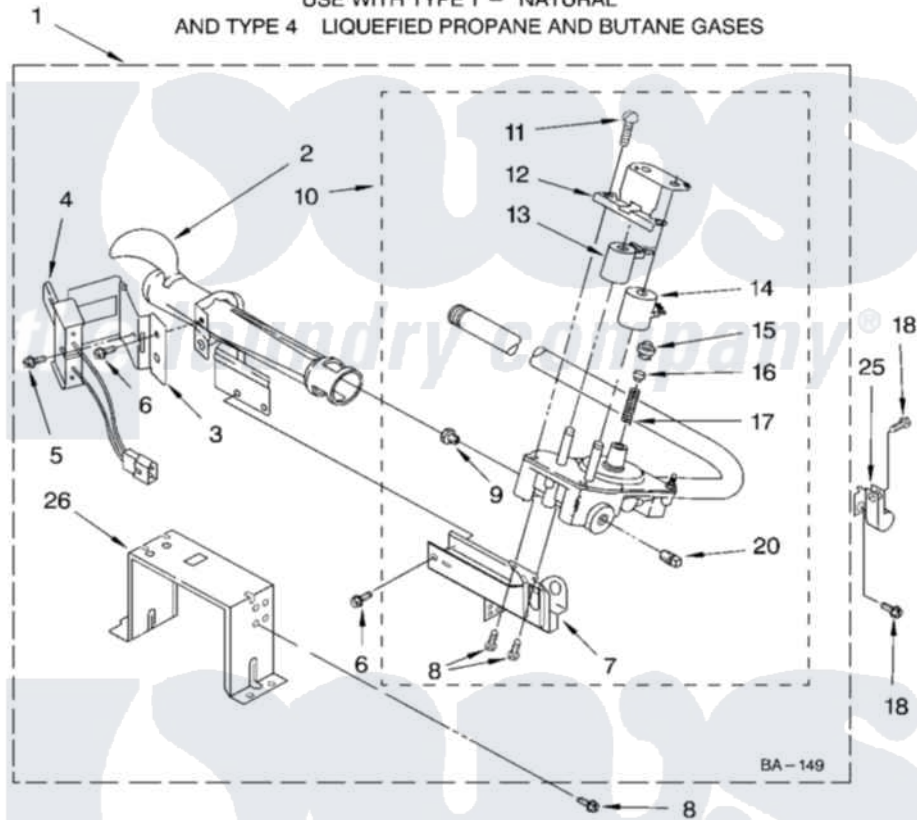

# Whirlpool GGQ8811LW1 04 - 8318276 BURNER ASSEMBLY

## 8318276 BURNER ASSEMBLY

For Models: GGQ8811LW1, GGQ8811LG1, GGQ8811LL1  
(White/Grey) (Biscuit/Gold) (Pewter)

USE WITH TYPE 1 - NATURAL  
AND TYPE 4 LIQUEFIED PROPANE AND BUTANE GASES

8180010

7

Whirlpool Residential Whirlpool GGQ8811LW1 Dryer Parts Parts Diagram 04 - 8318276 BURNER ASSEMBLY  
Click on the part number to view part

Item	Original Part Number	Replaced By	Status	Part Description
1	8318276	<a href="#">280119</a>		Burner-Gas
2	688617	<a href="#">693140</a>		Burner
3	<a href="#">694298</a>			Bracket, Ignitor
4	686590	<a href="#">279311</a>		Ignitor
5	<a href="#">3393909</a>			Screw, 8-32 X 7/8
6	343641	<a href="#">681414</a>		Screw, 10AB X 1/2
7	3389871		Not Available	Base, Burner
8	<a href="#">3387057</a>			Screw, 10-16 X 1/2 Orifice, Burner
9	<a href="#">234826</a>			Orifice, Burner Type 1
"	<a href="#">229742</a>			Orifice, Burner
"	<a href="#">234868</a>			Orifice, Burner
10	8318281	<a href="#">W10480542</a>		Valve-Gas
11	<a href="#">694421</a>			Screw, Bracket Mounting
12	<a href="#">694538</a>			Bracket, Shunt
13	<a href="#">694540</a>			Coil, 60 Hz
14	<a href="#">694539</a>			Coil, 60 Hz