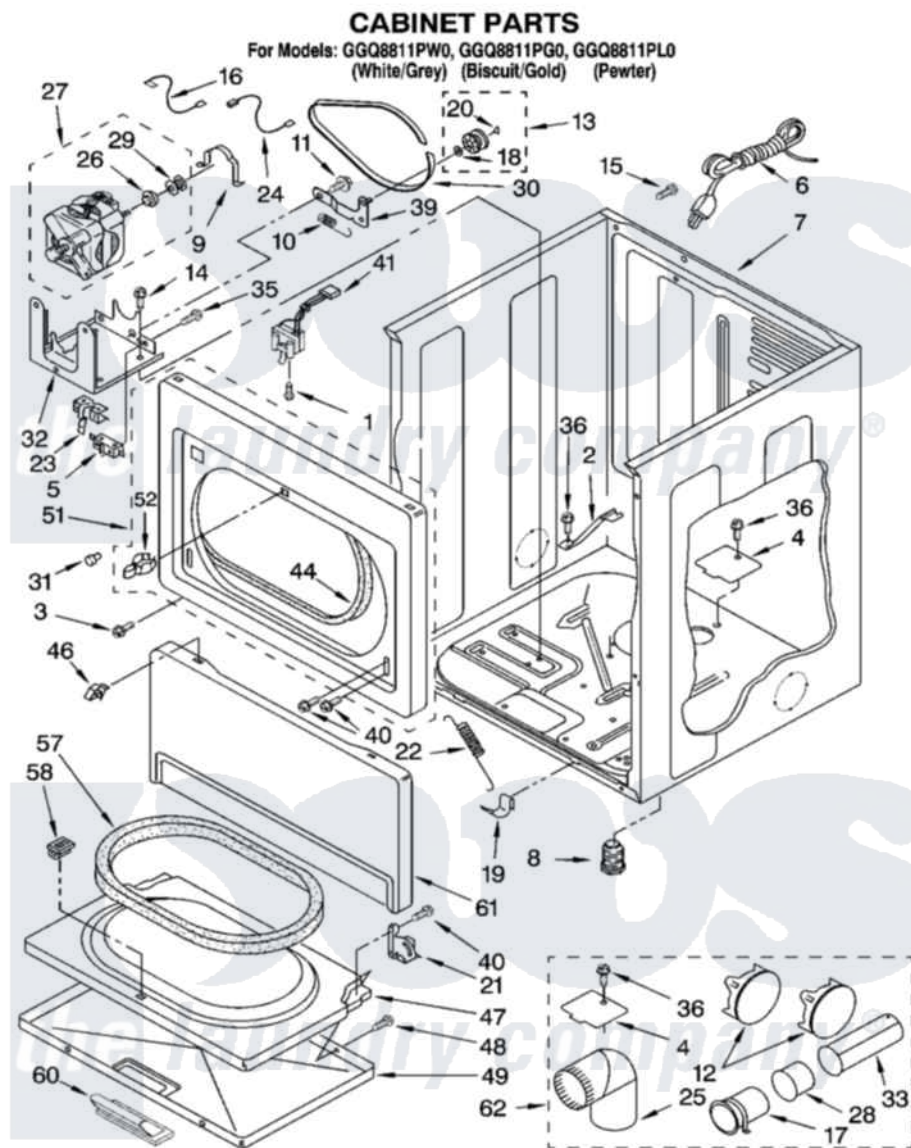

Whirlpool GGQ8811PG0 02 - CABINET PARTS

8180459

3

Whirlpool [Residential Whirlpool GGQ8811PG0 Dryer Parts](#) Parts Diagram 02 - CABINET PARTS

[Click on the part number to view part](#)

Item	Original Part Number	Replaced By	Status	Part Description
1	697773	3395530		Screw
2	8529757			Bracket, Burner
3	8281212	W10080800		Screw, 8-18 X 3/8
4	3394331			Plate Cover
5	3394881	279782		Switch-Lid
6	344020	3401402		Cord, Power
7	8310656			Cabinet
"	8310659		Not Available	Cabinet (Biscuit)
"	8528155	3979259		Cabinet
8	3392100	49621		Feet-Leveling
"	279810			Foot-Optional
9	660658			Clamp, Motor Mounting 343481 685441
10	3387374			Spring, Idler
11	3389420			Retainer-Idler 1/4-20 X 1/16
12	697750	W10470674		Dryer Exhaust Kit
"	3388311			Plug, Multivalent