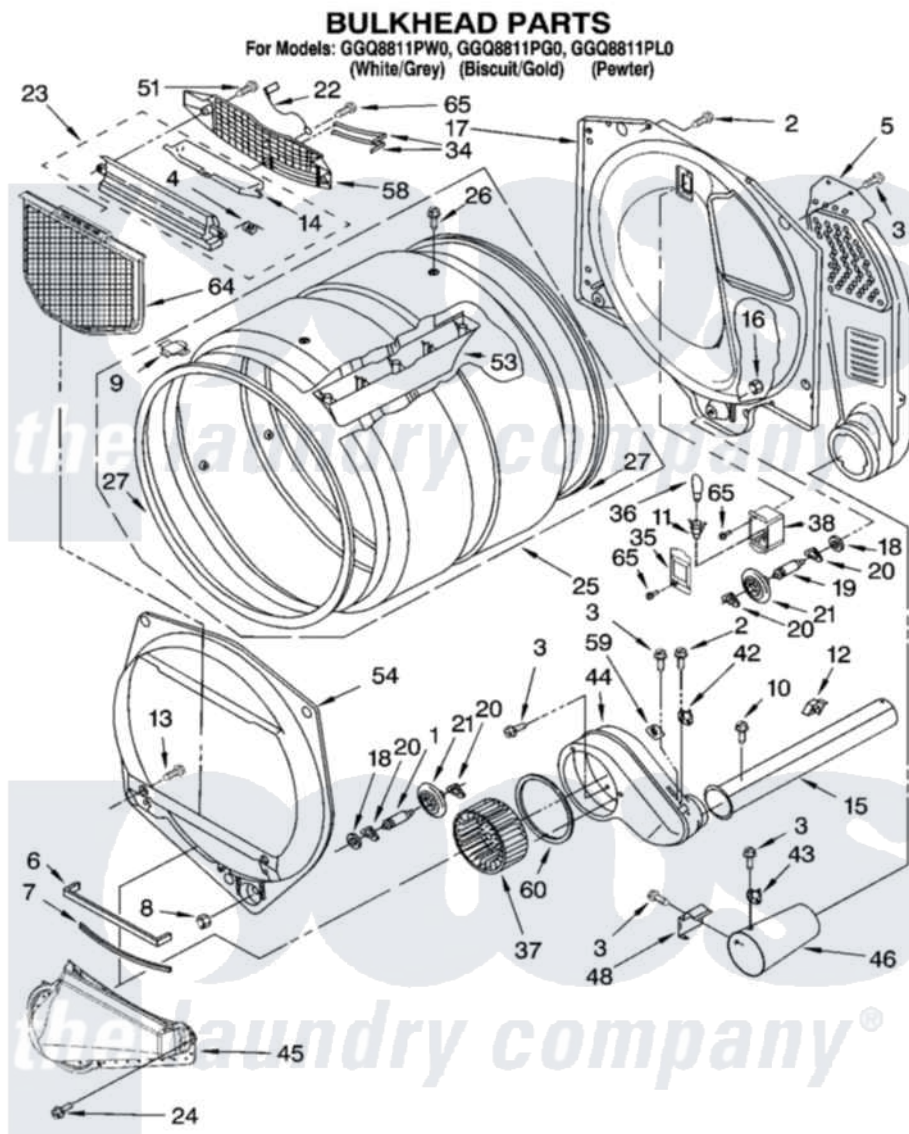

# Whirlpool GGQ8811PG0 03 - BULKHEAD PARTS

8180459

5

Whirlpool [Residential Whirlpool GGQ8811PG0 Dryer Parts](#) Parts Diagram 03 - BULKHEAD PARTS  
Click on the part number to view part

Item	Original Part Number	Replaced By	Status	Part Description
1	3399508	<a href="#">W10359271</a>		Shaft, Drum Roller Threads
2	3390647	<a href="#">488729</a>		Screw
3	<a href="#">90767</a>			Screw, 8A X 3/8 HeX Washer Head Tapping
4	<a href="#">3394986</a>			Spring, Lint Screen Door
5	<a href="#">3394346</a>			Air Duct Assembly
6	<a href="#">697813</a>			Seal, Outlet Housing
7	697814	<a href="#">697813</a>		Seal, Outlet Housing
8	<a href="#">3359452</a>			Nut, Lock
9	<a href="#">8066086</a>			Plug, Drum Hole
10	3390646	<a href="#">W10139210</a>		Screw, 8-18 X 5/16
11	3403634	<a href="#">W10136369</a>		Socket, Drum Light Assembly
12	<a href="#">3388229</a>			Retainer, Toe Panel
13	695240	<a href="#">488729</a>		Screw
14	3394984	<a href="#">8563758</a>		Door, Lint Screen
15	8318486	<a href="#">279936</a>		Kit-Exhst
16	<a href="#">3387709</a>			Nut, 3/8-16