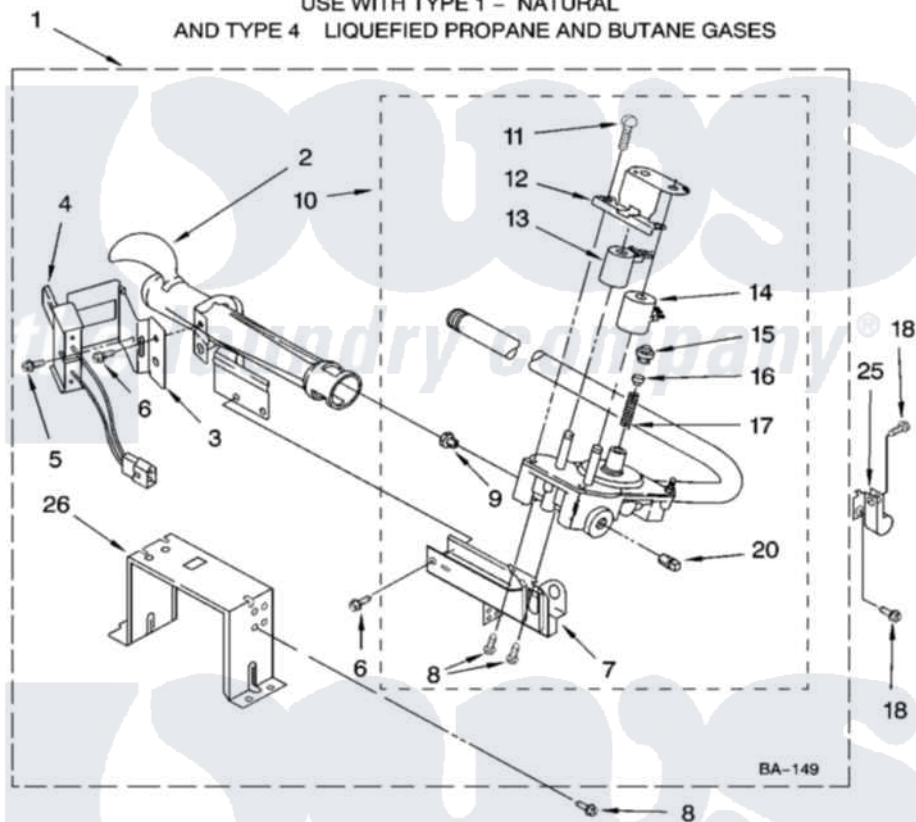

Whirlpool GGQ8811PG0 04 - 8318276 BURNER ASSEMBLY

8318276 BURNER ASSEMBLY

For Models: GGQ8811PW0, GGQ8811PG0, GGQ8811PL0
(White/Grey) (Biscuit/Gold) (Pewter)

USE WITH TYPE 1 - NATURAL
AND TYPE 4 LIQUEFIED PROPANE AND BUTANE GASES

8180459

7

Whirlpool Residential Whirlpool GGQ8811PG0 Dryer Parts Parts Diagram 04 - 8318276 BURNER ASSEMBLY

[Click on the part number to view part](#)

Item	Original Part Number	Replaced By	Status	Part Description
1	8318276	280119		Burner-Gas
2	688617	693140		Burner
3	694298			Bracket, Ignitor
4	686590	279311		Ignitor
5	3393909			Screw, 8-32 X 7/8
6	343641	681414		Screw, 10AB X 1/2
7	3389871		Not Available	Base, Burner
8	3387057			Screw, 10-16 X 1/2 Orifice, Burner
9	234826			Orifice, Burner Type 1
"	229742			Orifice, Burner
"	234868			Orifice, Burner
10	8318281	W10480542		Valve-Gas
11	694421			Screw, Bracket Mounting
12	694538			Bracket, Shunt
13	694540			Coil, 60 Hz
14	694539			Coil, 60 Hz

15	694424		Leak, Limiter
16	694423		Screw, Regulator Adjustment
17	694422		Spring, Regulator
18	3390647	488729	Screw
20	239822	W10295523	Plug, Pipe
25	3387561		Clamp-Pipe
26	3389889		Bracket, Support
"	N/A		FOLLOWING PARTS NOT ILLUSTRATED
"	694572	49572A	Conversion Kit To Type L.p.g.f