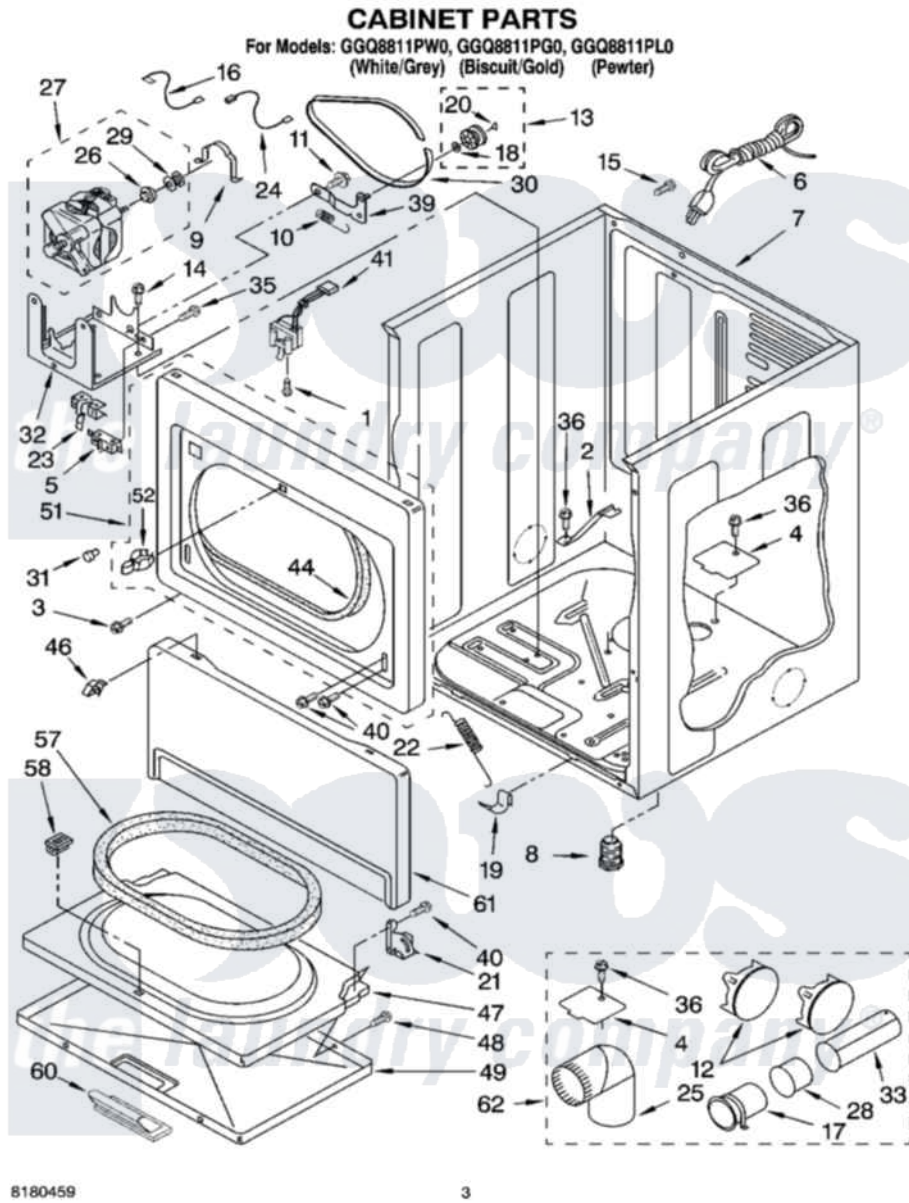

Whirlpool GGQ8811PL0 02 - CABINET PARTS

8180459

3

Whirlpool Residential Whirlpool GGQ8811PL0 Dryer Parts Parts Diagram 02 - CABINET PARTS
 Click on the part number to view part

Item	Original Part Number	Replaced By	Status	Part Description
1	697773	3395530		Screw
2	8529757			Bracket, Burner
3	8281212	W10080800		Screw, 8-18 X 3/8
4	3394331			Plate Cover
5	3394881	279782		Switch-Lid
6	344020	3401402		Cord, Power
7	8310656			Cabinet
"	8310659		Not Available	Cabinet (Biscuit)
"	8528155	3979259		Cabinet
8	3392100	49621		Feet-Leveling
"	279810			Foot-Optional
9	660658			Clamp, Motor Mounting 343481 685441
10	3387374			Spring, Idler
11	3389420			Retainer-Idler 1/4-20 X 1/16
12	697750	W10470674		Dryer Exhaust Kit
"	3388311			Plug, Multivent