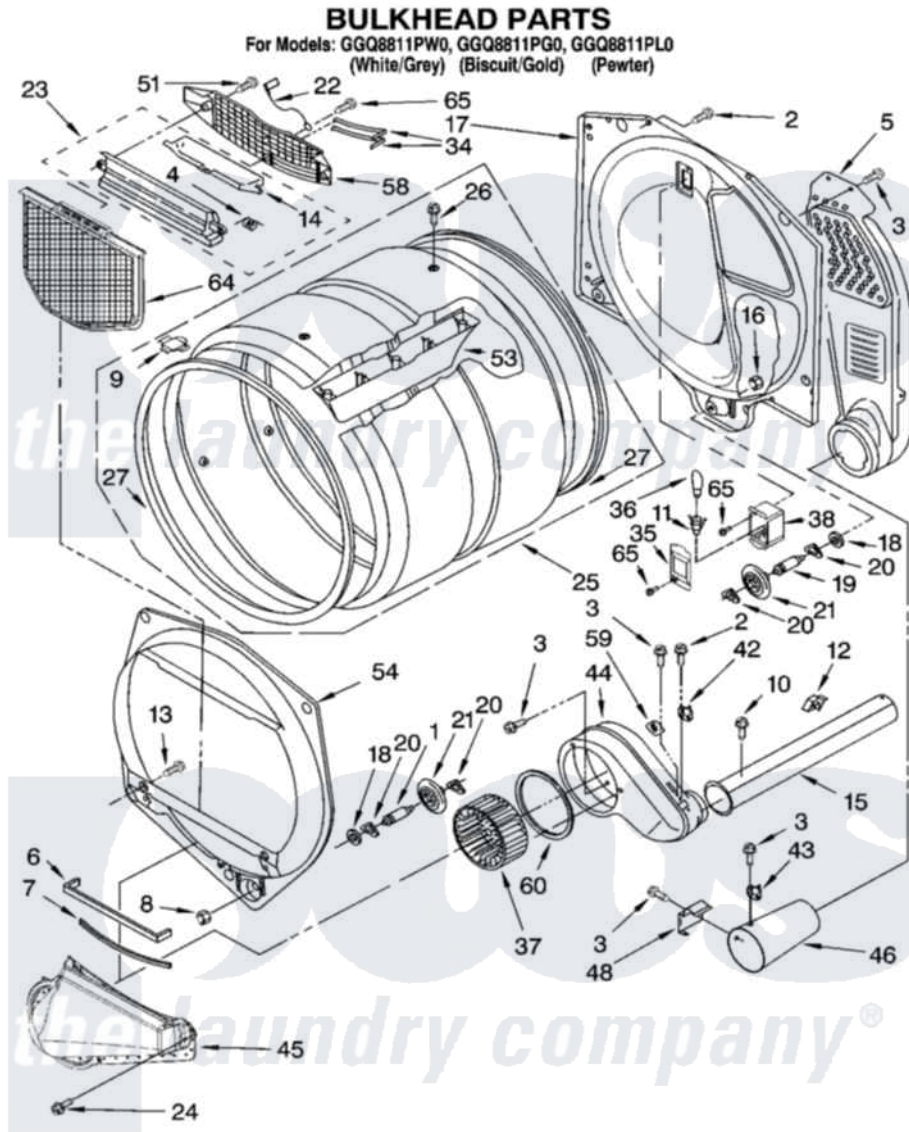

Whirlpool GGQ8811PL0 03 - BULKHEAD PARTS

8180459

5

Whirlpool [Residential Whirlpool GGQ8811PL0 Dryer Parts](#) Parts Diagram 03 - BULKHEAD PARTS
Click on the part number to view part

Item	Original Part Number	Replaced By	Status	Part Description
1	3399508	W10359271		Shaft, Drum Roller Threads
2	3390647	488729		Screw
3	90767			Screw, 8A X 3/8 HeX Washer Head Tapping
4	3394986			Spring, Lint Screen Door
5	3394346			Air Duct Assembly
6	697813			Seal, Outlet Housing
7	697814	697813		Seal, Outlet Housing
8	3359452			Nut, Lock
9	8066086			Plug, Drum Hole
10	3390646	W10139210		Screw, 8-18 X 5/16
11	3403634	W10136369		Socket, Drum Light Assembly
12	3388229			Retainer, Toe Panel
13	695240	488729		Screw
14	3394984	8563758		Door, Lint Screen
15	8318486	279936		Kit-Exhst
16	3387709			Nut, 3/8-16

17	8520836		Bulkhead, Rear
18	3387459	W10080960	Washer, Support
19	3399509	W10359272	Shaft, Roller Drum Threads
20	690997		Washer, Thrust
21	8536973	W10314173	Support
22	3392258	3393840	Wire
23	3394985	8563755	Housing, Outlet Assembly
24	359625	487240	Screw, For Mtg. Service Capacitor
25	8318215	W10197999	Drum
26	97787	W10109200	Screw, Baffle Mounting
27	697694	280114	Seal
34	3387223		Electrode, Sensor
35	3402841	8532165	Lens, Drum Light
36	3406124	22002263	Lamp
37	697772		Wheel, Blower
38	3977373		Bracket, Drum Light
42	8318268		Thermostat, Internal-Bias
43	3403140		Thermostat, High-Limit 205F
44	8544362	W10119255	Housing, Blower
45	8066168	W10128606	Duct-Lint
46	8066047		Funnel, Bumer
48	338906		Radiant, Sensor
51	3387230		Screw, 10-16 X 13/16
53	697693	W10113136	Baffle, Drum
54	697557		Bulkhead, Front
58	8299979		Grill, Outlet Screen Door
59	3392519		Thermal Limiter
60	697770		Seal, Cover Plate Blower Housing
64	8066170	W10120998	Screen
65	487909	488729	Screw