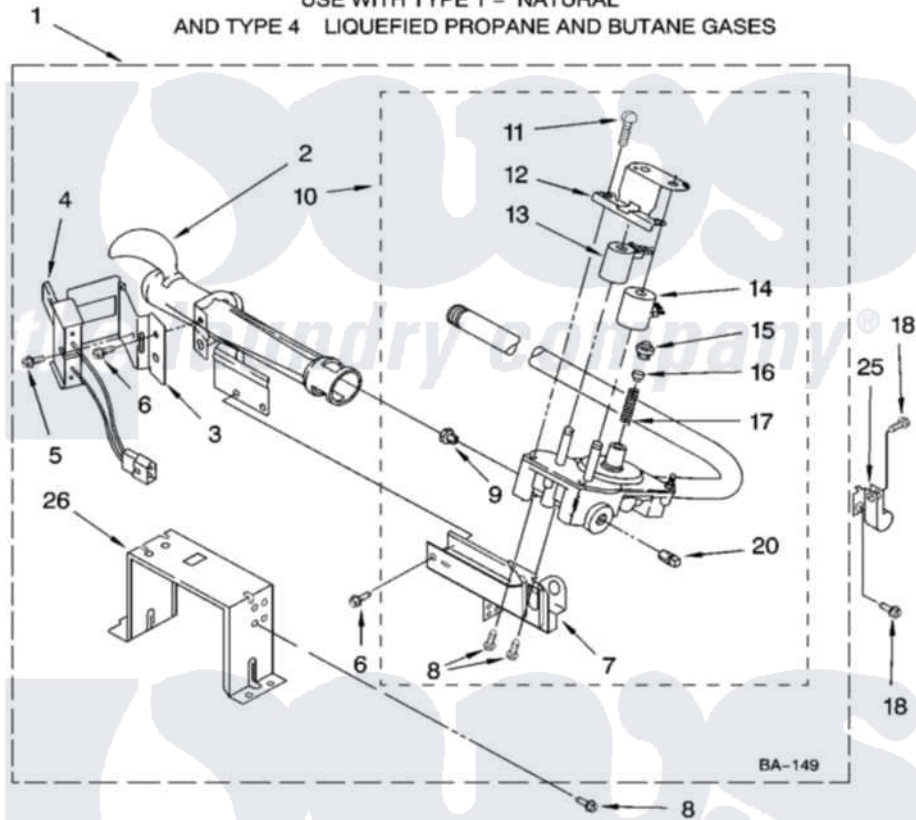

# Whirlpool GGQ8811PL0 04 - 8318276 BURNER ASSEMBLY

## 8318276 BURNER ASSEMBLY

For Models: GGQ8811PW0, GGQ8811PG0, GGQ8811PL0  
(White/Grey) (Biscuit/Gold) (Pewter)

USE WITH TYPE 1 - NATURAL  
AND TYPE 4 LIQUEFIED PROPANE AND BUTANE GASES

8180459

7

Whirlpool Residential Whirlpool GGQ8811PL0 Dryer Parts Parts Diagram 04 - 8318276 BURNER ASSEMBLY  
Click on the part number to view part

Item	Original Part Number	Replaced By	Status	Part Description
1	8318276	<a href="#">280119</a>		Burner-Gas
2	688617	<a href="#">693140</a>		Burner
3	<a href="#">694298</a>			Bracket, Ignitor
4	686590	<a href="#">279311</a>		Ignitor
5	<a href="#">3393909</a>			Screw, 8-32 X 7/8
6	343641	<a href="#">681414</a>		Screw, 10AB X 1/2
7	3389871		Not Available	Base, Burner
8	<a href="#">3387057</a>			Screw, 10-16 X 1/2 Orifice, Burner
9	<a href="#">234826</a>			Orifice, Burner Type 1
"	<a href="#">229742</a>			Orifice, Burner
"	<a href="#">234868</a>			Orifice, Burner
10	8318281	<a href="#">W10480542</a>		Valve-Gas
11	<a href="#">694421</a>			Screw, Bracket Mounting
12	<a href="#">694538</a>			Bracket, Shunt
13	<a href="#">694540</a>			Coil, 60 Hz
14	<a href="#">694539</a>			Coil, 60 Hz