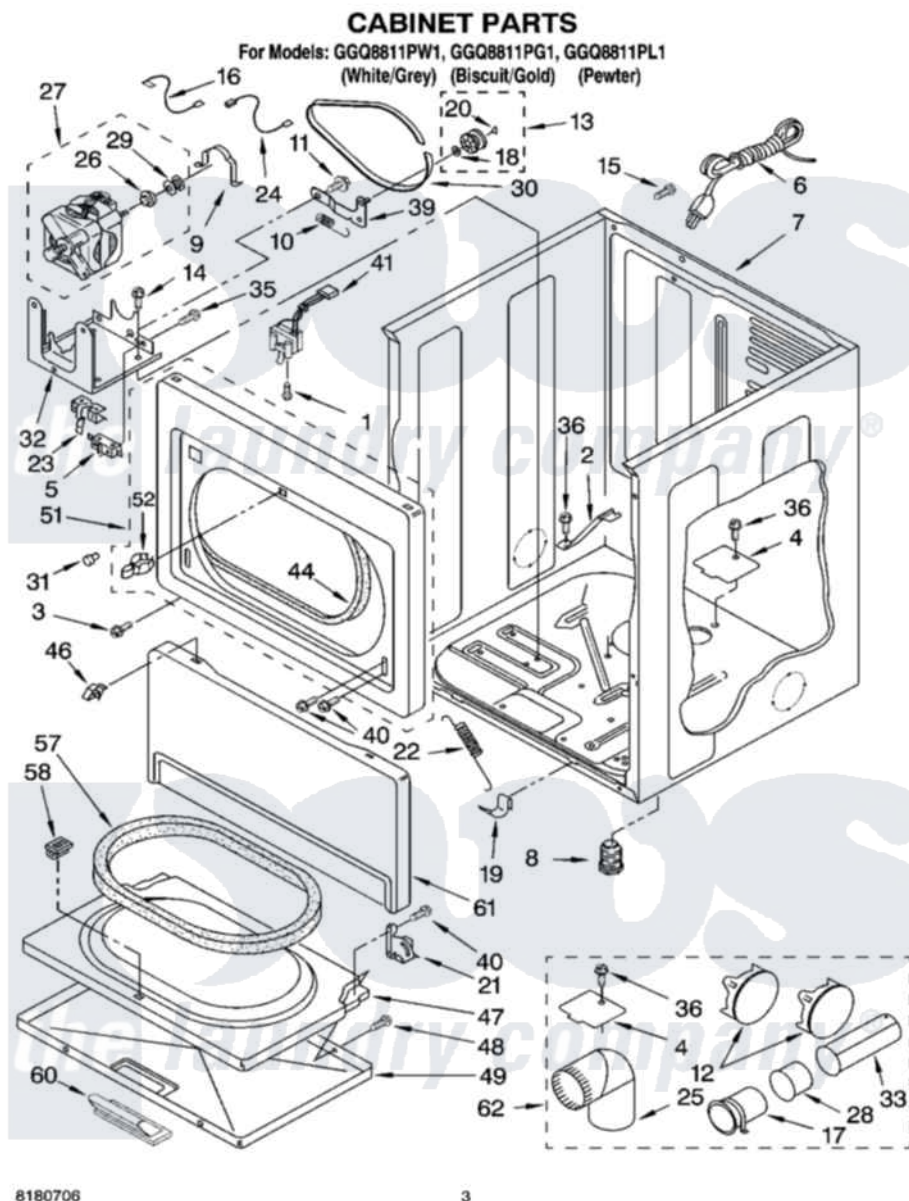

Whirlpool GGQ8811PL1 02 - CABINET PARTS

Whirlpool Residential Whirlpool GGQ8811PL1 Dryer Parts Parts Diagram 02 - CABINET PARTS
Click on the part number to view part

Item	Original Part Number	Replaced By	Status	Part Description
1	697773	3395530		Screw
2	8529757			Bracket, Burner
3	8281212	W10080800		Screw, 8-18 X 3/8
4	3394331			Plate Cover
5	3394881	279782		Switch-Lid
6	344020	3401402		Cord, Power
7	8310656			Cabinet
"	8310659		Not Available	Cabinet (Biscuit)
"	8528155	3979259		Cabinet
8	3392100	49621		Feet-Leveling
"	279810			Foot-Optional
9	660658			Clamp, Motor Mounting 343481 685441
10	3387374			Spring, Idler
11	3389420			Retainer-Idler 1/4-20 X 1/16
12	697750	W10470674		Dryer Exhaust Kit
"	3388311			Plug, Multivent