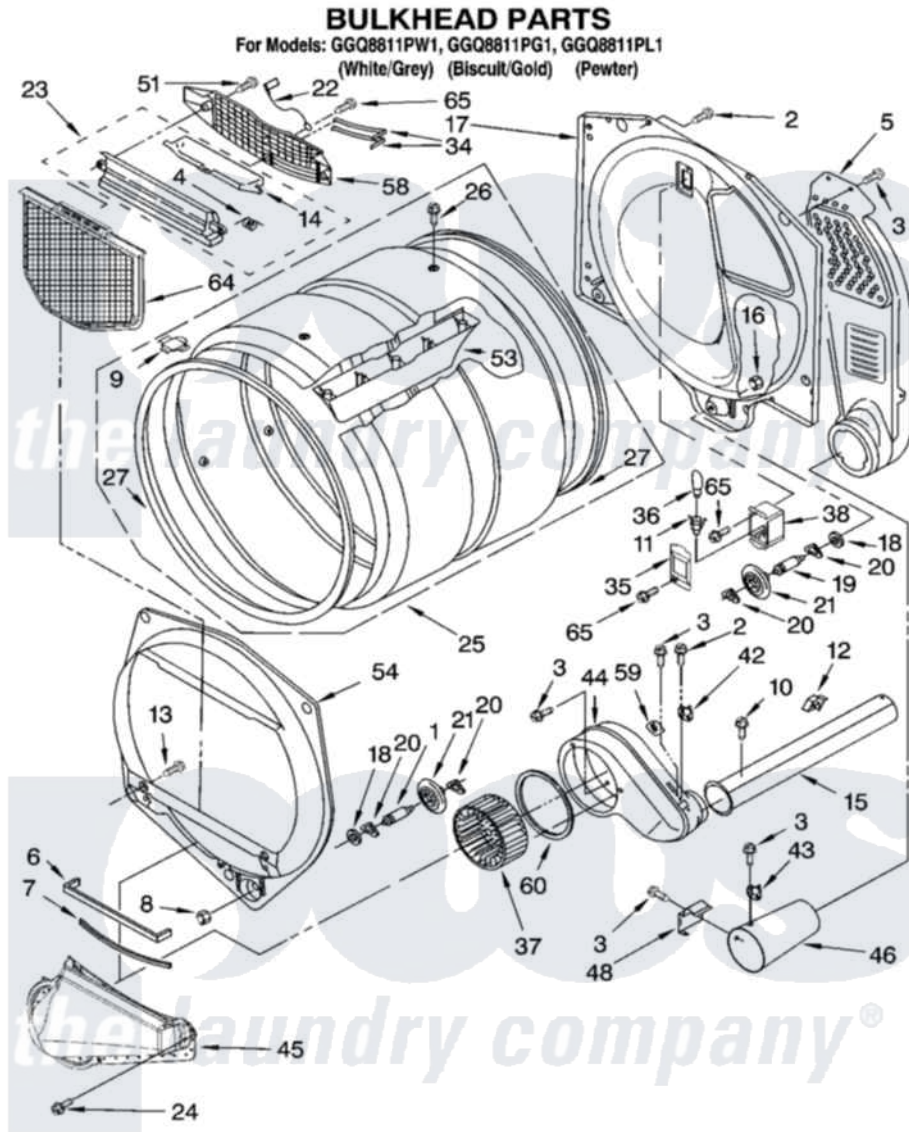

# Whirlpool GGQ8811PL1 03 - BULKHEAD PARTS

8180706

5

Whirlpool [Residential Whirlpool GGQ8811PL1 Dryer Parts](#) Parts Diagram 03 - BULKHEAD PARTS  
Click on the part number to view part

Item	Original Part Number	Replaced By	Status	Part Description
1	3399508	<a href="#">W10359271</a>		Shaft, Drum Roller Threads
2	3390647	<a href="#">488729</a>		Screw
3	<a href="#">90767</a>			Screw, 8A X 3/8 HeX Washer Head Tapping
4	<a href="#">3394986</a>			Spring, Lint Screen Door
5	<a href="#">3394346</a>			Air Duct Assembly
6	<a href="#">697813</a>			Seal, Outlet Housing
7	697814	<a href="#">697813</a>		Seal, Outlet Housing
8	<a href="#">3359452</a>			Nut, Lock
9	<a href="#">8066086</a>			Plug, Drum Hole
10	3390646	<a href="#">W10139210</a>		Screw, 8-18 X 5/16
11	3403634	<a href="#">W10136369</a>		Socket, Drum Light Assembly
12	<a href="#">3388229</a>			Retainer, Toe Panel
13	695240	<a href="#">488729</a>		Screw
14	3394984	<a href="#">8563758</a>		Door, Lint Screen
15	8318486	<a href="#">279936</a>		Kit-Exhst
16	<a href="#">3387709</a>			Nut, 3/8-16