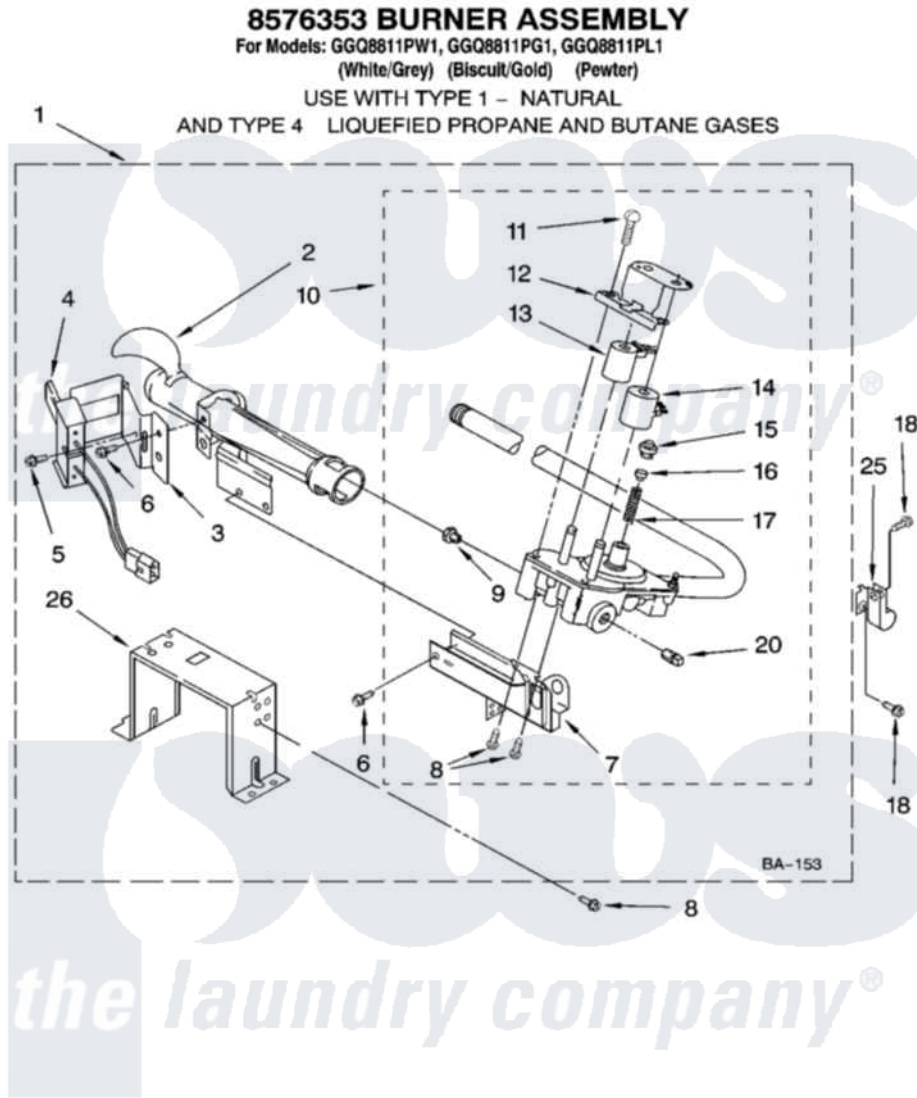

**Whirlpool GGQ8811PL1 04 - 8576353 BURNER ASSEMBLY, OPTIONAL PARTS (NOT INCLUDED)**

8180706

7

Whirlpool [Residential Whirlpool GGQ8811PL1 Dryer Parts](#) Parts Diagram 04 - 8576353 BURNER ASSEMBLY, OPTIONAL PARTS (NOT INCLUDED).  
 Click on the part number to view part

Item	Original Part Number	Replaced By	Status	Part Description
1	8576353	<a href="#">280119</a>		Burner-Gas
2	688617	<a href="#">693140</a>		Burner
3	<a href="#">694298</a>			Bracket, Ignitor
4	686590	<a href="#">279311</a>		Ignitor
5	<a href="#">3393909</a>			Screw, 8-32 X 7/8
6	343641	<a href="#">681414</a>		Screw, 10AB X 1/2
7	3389871		Not Available	Base, Burner
8	<a href="#">3387057</a>			Screw, 10-16 X 1/2 Orifice, Burner
9	<a href="#">15418</a>			Orifice, Burner Type 1
"	15422		Not Available	ORIFICE, BURNER (TYPE 4) (BUTANE)
"	234867	<a href="#">229742</a>		Orifice, Burner
10	8281914	<a href="#">279923</a>		NAT Gas
11	<a href="#">694421</a>			Screw, Bracket Mounting