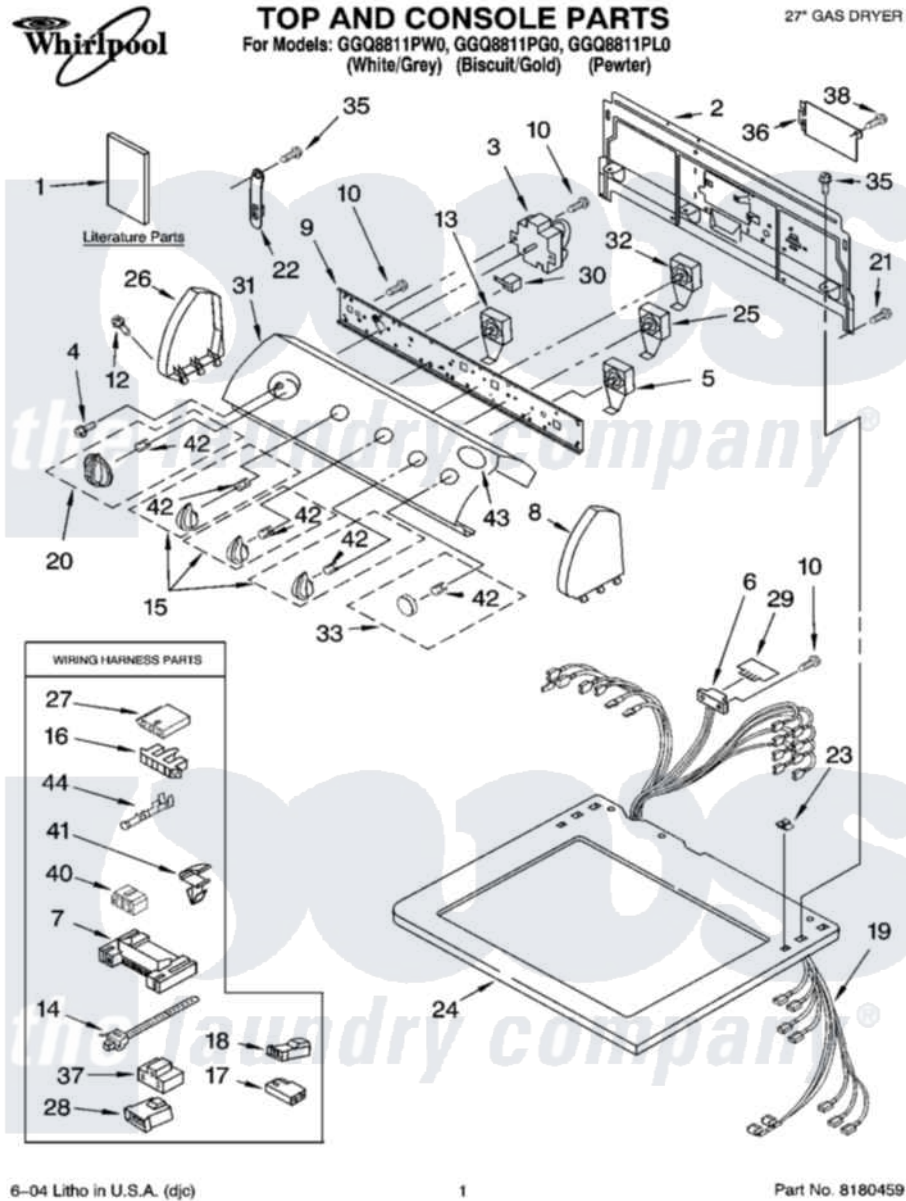

Whirlpool GGQ8811PW0 01 - TOP AND CONSOLE PARTS

6-04 Litho in U.S.A. (djc)

1

Part No. 8180459

Whirlpool Residential Whirlpool GGQ8811PW0 Dryer Parts Parts Diagram 01 - TOP AND CONSOLE PARTS
Click on the part number to view part

Item	Original Part Number	Replaced By	Status	Part Description
1	8541831			Wiring Diagram
"	8533772		Not Available	Guide, Use & Care
"	8533770		Not Available	Sheet, Cycle Feature
"	8562583		Not Available	Instructions, Installation
"	N/A		Not Available	Following May Be Purchased DO-IT-YOURSELF REPAIR MANUALS
"	677818		Not Available	Manual, Do-It- Yourself Repair (Dryer)
2	8317305	285909		Panel-Rear
3	3406725			Timer Assembly
4	3400859			Screw, Grounding
5	3398094			Switch, Push To Start
6	3391885			Connector, Edge
7	3395683			Receptacle, Multi-Terminal
8	8271359	279962		Endcap
"	8271362	279965		Endcap