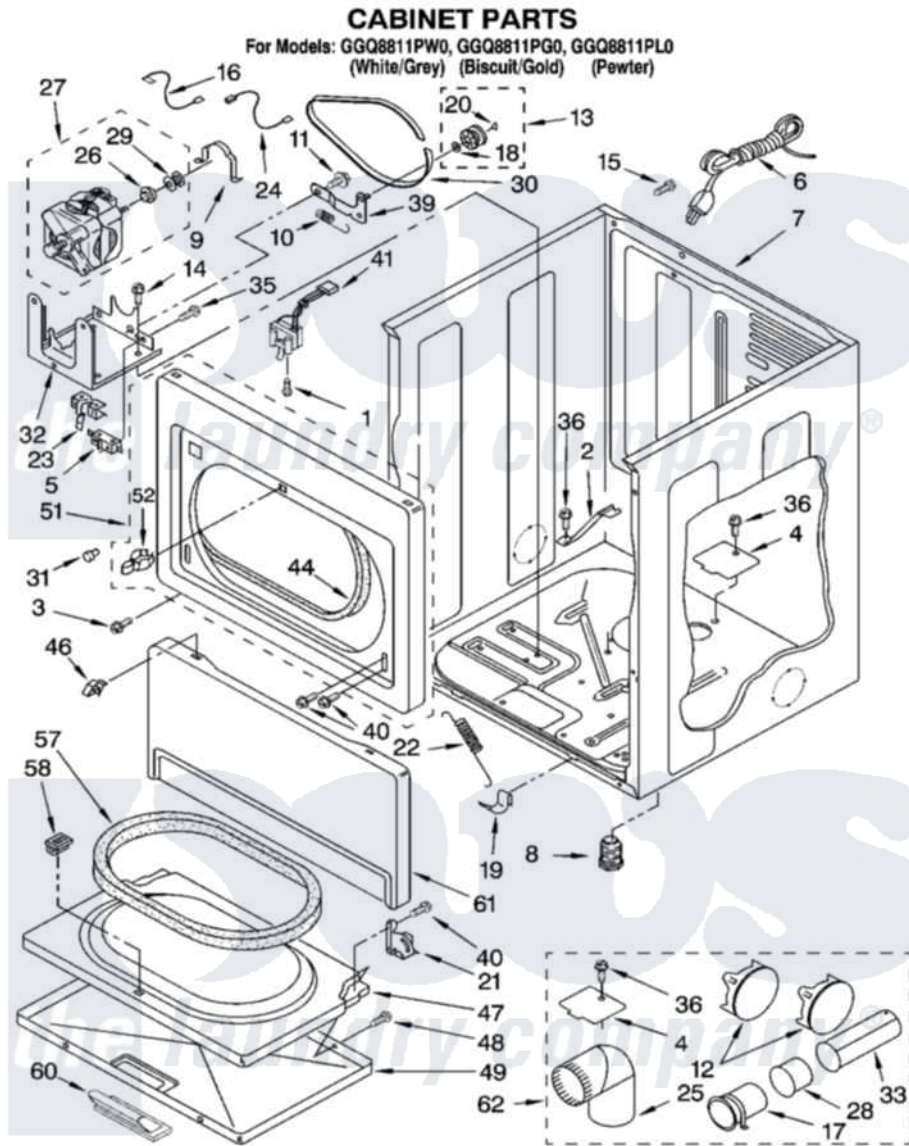

# Whirlpool GGQ8811PW0 02 - CABINET PARTS

8180459

3

Whirlpool [Residential Whirlpool GGQ8811PW0 Dryer Parts](#) Parts Diagram 02 - CABINET PARTS  
Click on the part number to view part

Item	Original Part Number	Replaced By	Status	Part Description
1	697773	<a href="#">3395530</a>		Screw
2	<a href="#">8529757</a>			Bracket, Burner
3	8281212	<a href="#">W10080800</a>		Screw, 8-18 X 3/8
4	<a href="#">3394331</a>			Plate Cover
5	3394881	<a href="#">279782</a>		Switch-Lid
6	344020	<a href="#">3401402</a>		Cord, Power
7	<a href="#">8310656</a>			Cabinet
"	8310659		Not Available	Cabinet (Biscuit)
"	8528155	<a href="#">3979259</a>		Cabinet
8	3392100	<a href="#">49621</a>		Feet-Leveling
"	<a href="#">279810</a>			Foot-Optional
9	<a href="#">660658</a>			Clamp, Motor Mounting 343481 685441
10	<a href="#">3387374</a>			Spring, Idler
11	<a href="#">3389420</a>			Retainer-Idler 1/4-20 X 1/16
12	697750	<a href="#">W10470674</a>		Dryer Exhaust Kit
"	<a href="#">3388311</a>			Plug, Multivent